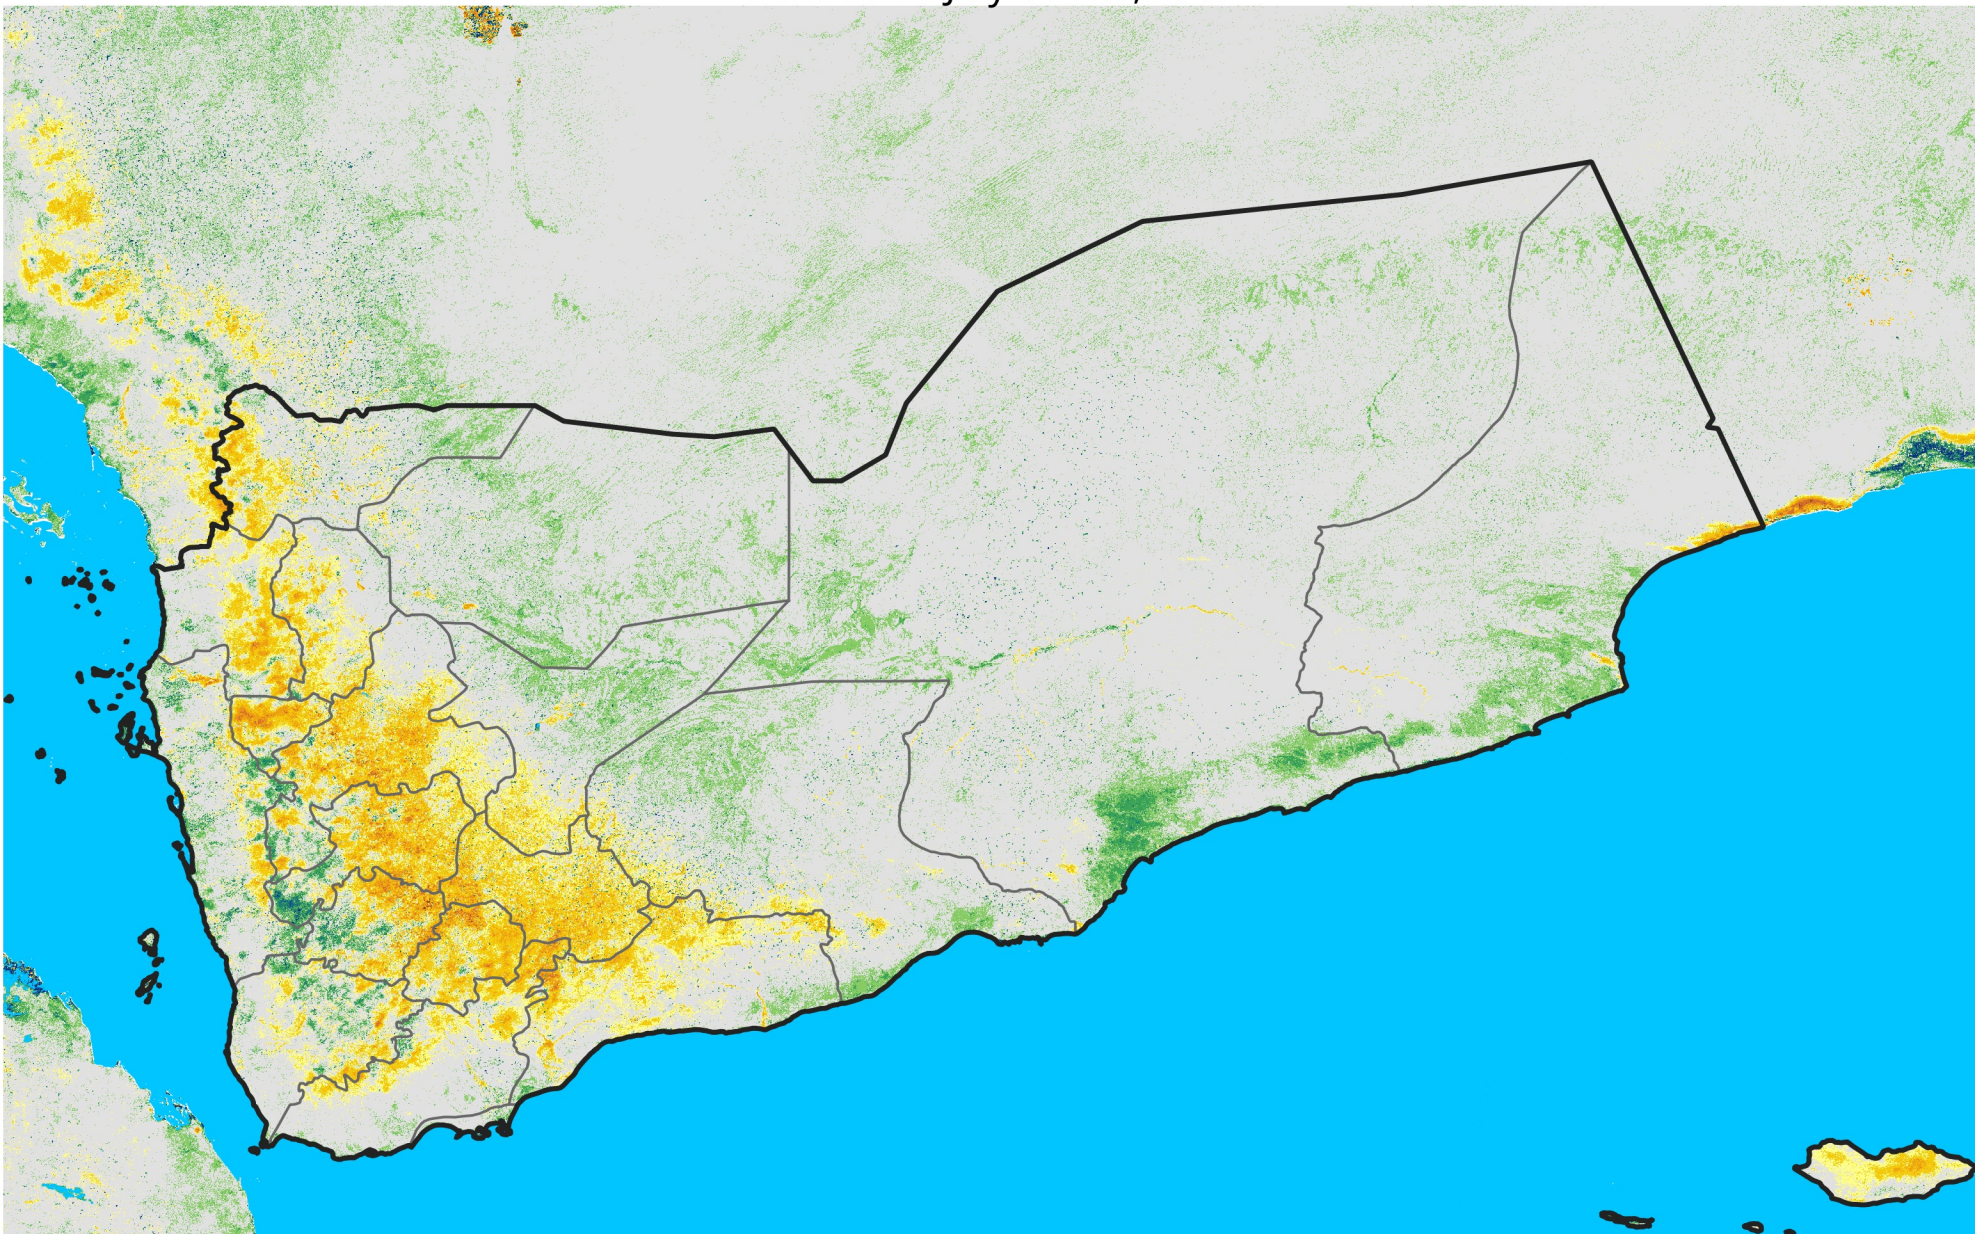

# Yemen

## Percent of Mean NDVI

2009 / mean (2003 - 2022)

Period 20 / July 11 - 20, 2009