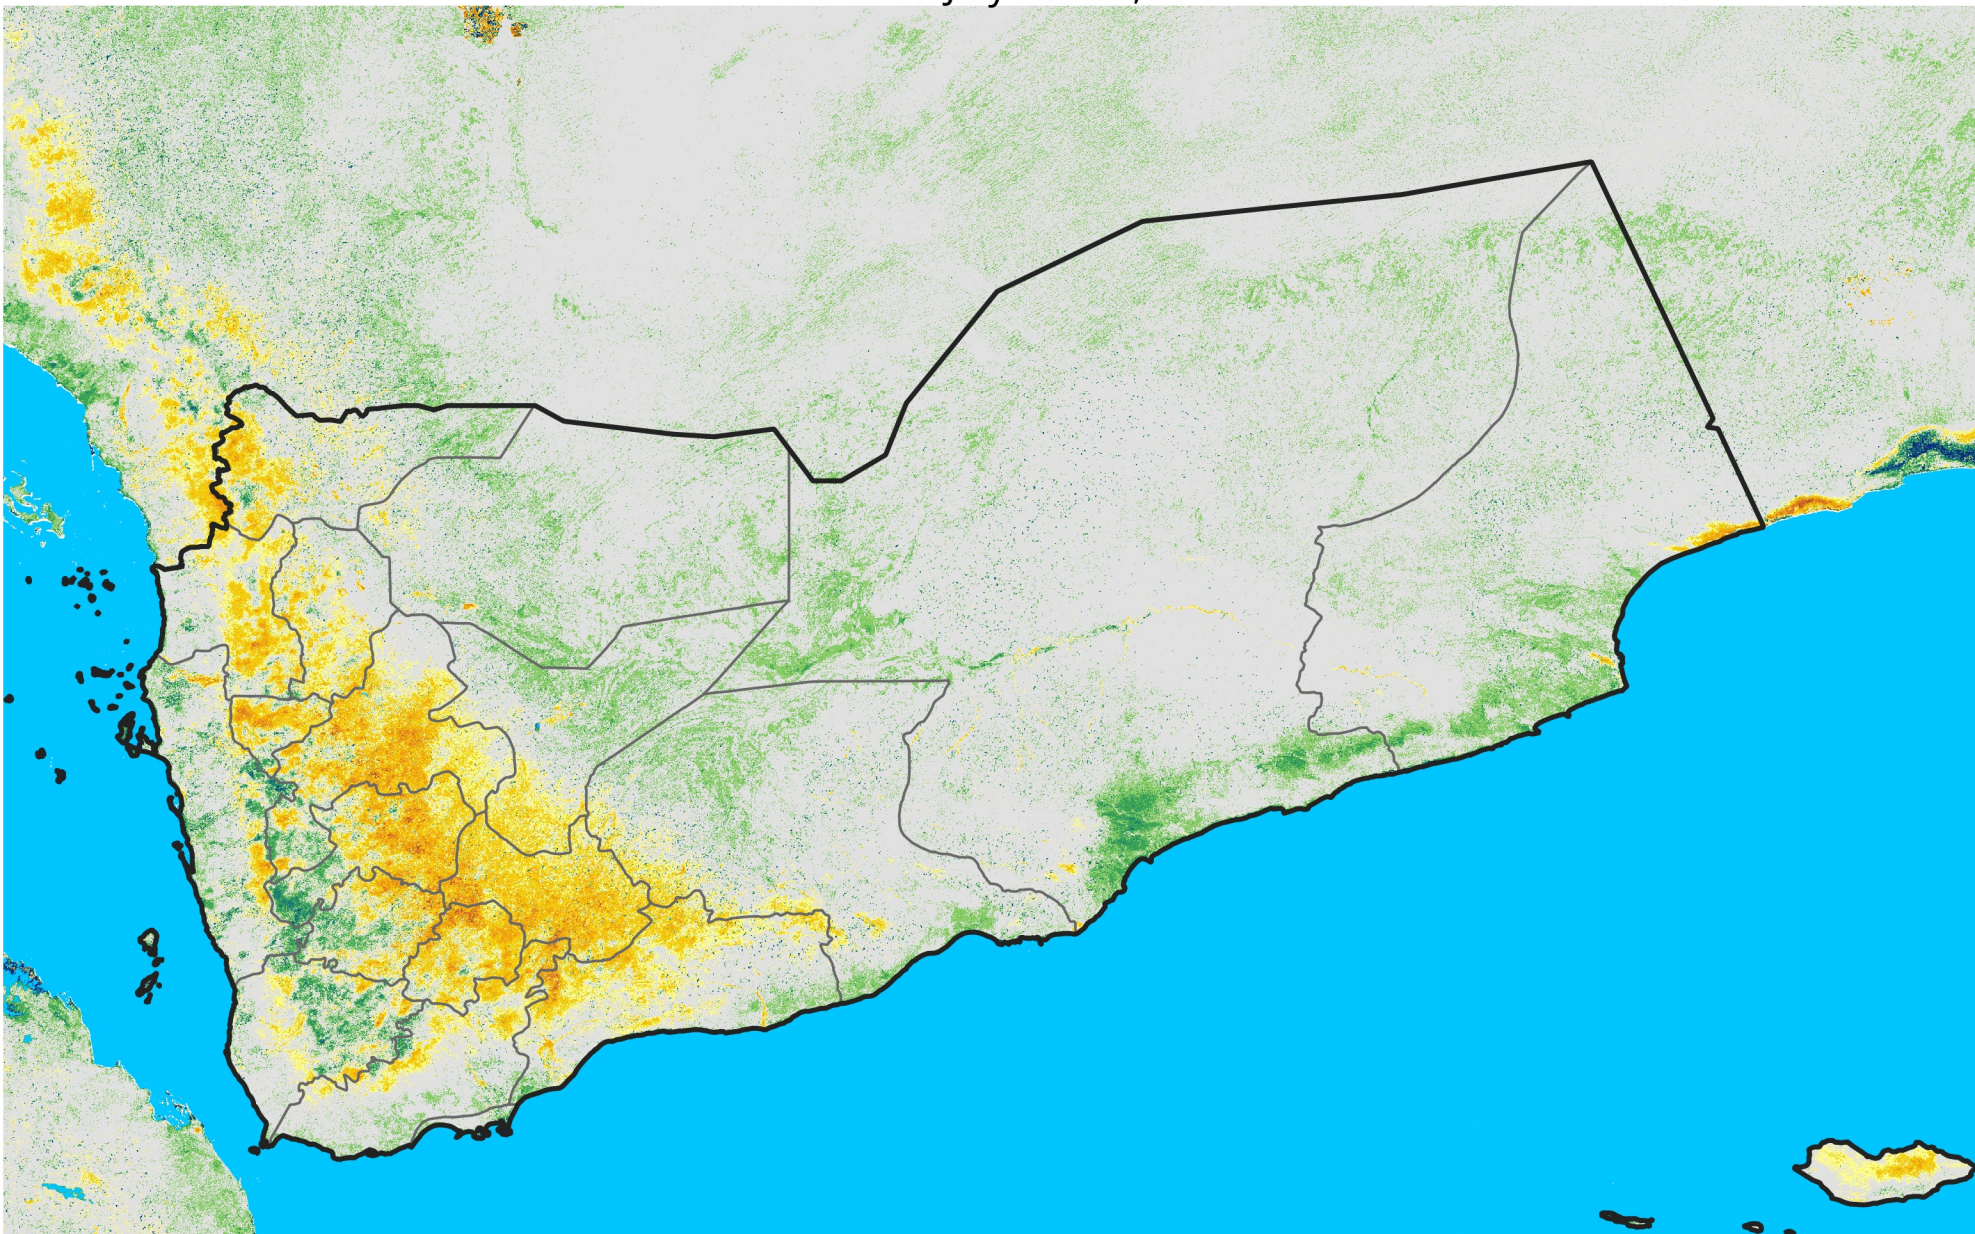

Yemen

Percent of Mean NDVI

2009 / mean (2003 - 2022)

Period 21 / July 21 - 31, 2009

Percent of Normal