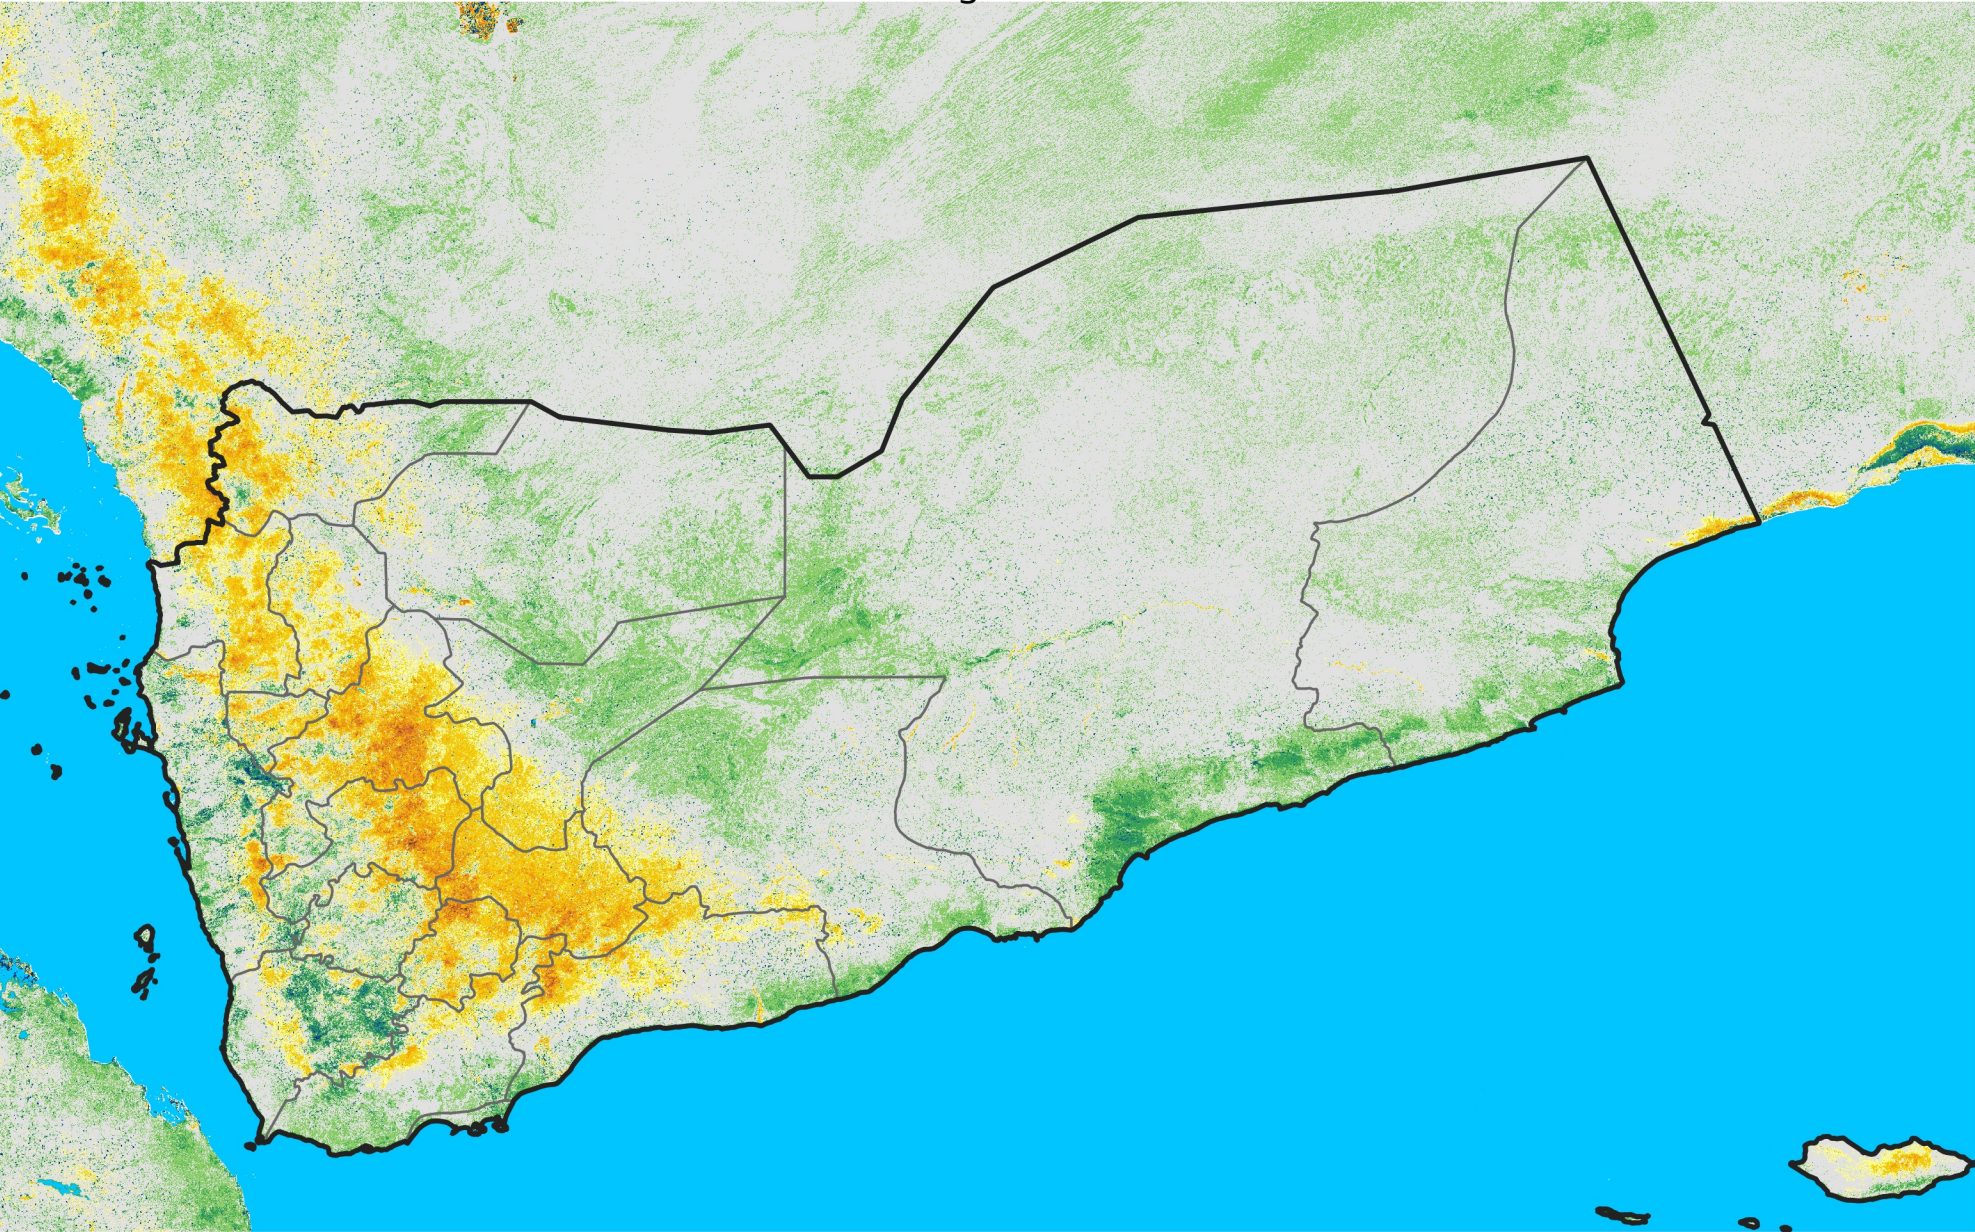

Yemen

Percent of Mean NDVI

2009 / mean (2003 - 2022)

Period 23 / August 11 - 20, 2009

Percent of Normal