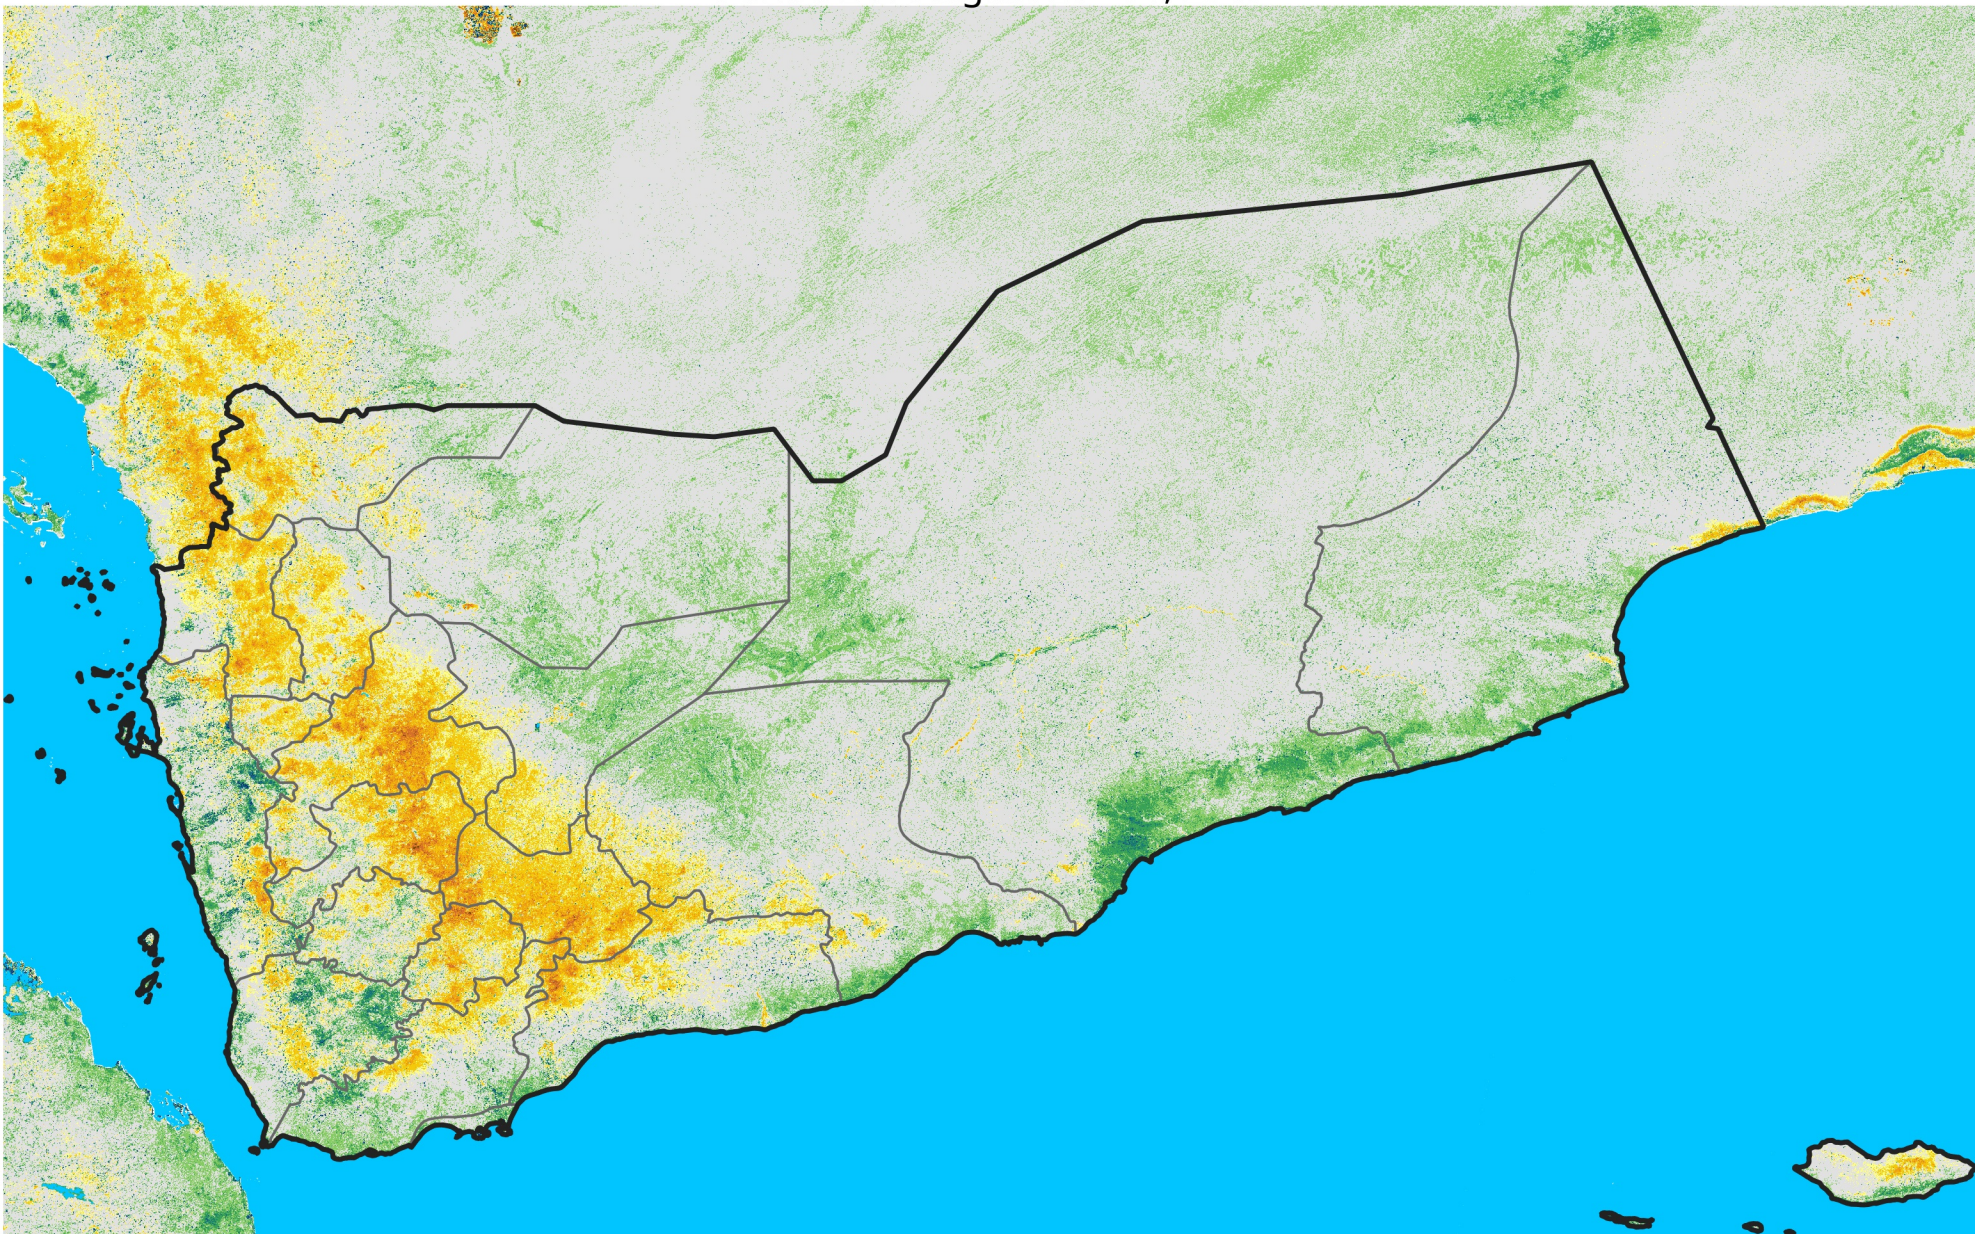

# Yemen

## Percent of Mean NDVI

2009 / mean (2003 - 2022)

Period 24 / August 21 - 31, 2009