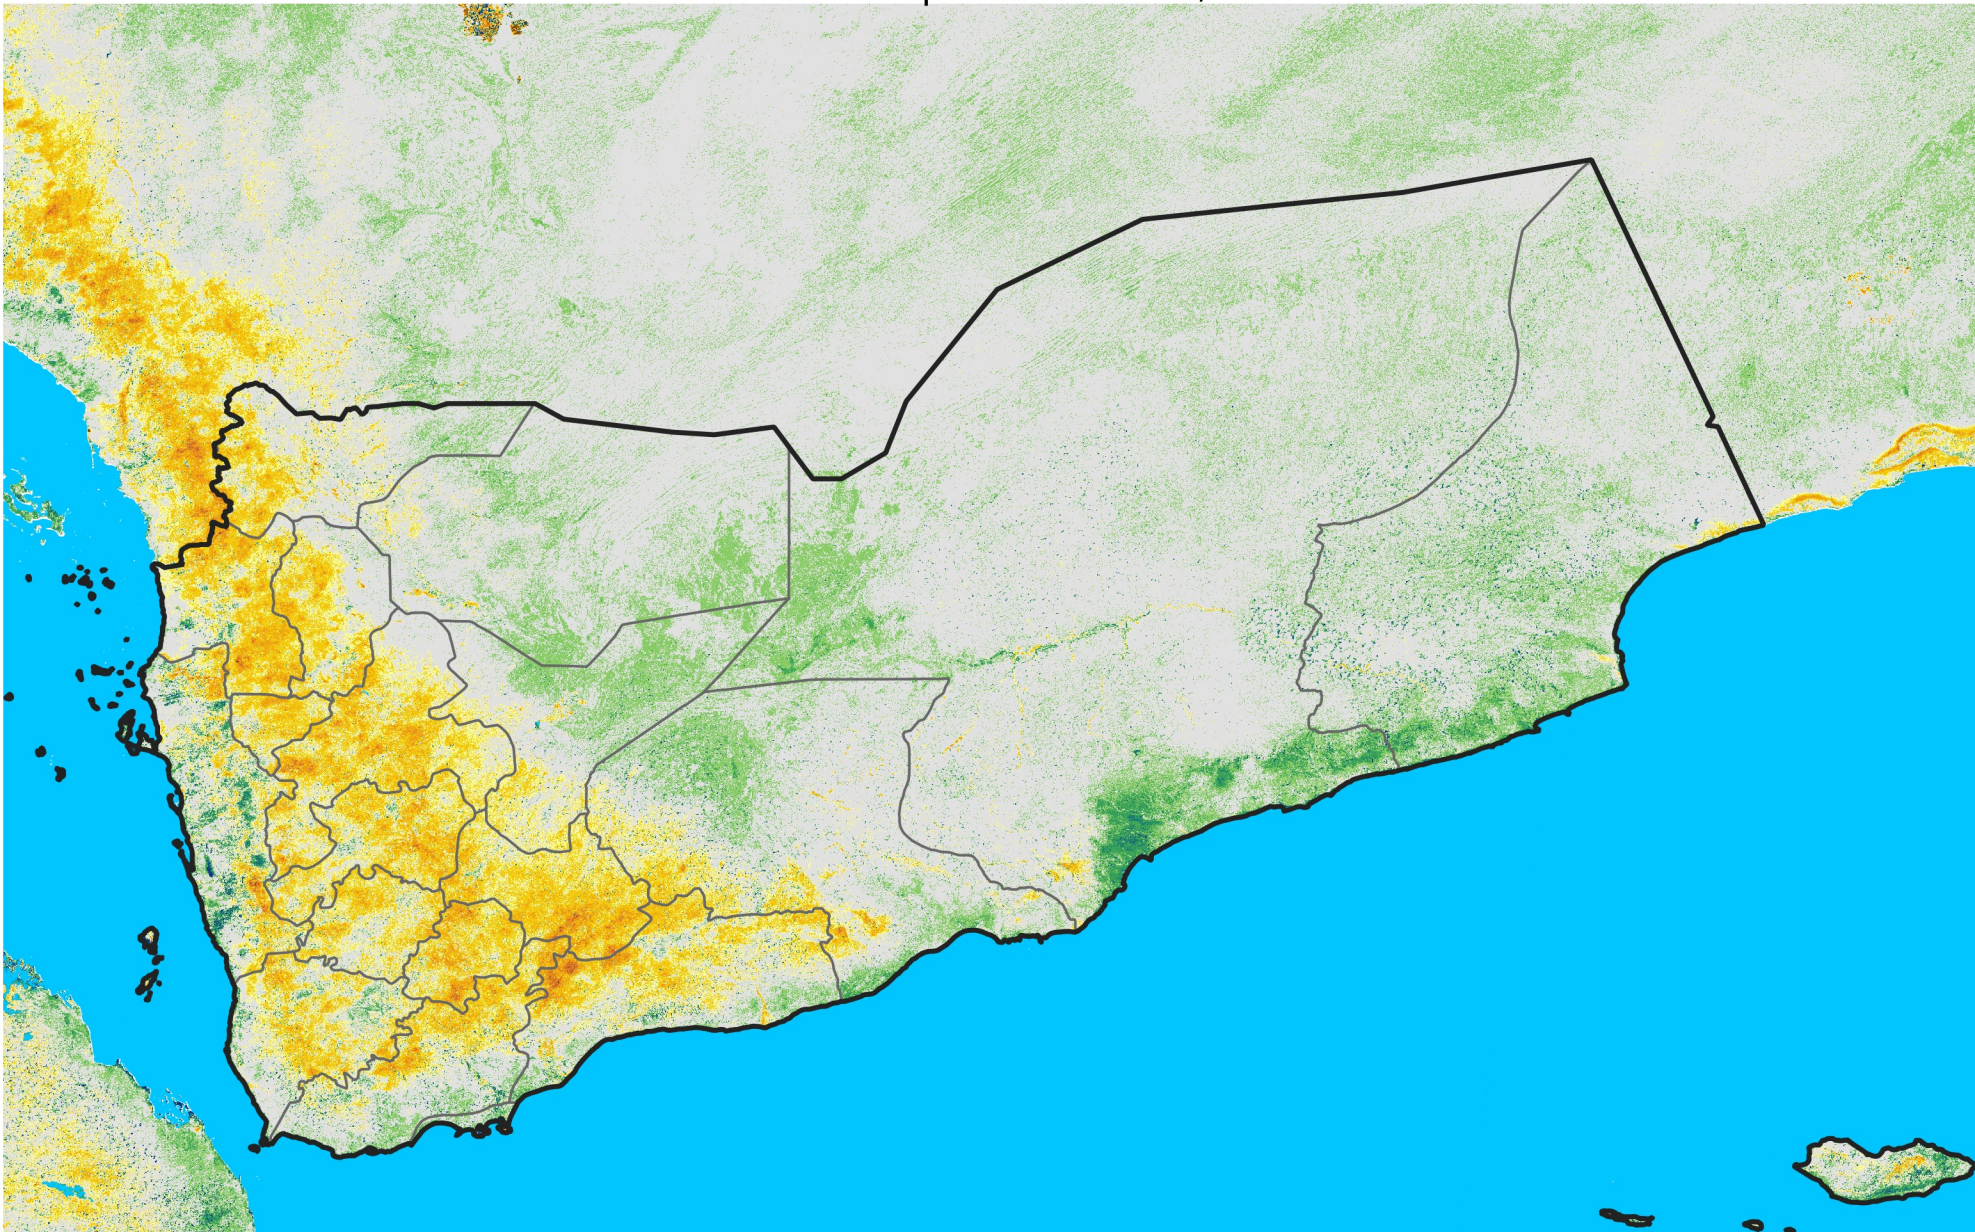

Yemen

Percent of Mean NDVI

2009 / mean (2003 - 2022)

Period 26 / September 11 - 20, 2009

Percent of Normal