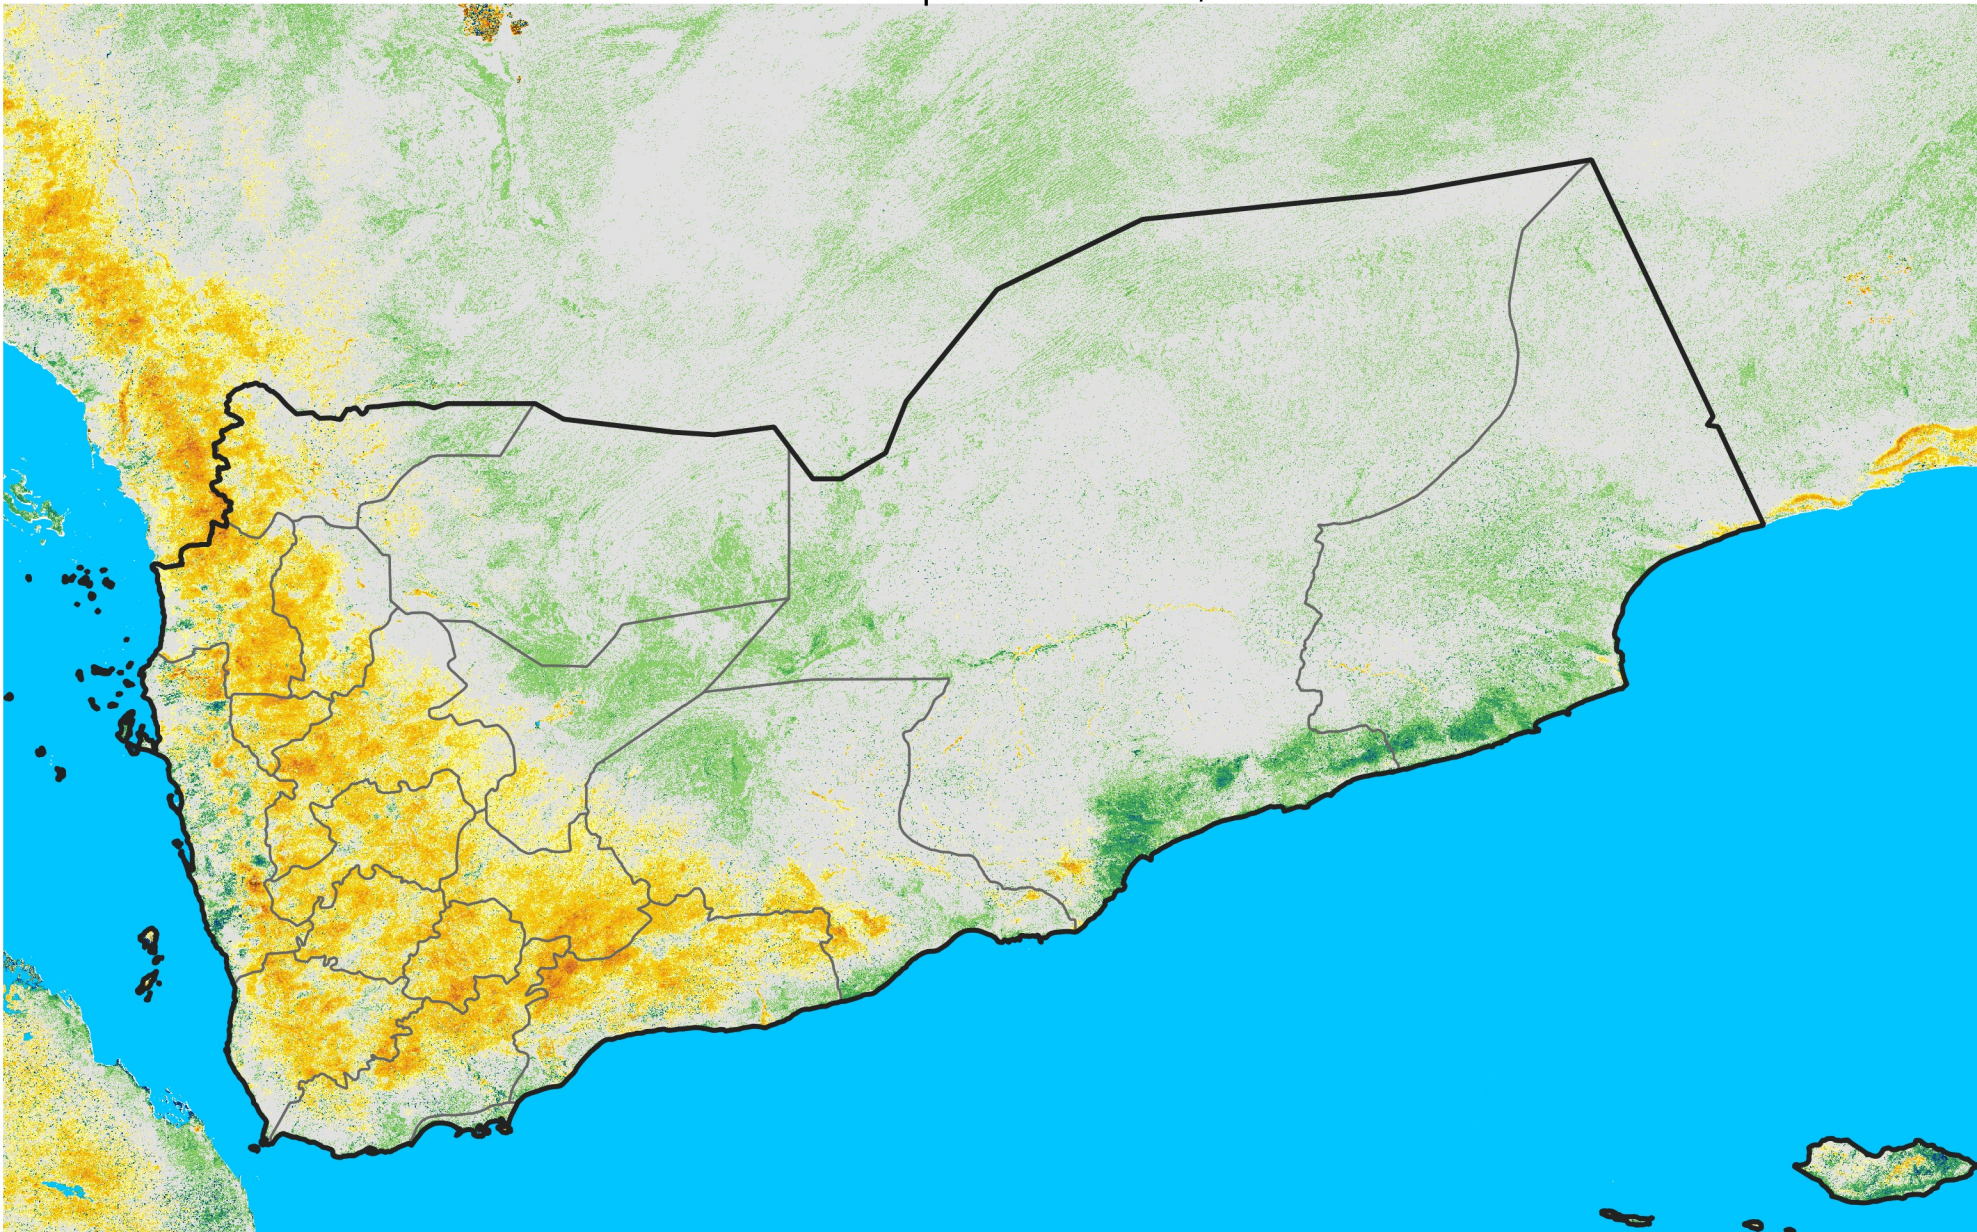

Yemen

Percent of Mean NDVI

2009 / mean (2003 - 2022)

Period 27 / September 21 - 30, 2009

Percent of Normal