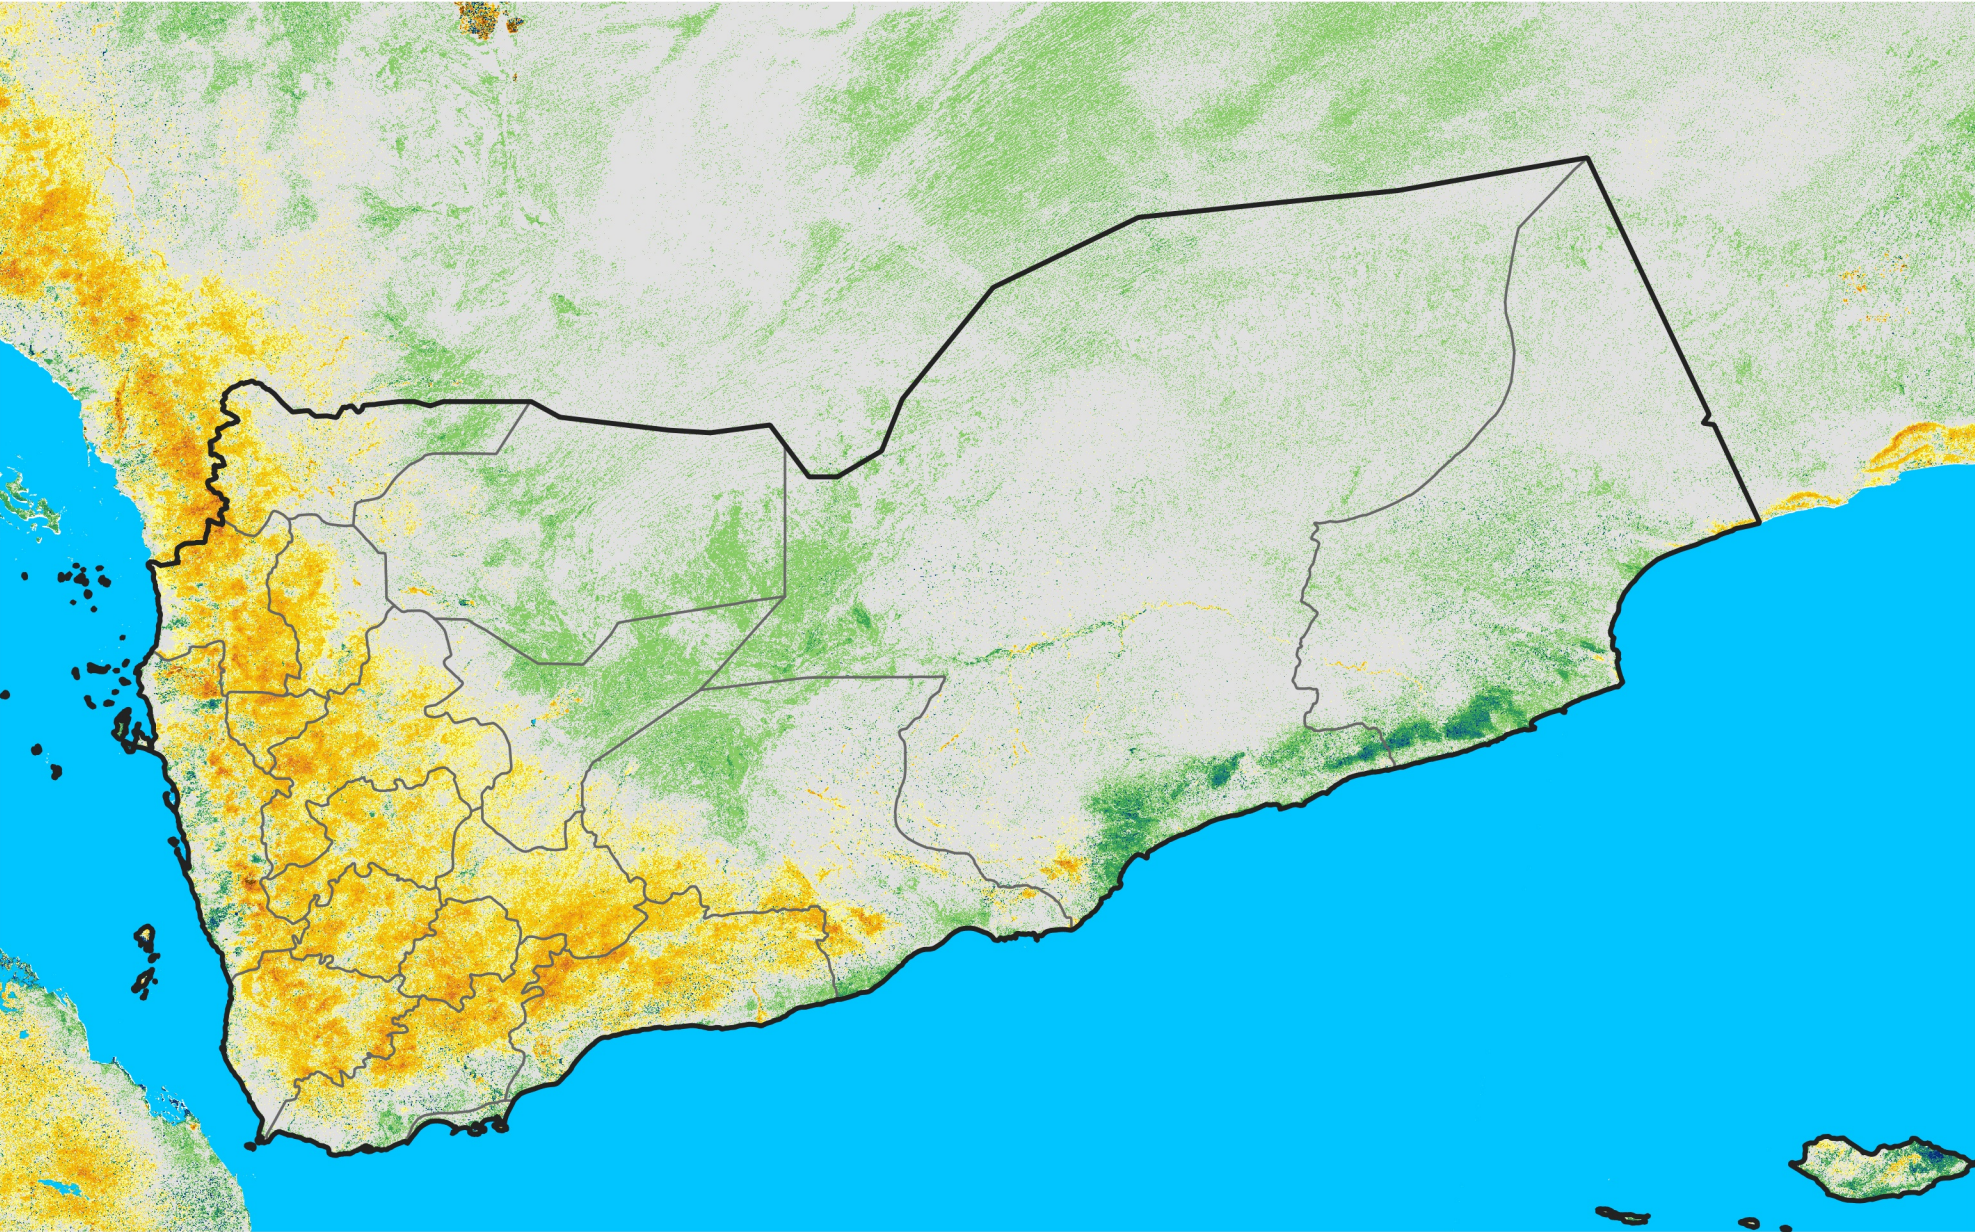

Yemen

Percent of Mean NDVI

2009 / mean (2003 - 2022)

Period 28 / October 01 - 10, 2009

Percent of Normal