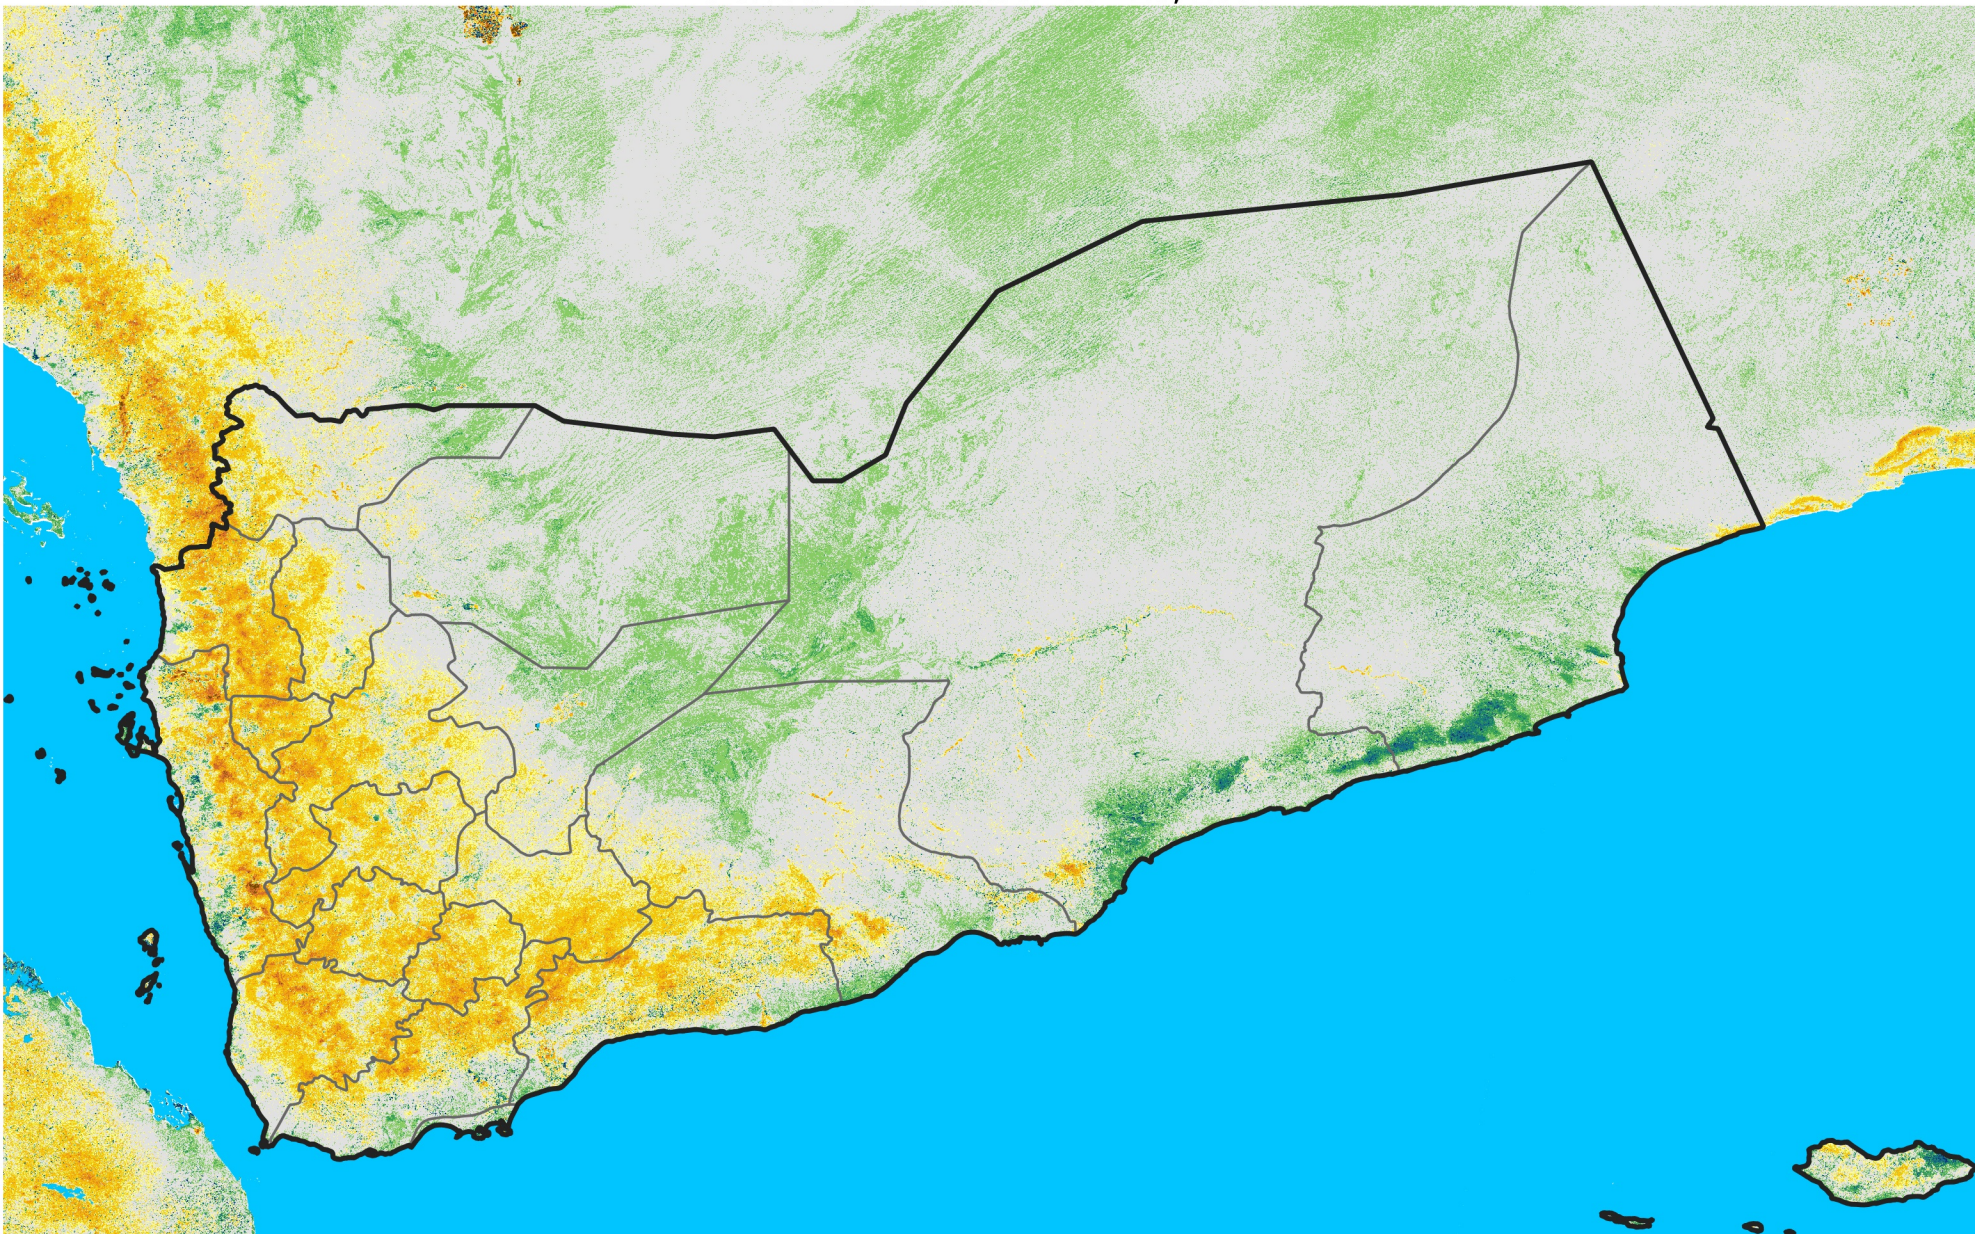

Yemen

Percent of Mean NDVI

2009 / mean (2003 - 2022)

Period 29 / October 11 - 20, 2009

Percent of Normal