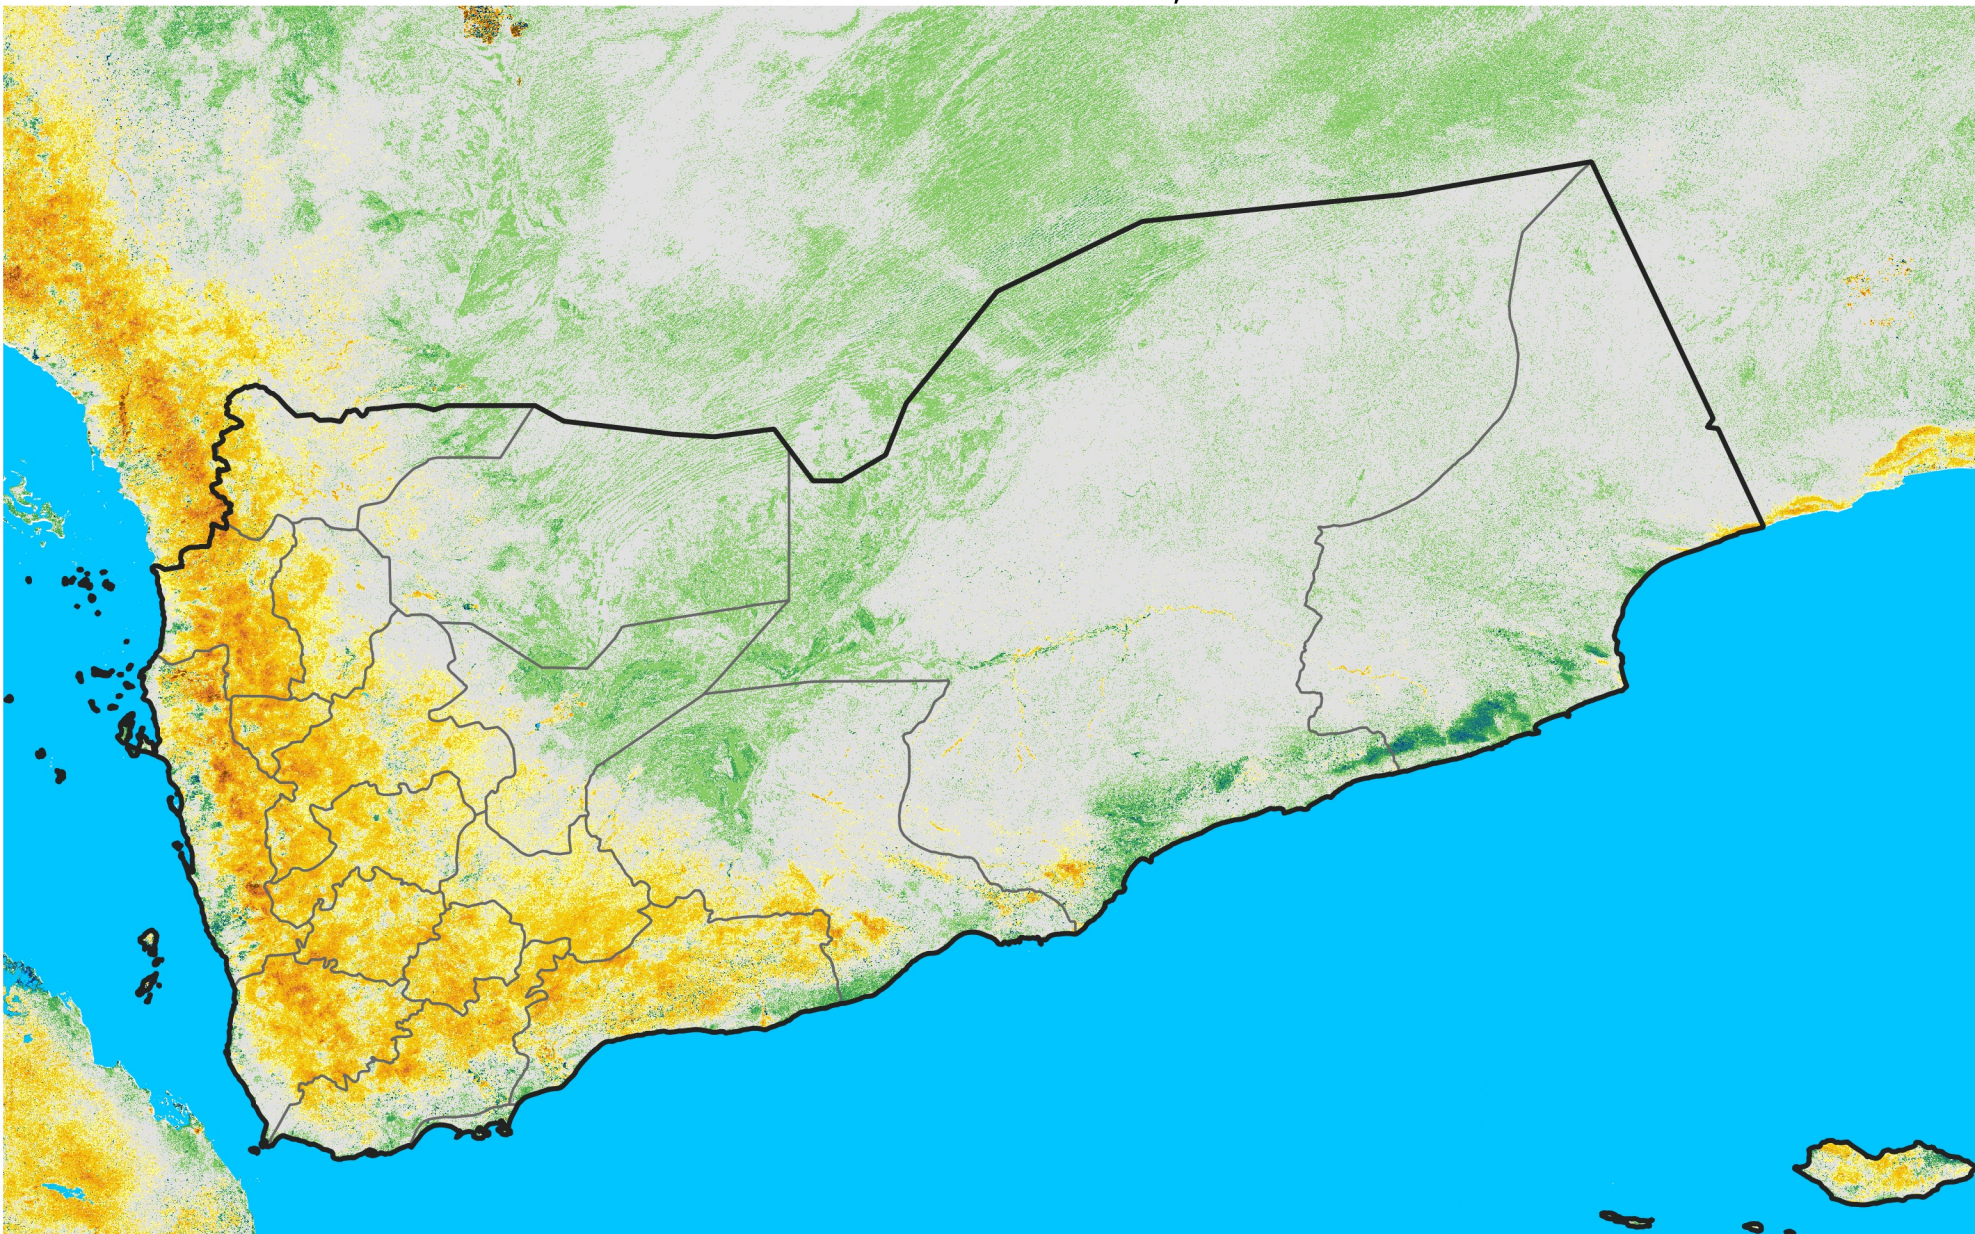

Yemen

Percent of Mean NDVI

2009 / mean (2003 - 2022)

Period 30 / October 21 - 31, 2009

Percent of Normal