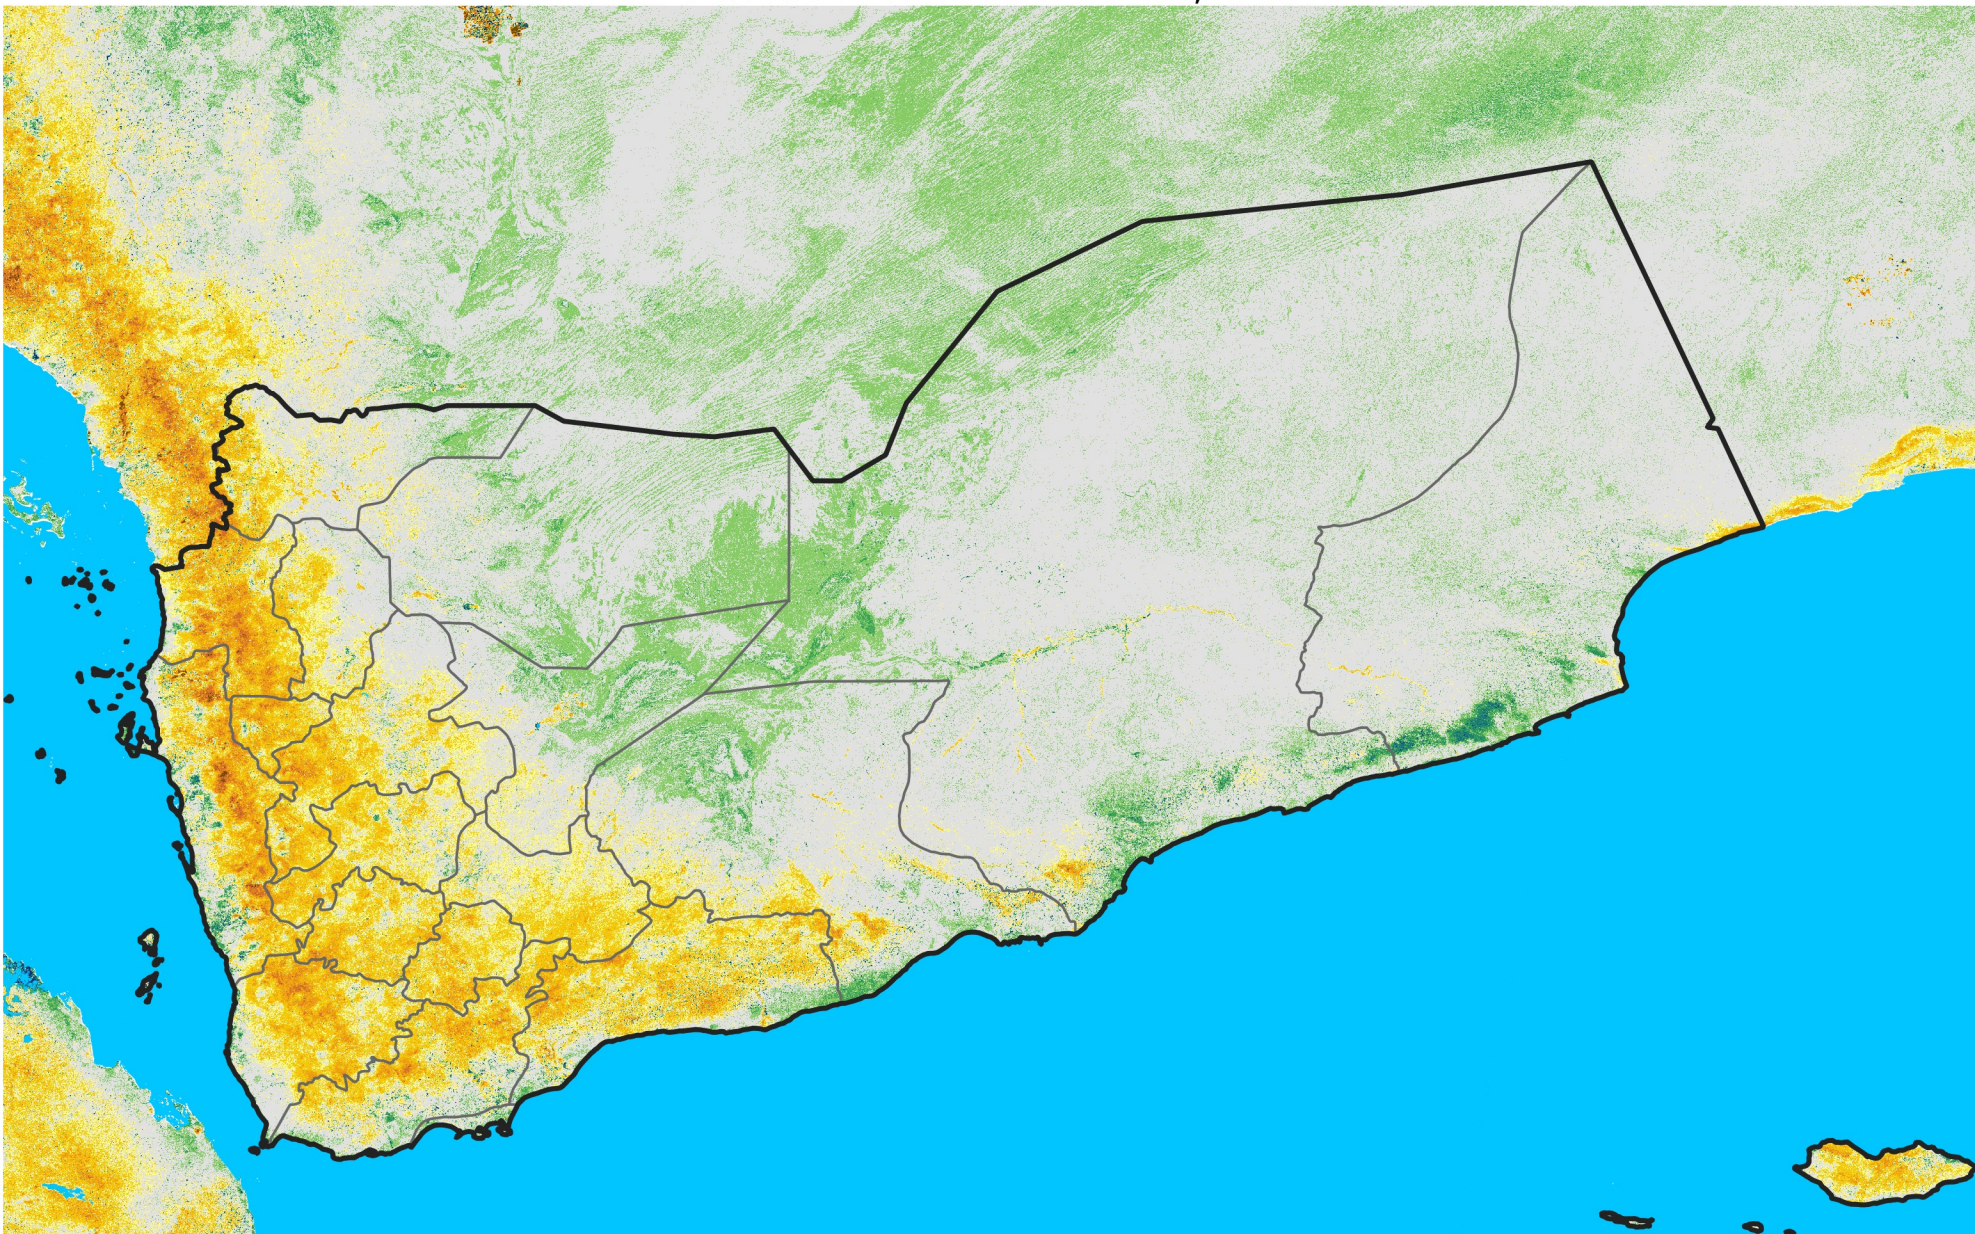

Yemen

Percent of Mean NDVI

2009 / mean (2003 - 2022)

Period 31 / November 01 - 10, 2009

Percent of Normal