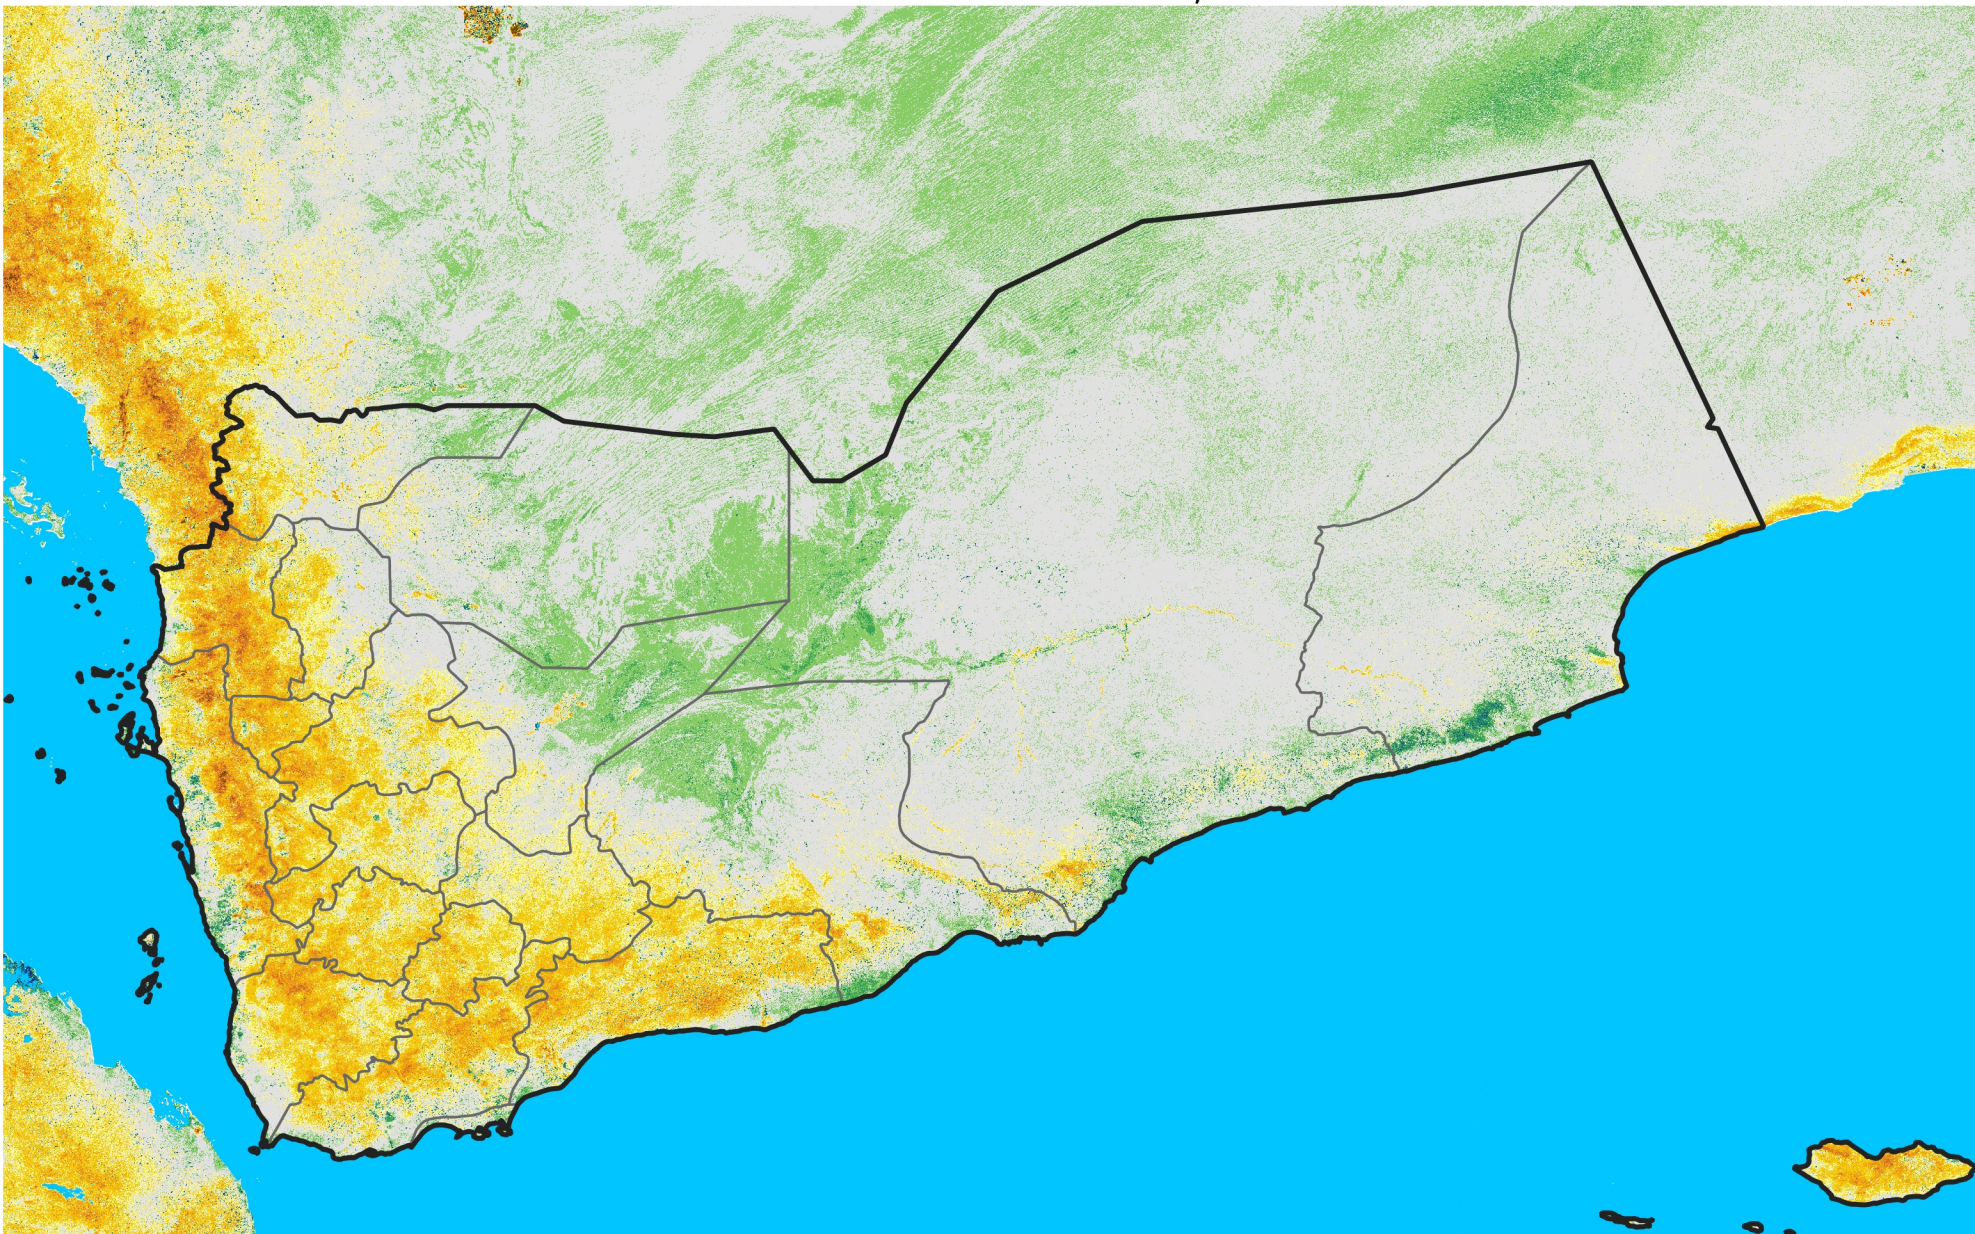

Yemen

Percent of Mean NDVI

2009 / mean (2003 - 2022)

Period 32 / November 11 - 20, 2009

Percent of Normal