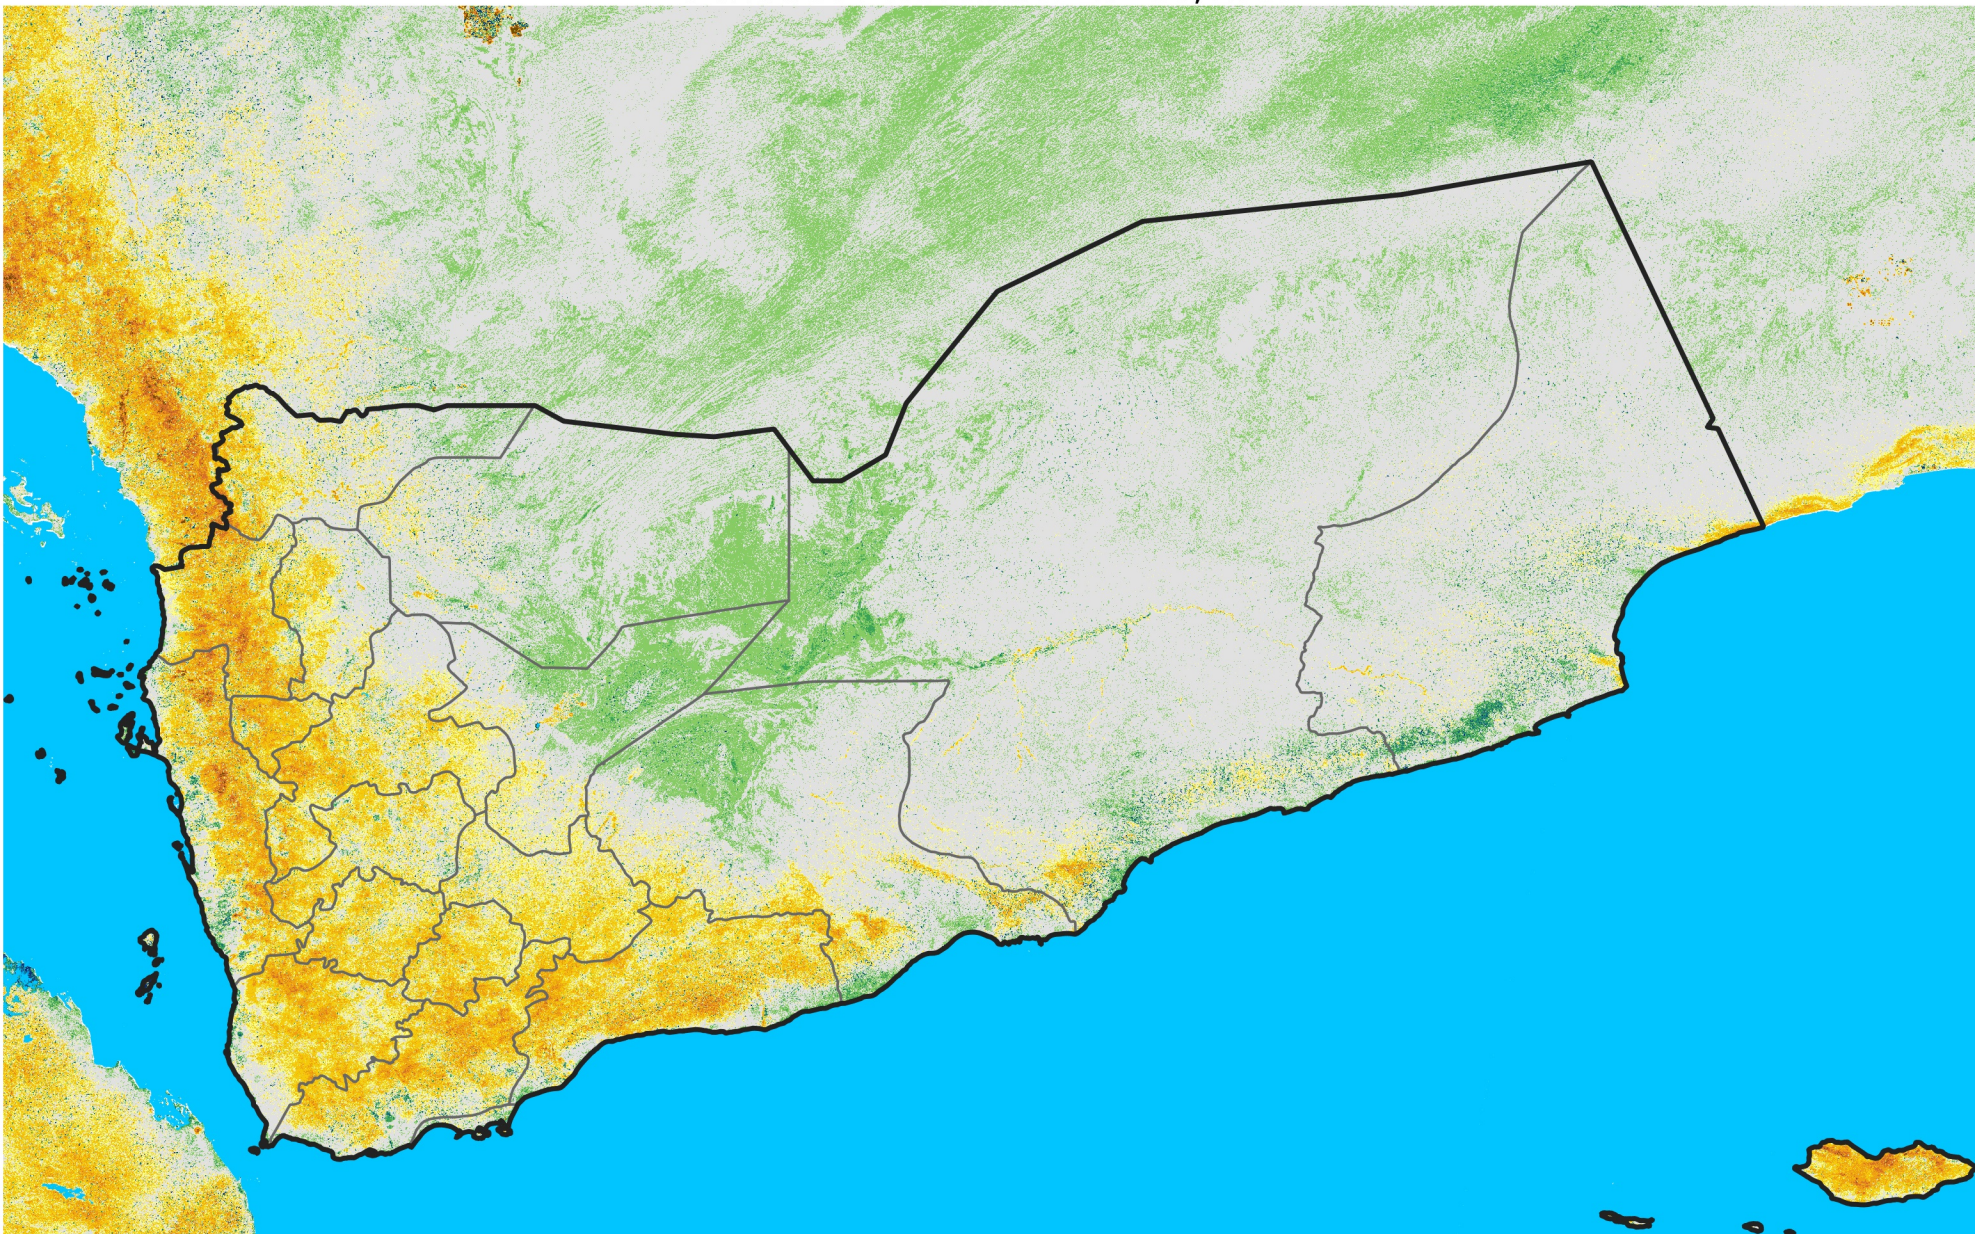

# Yemen

## Percent of Mean NDVI

2009 / mean (2003 - 2022)

Period 33 / November 21 - 30, 2009