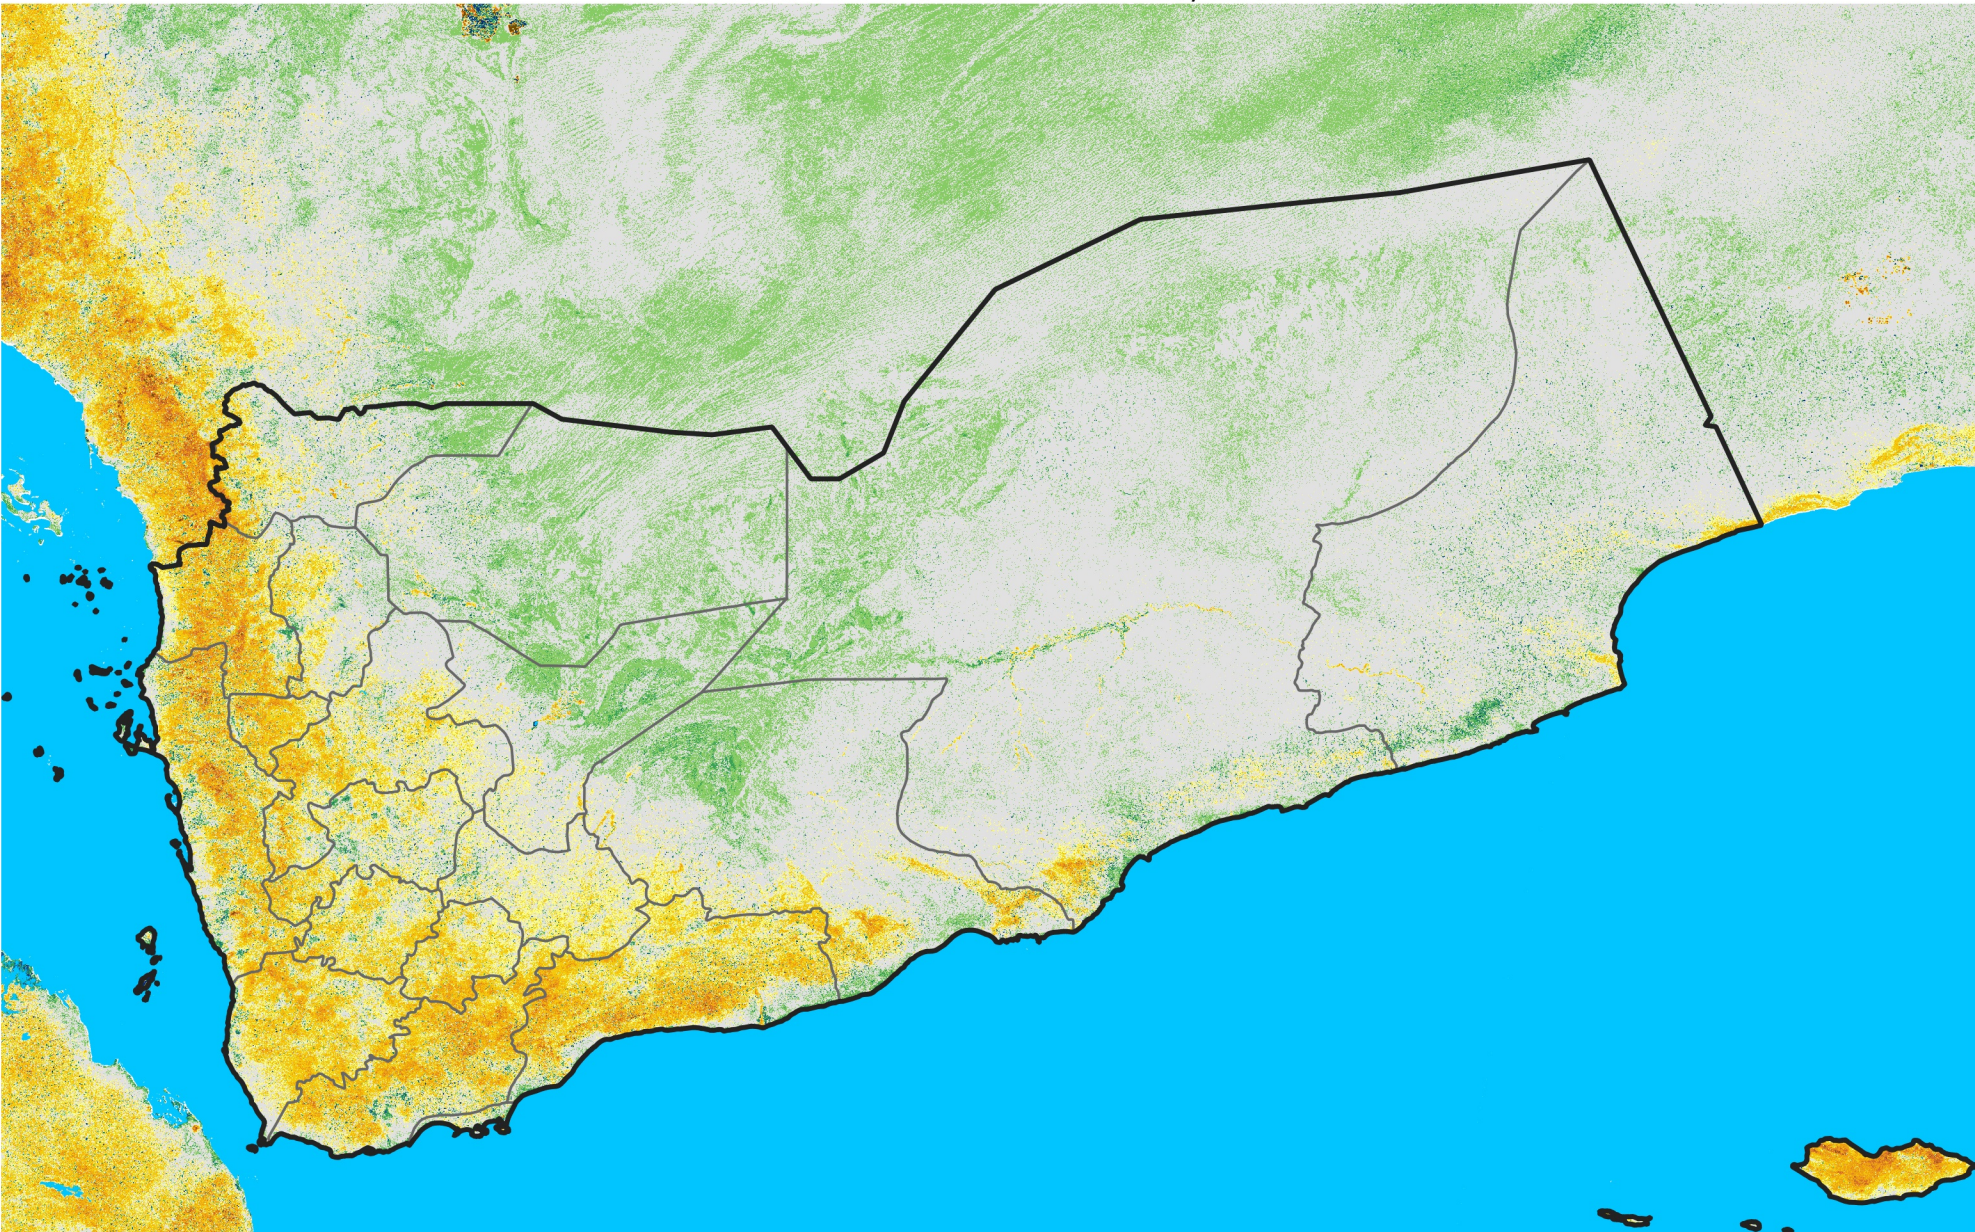

Yemen

Percent of Mean NDVI

2009 / mean (2003 - 2022)

Period 35 / December 11 - 20, 2009

Percent of Normal