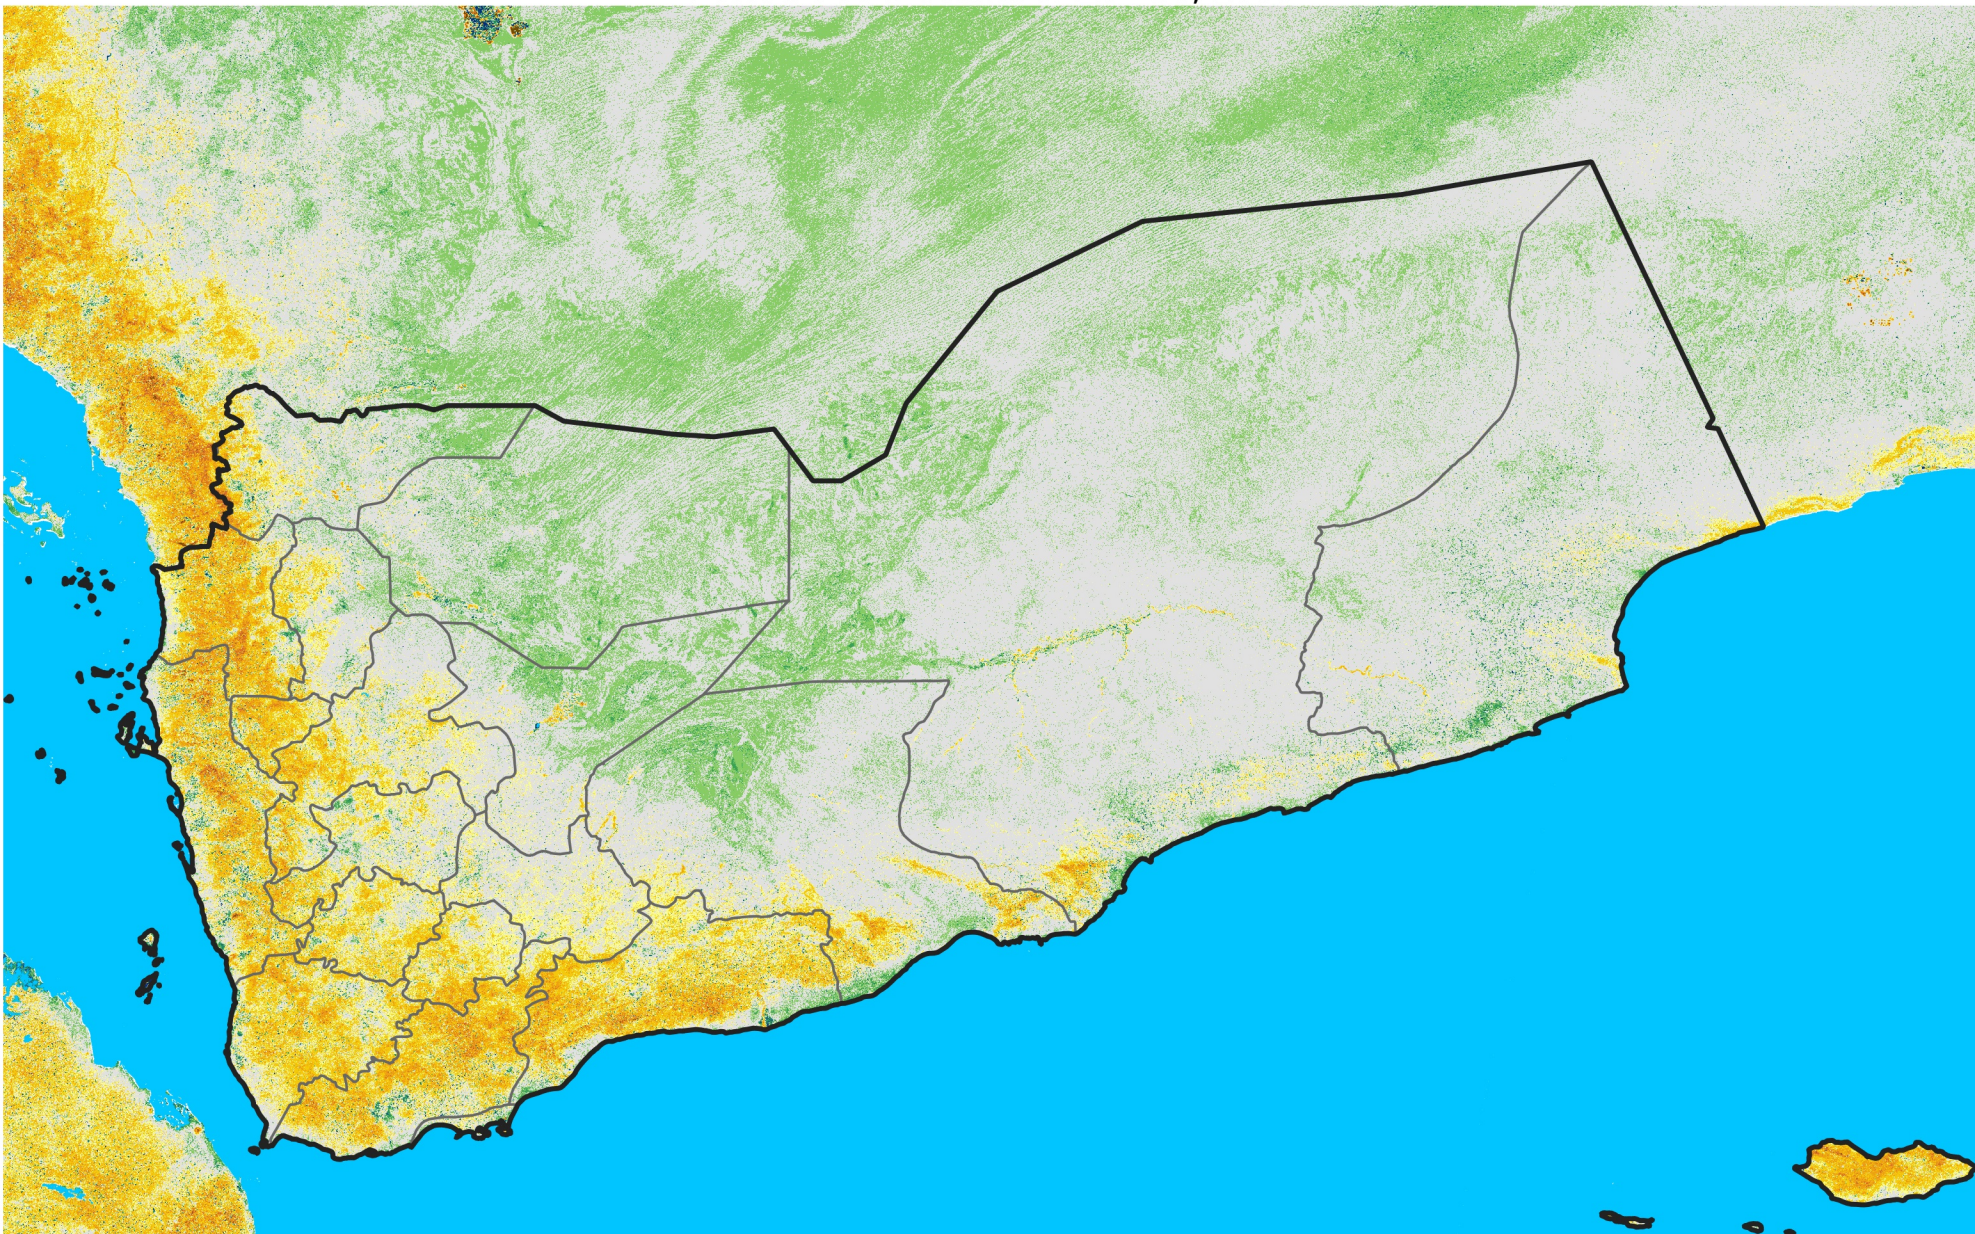

Yemen

Percent of Mean NDVI

2009 / mean (2003 - 2022)

Period 36 / December 21 - 31, 2009

Percent of Normal