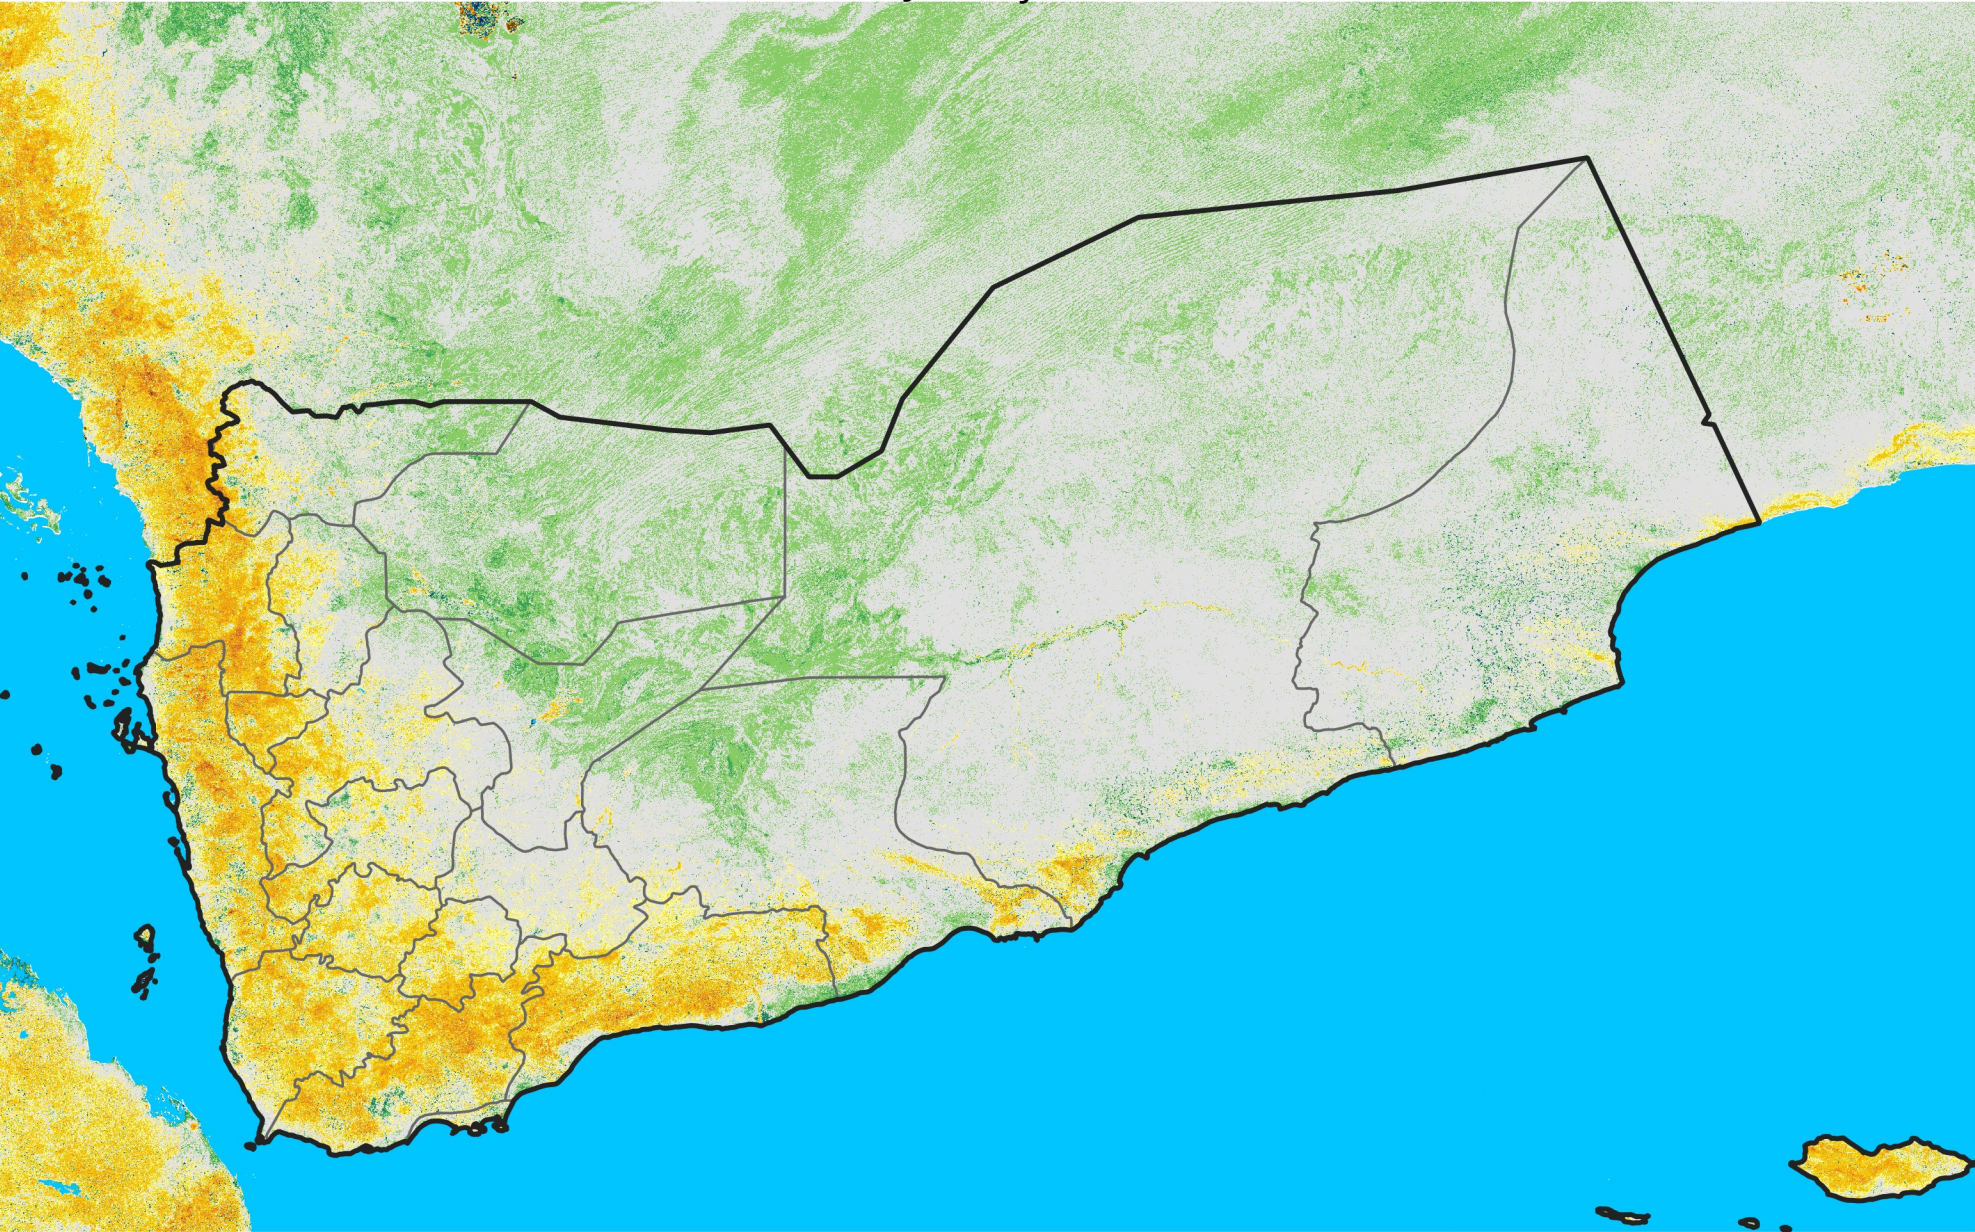

Yemen

Percent of Mean NDVI

2010 / mean (2003 - 2022)

Period 01 / January 01 - 10, 2010

Percent of Normal