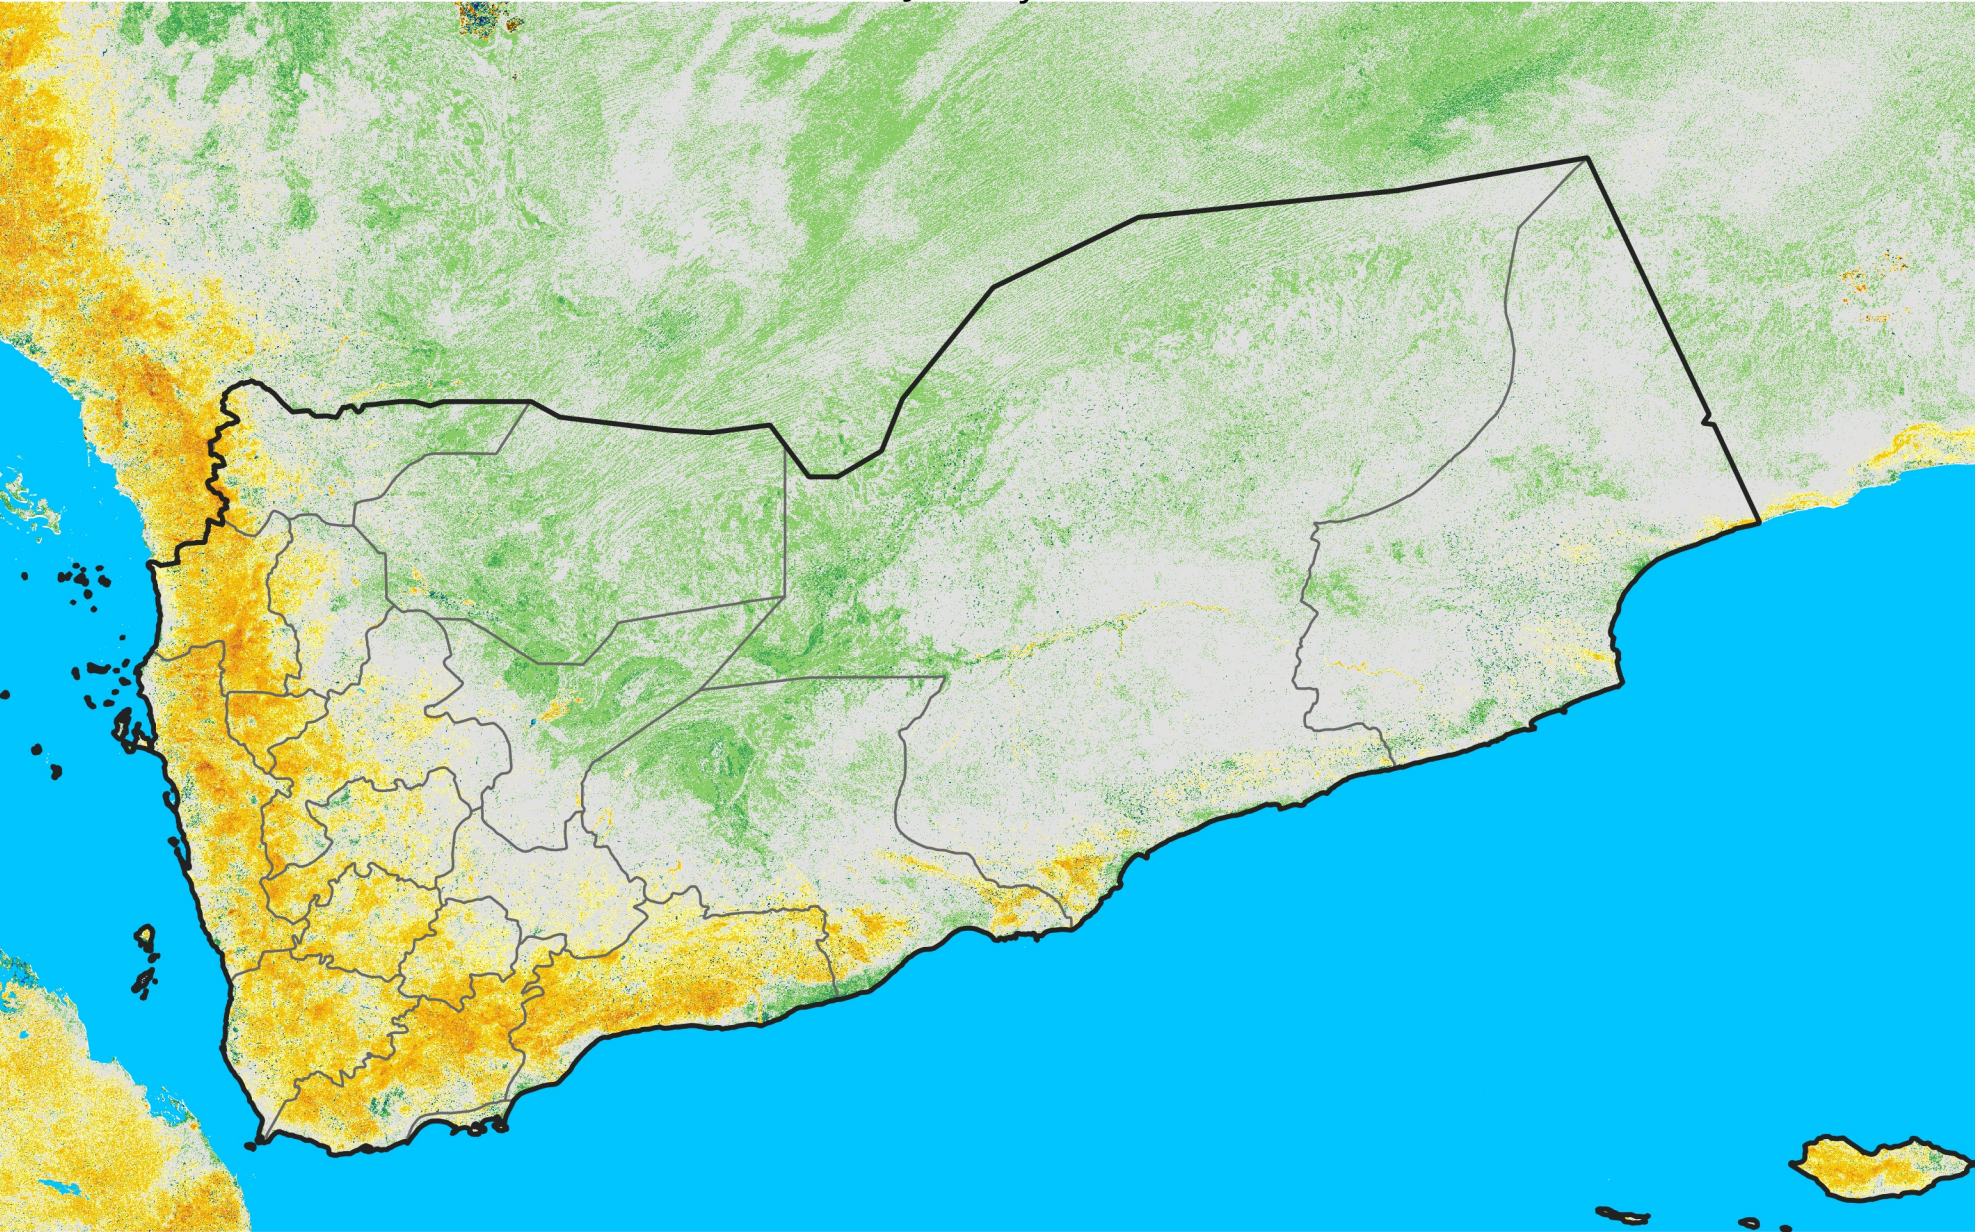

Yemen

Percent of Mean NDVI

2010 / mean (2003 - 2022)

Period 02 / January 11 - 20, 2010

Percent of Normal