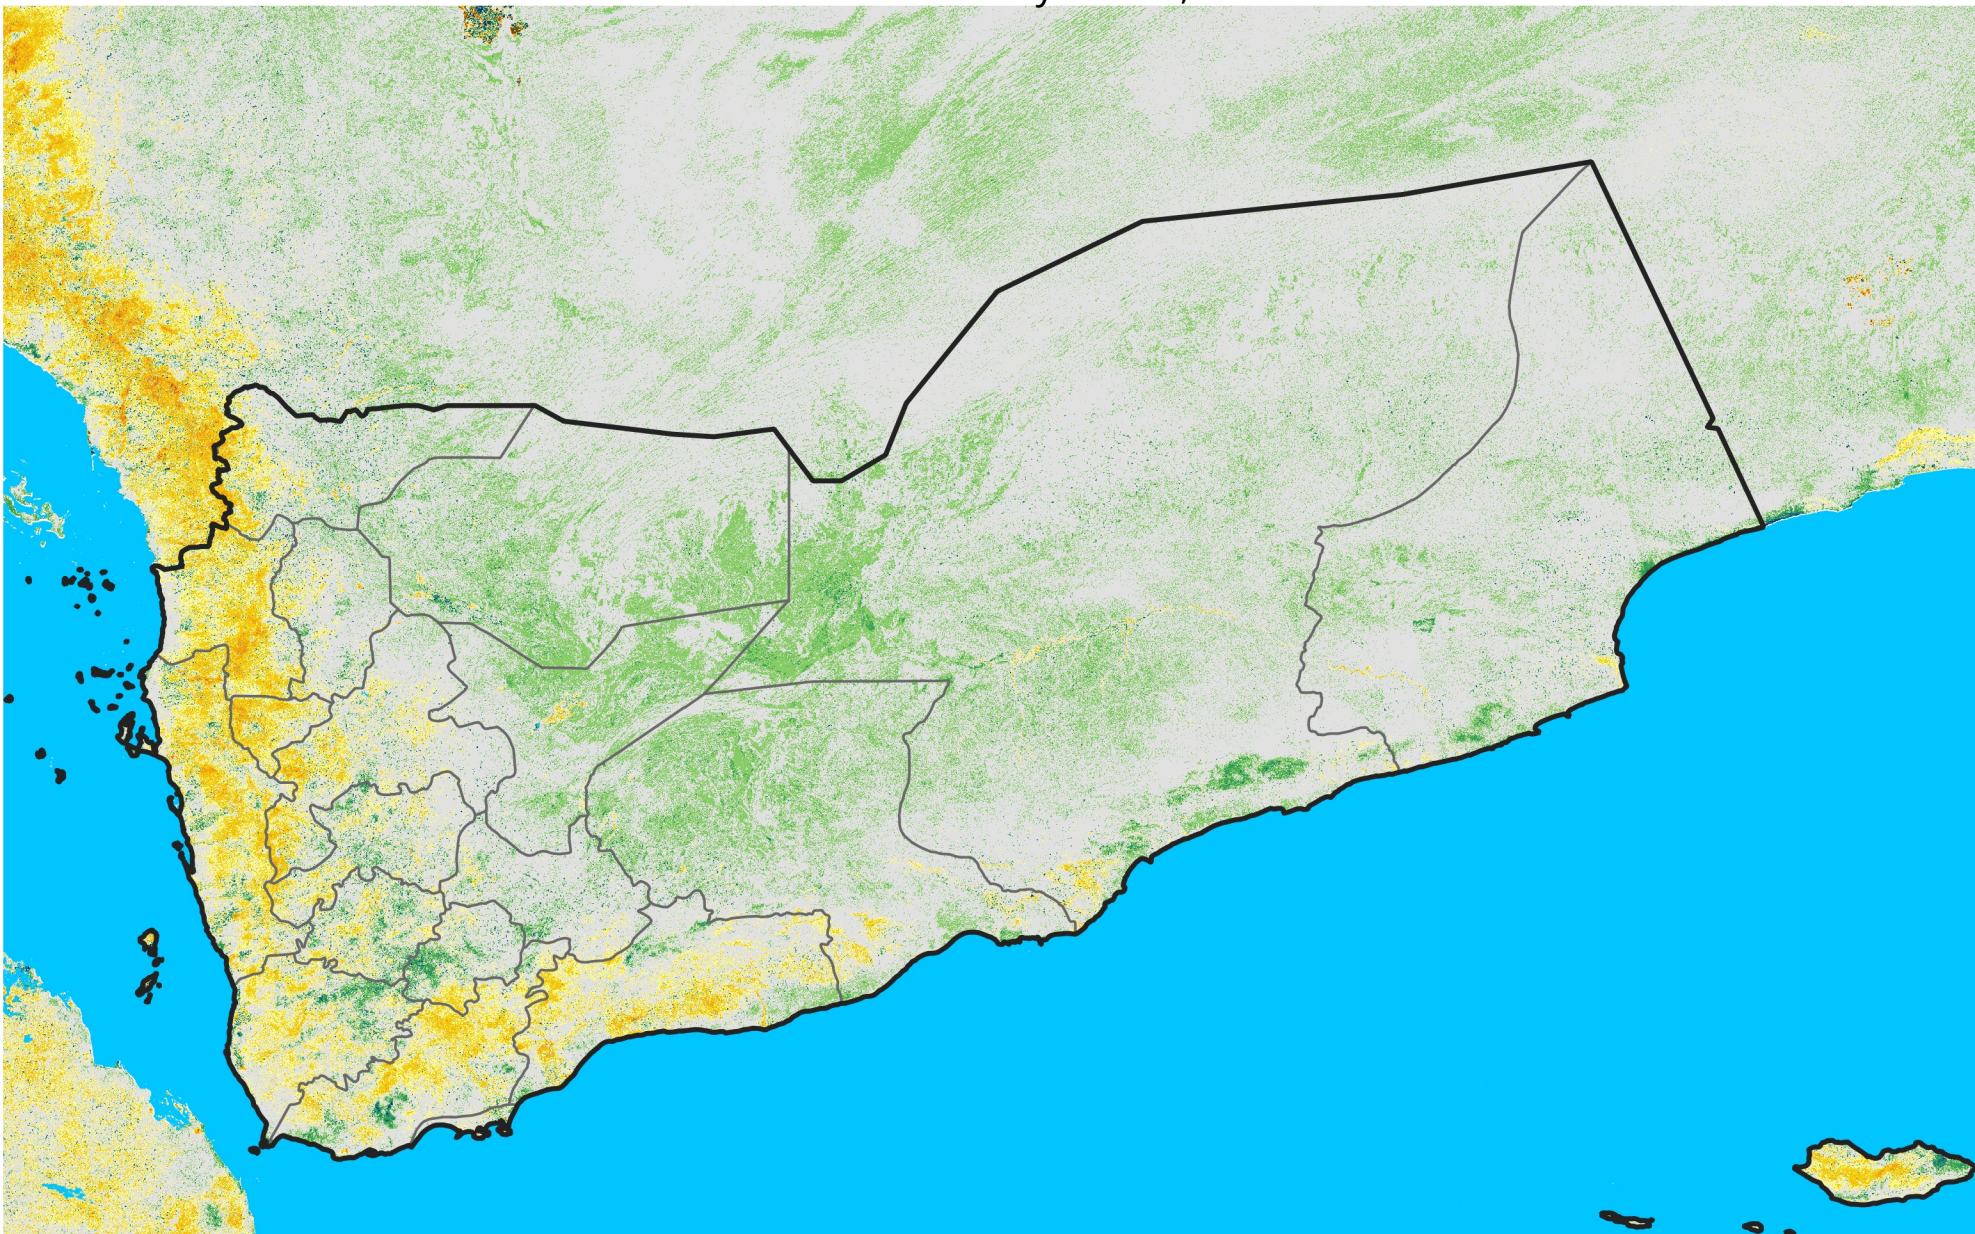

Yemen

Percent of Mean NDVI

2010 / mean (2003 - 2022)

Period 05 / February 11 - 20, 2010

Percent of Normal