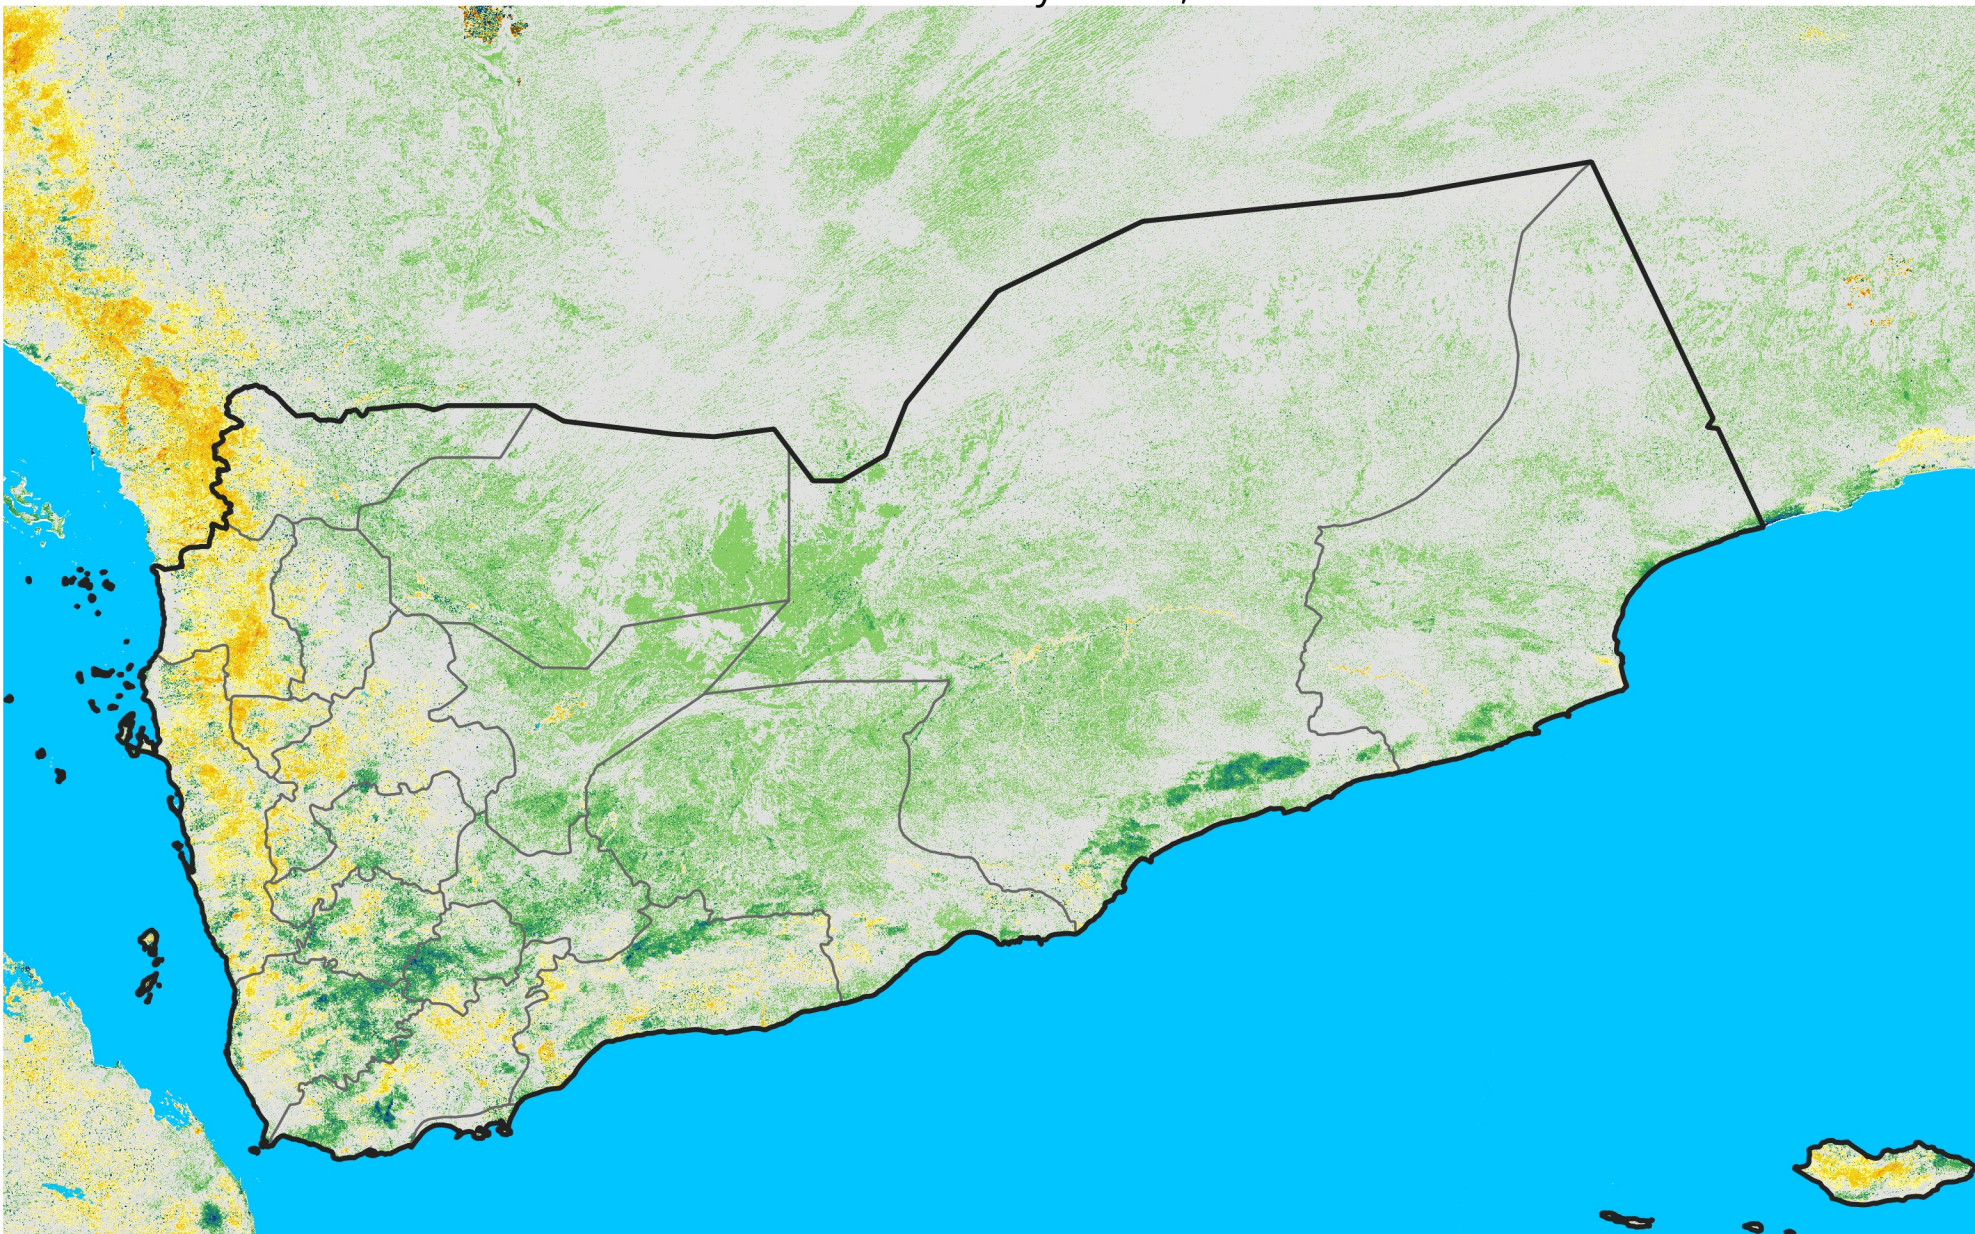

Yemen

Percent of Mean NDVI

2010 / mean (2003 - 2022)

Period 06 / February 21 - 28, 2010

Percent of Normal