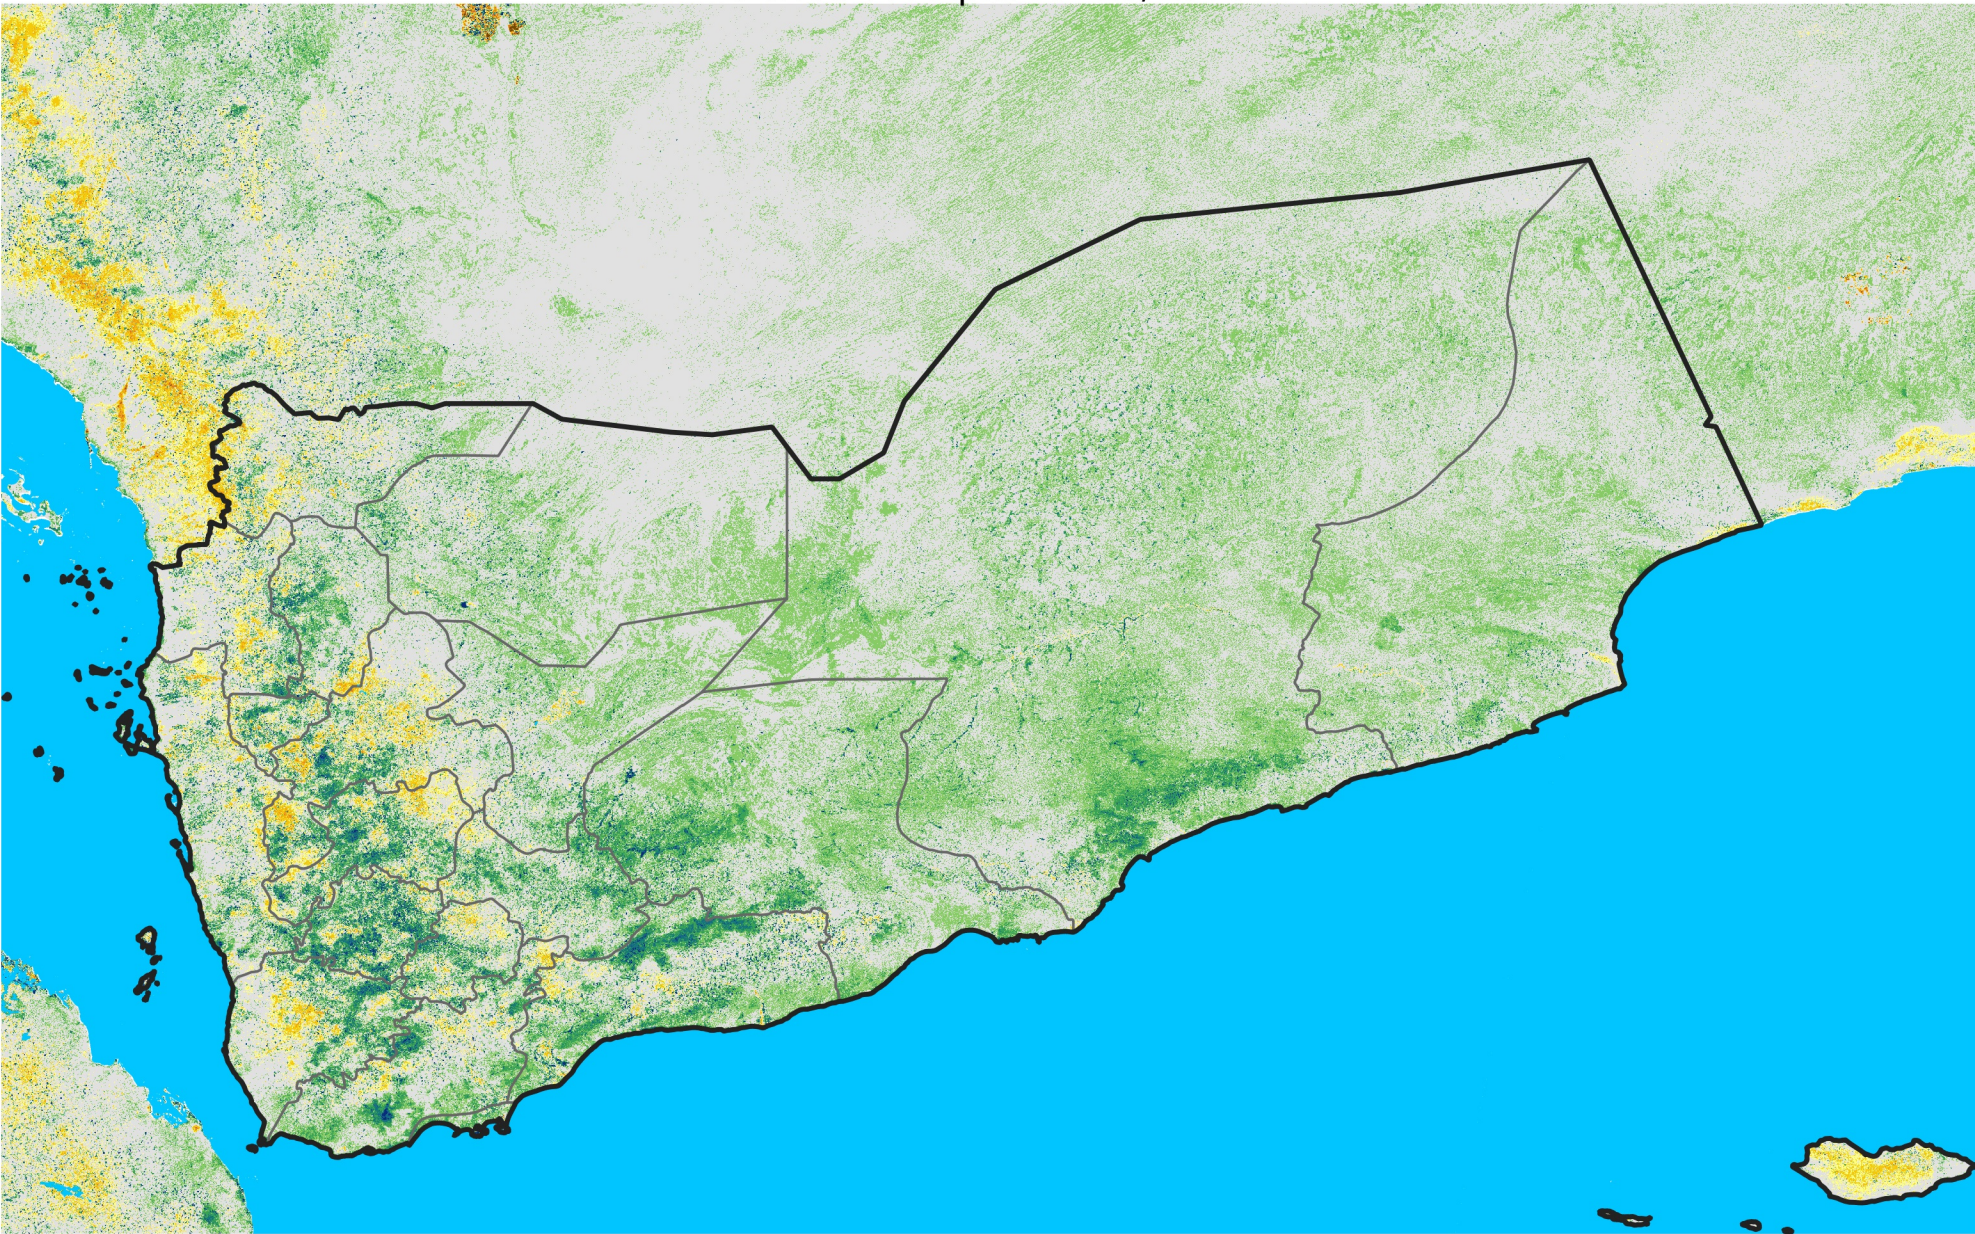

Yemen

Percent of Mean NDVI

2010 / mean (2003 - 2022)

Period 11 / April 11 - 20, 2010

Percent of Normal