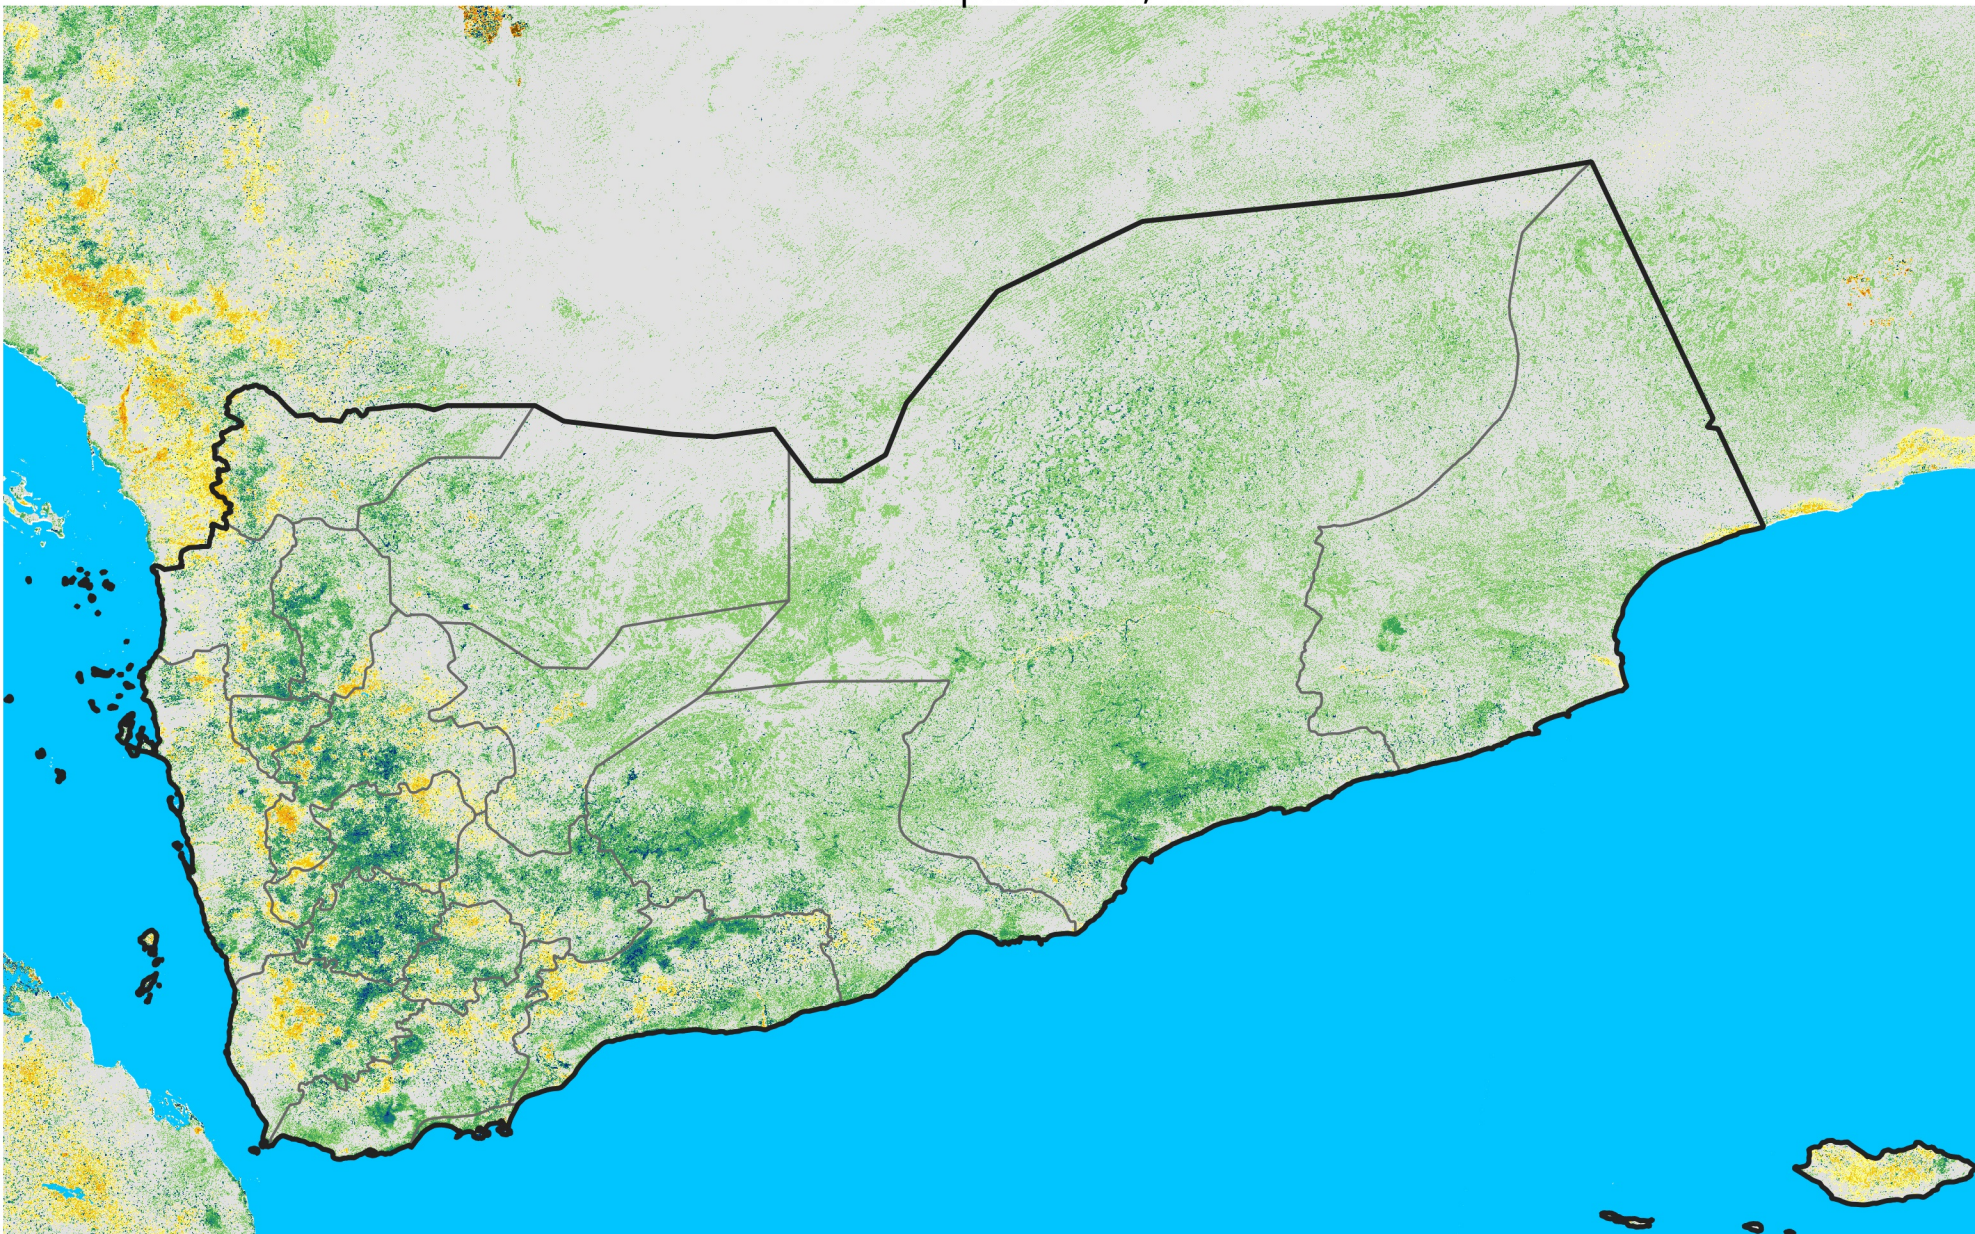

Yemen

Percent of Mean NDVI

2010 / mean (2003 - 2022)

Period 12 / April 21 - 30, 2010

Percent of Normal