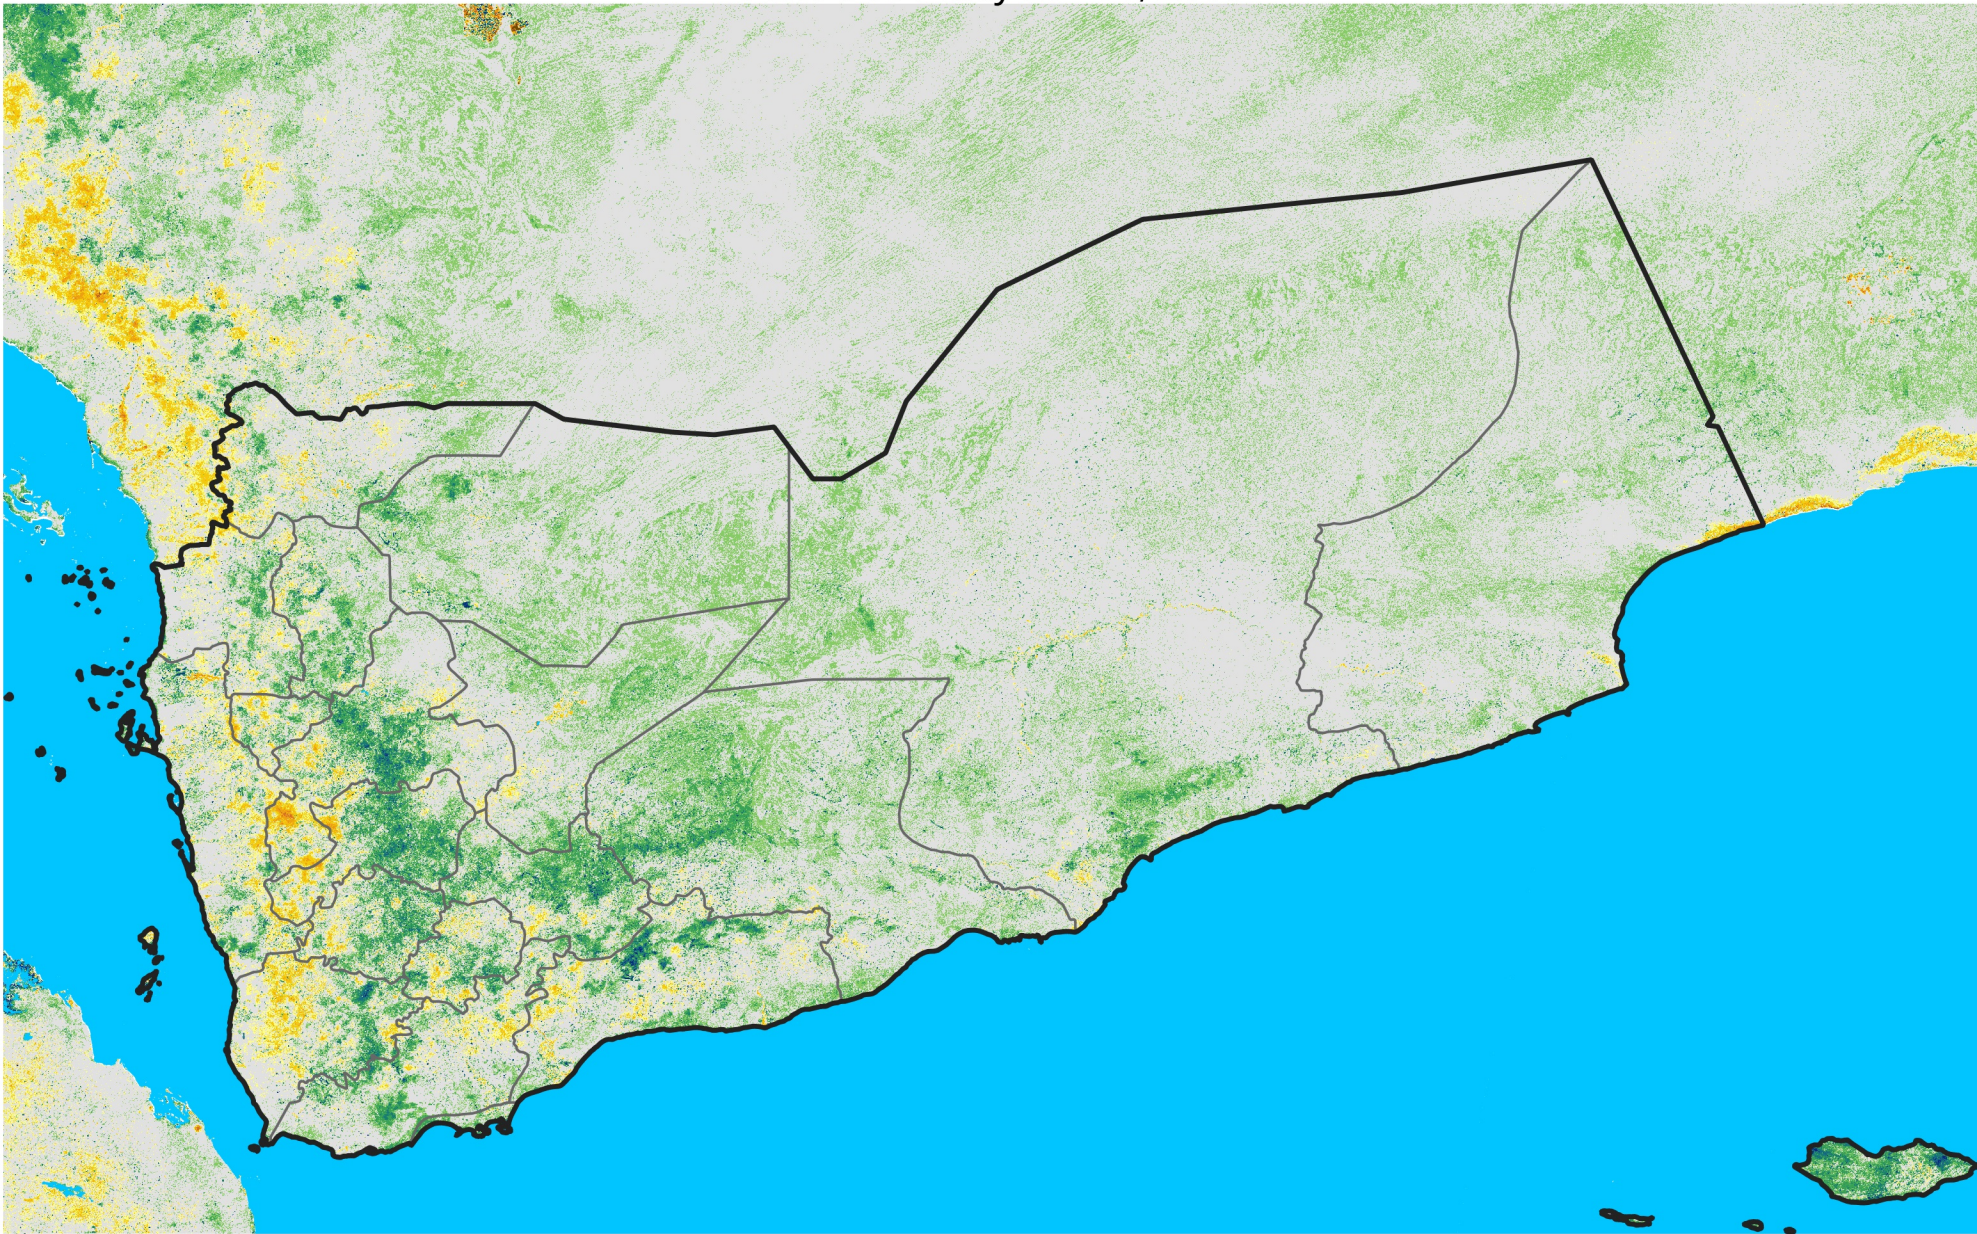

Yemen

Percent of Mean NDVI

2010 / mean (2003 - 2022)

Period 15 / May 21 - 31, 2010

Percent of Normal