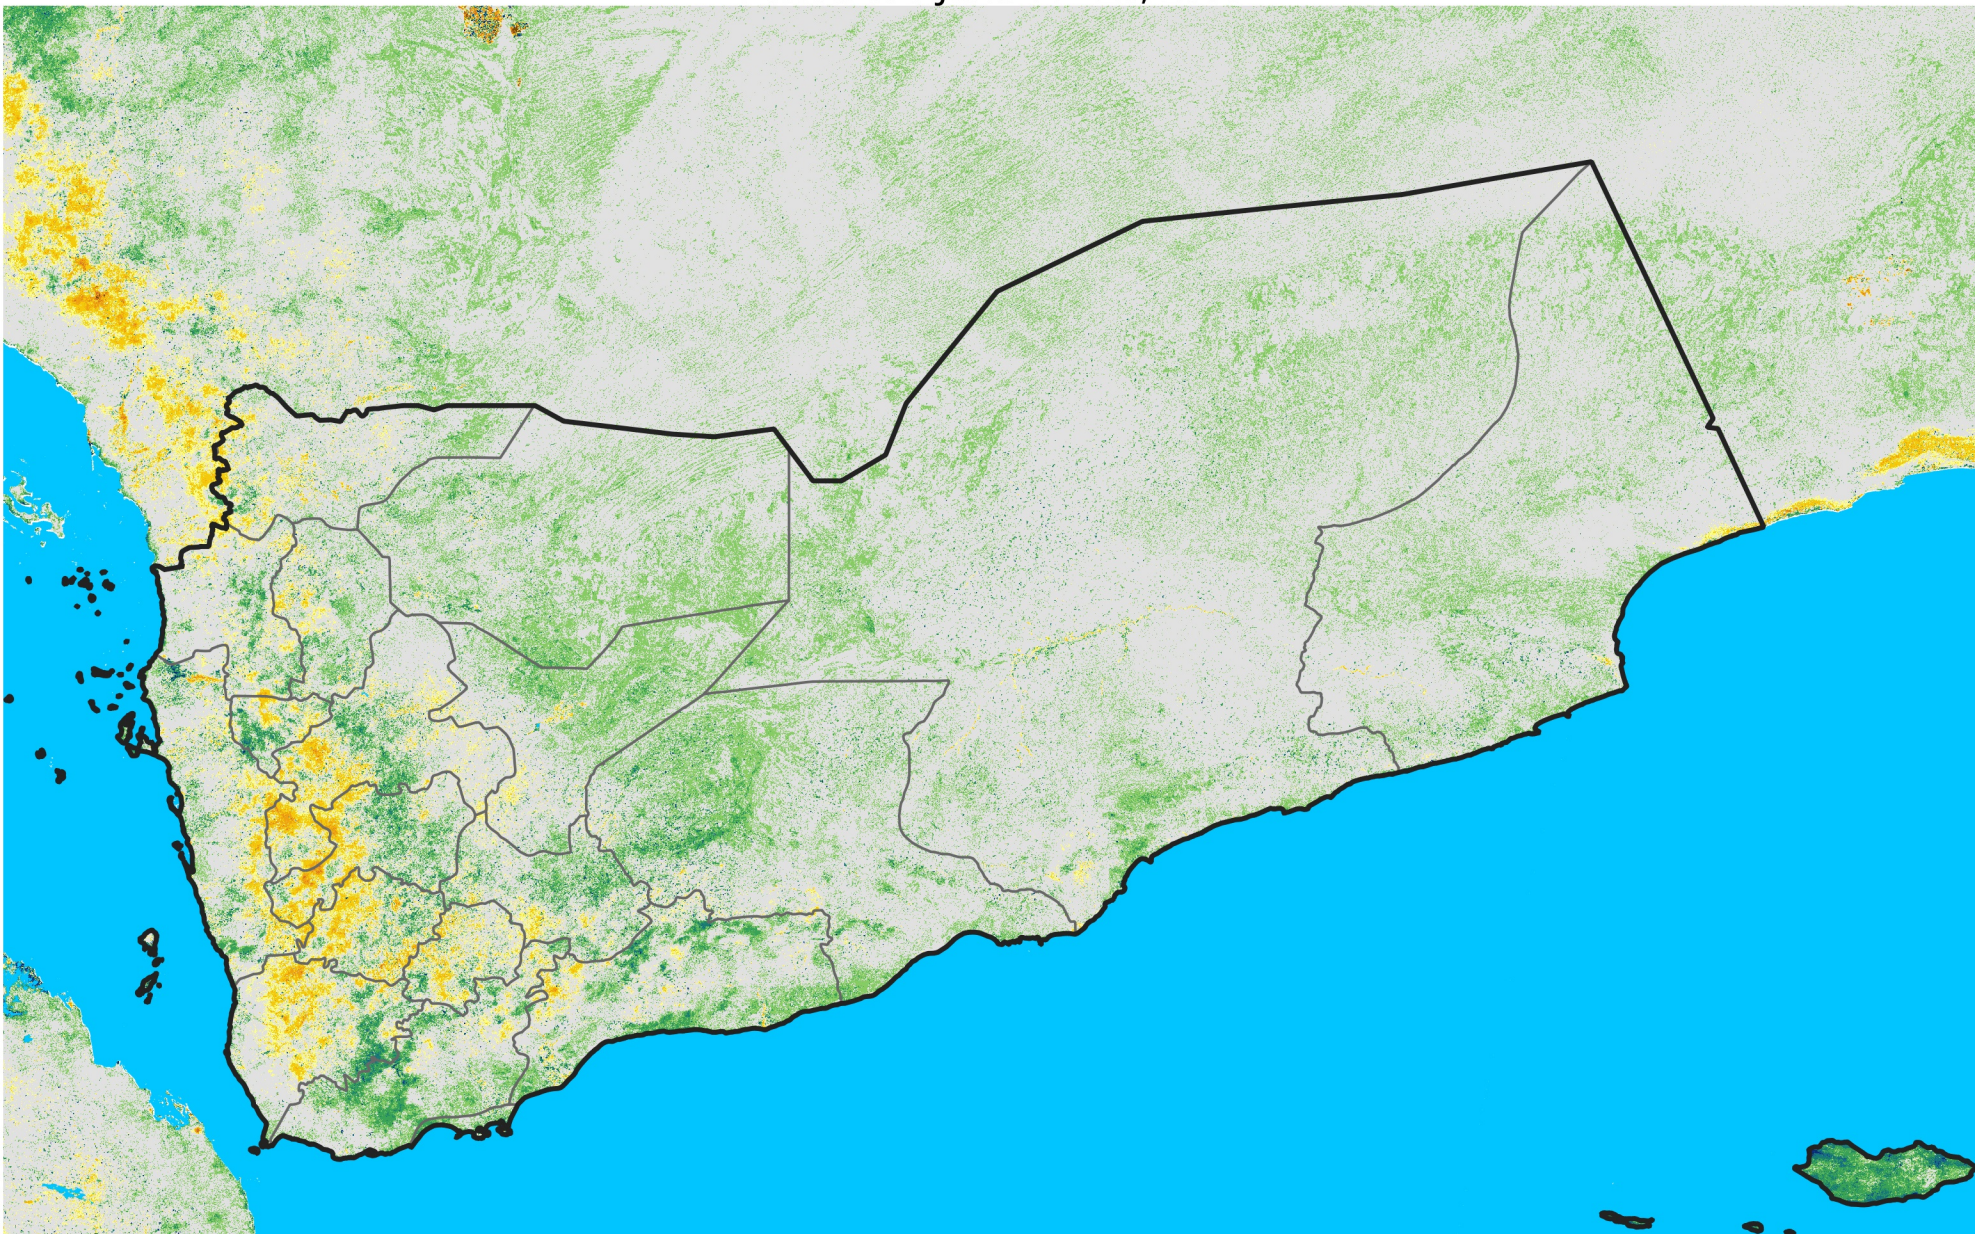

Yemen

Percent of Mean NDVI

2010 / mean (2003 - 2022)

Period 17 / June 11 - 20, 2010

Percent of Normal