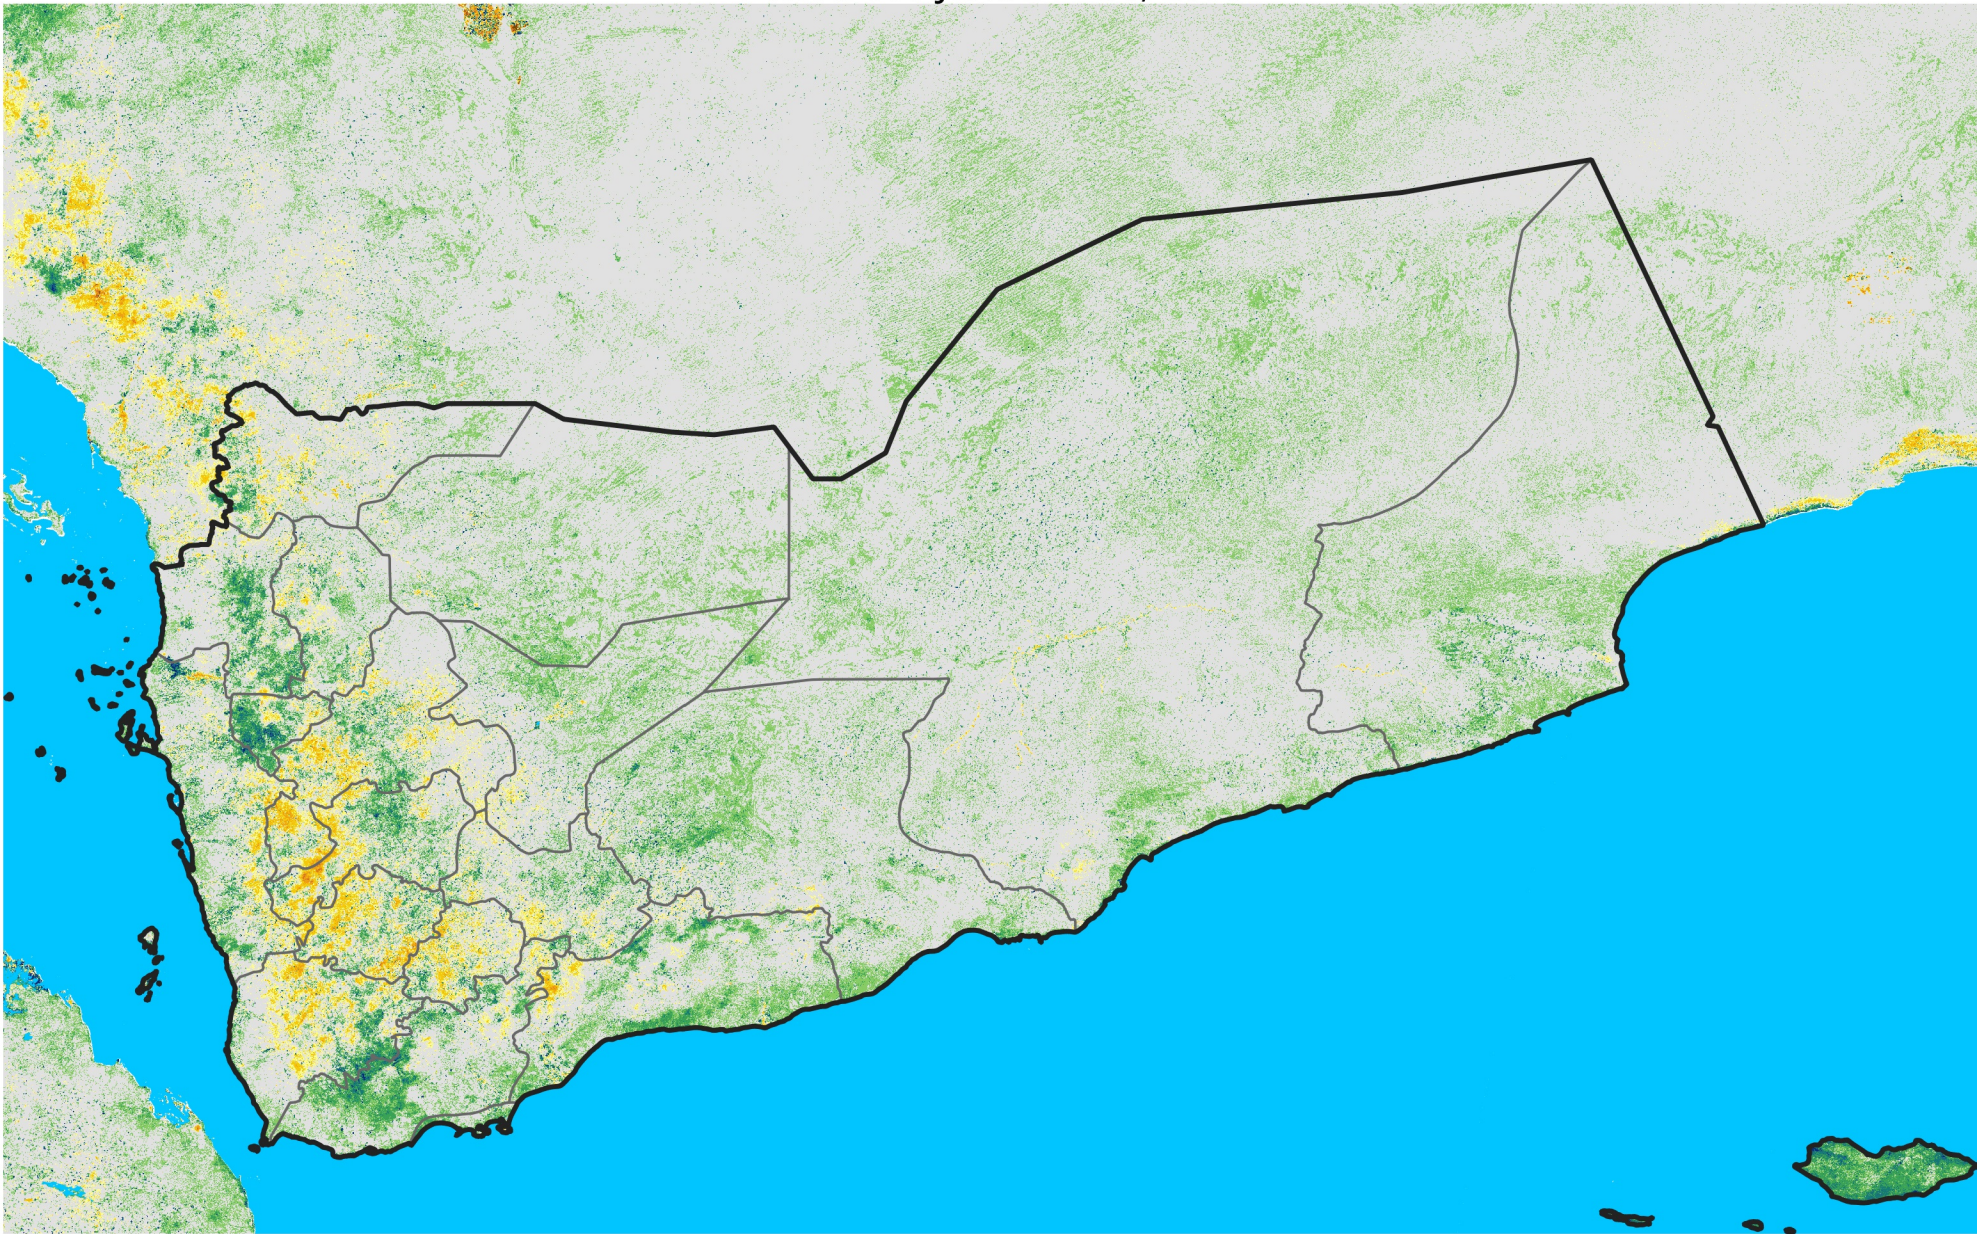

# Yemen

## Percent of Mean NDVI

2010 / mean (2003 - 2022)

Period 18 / June 21 - 30, 2010