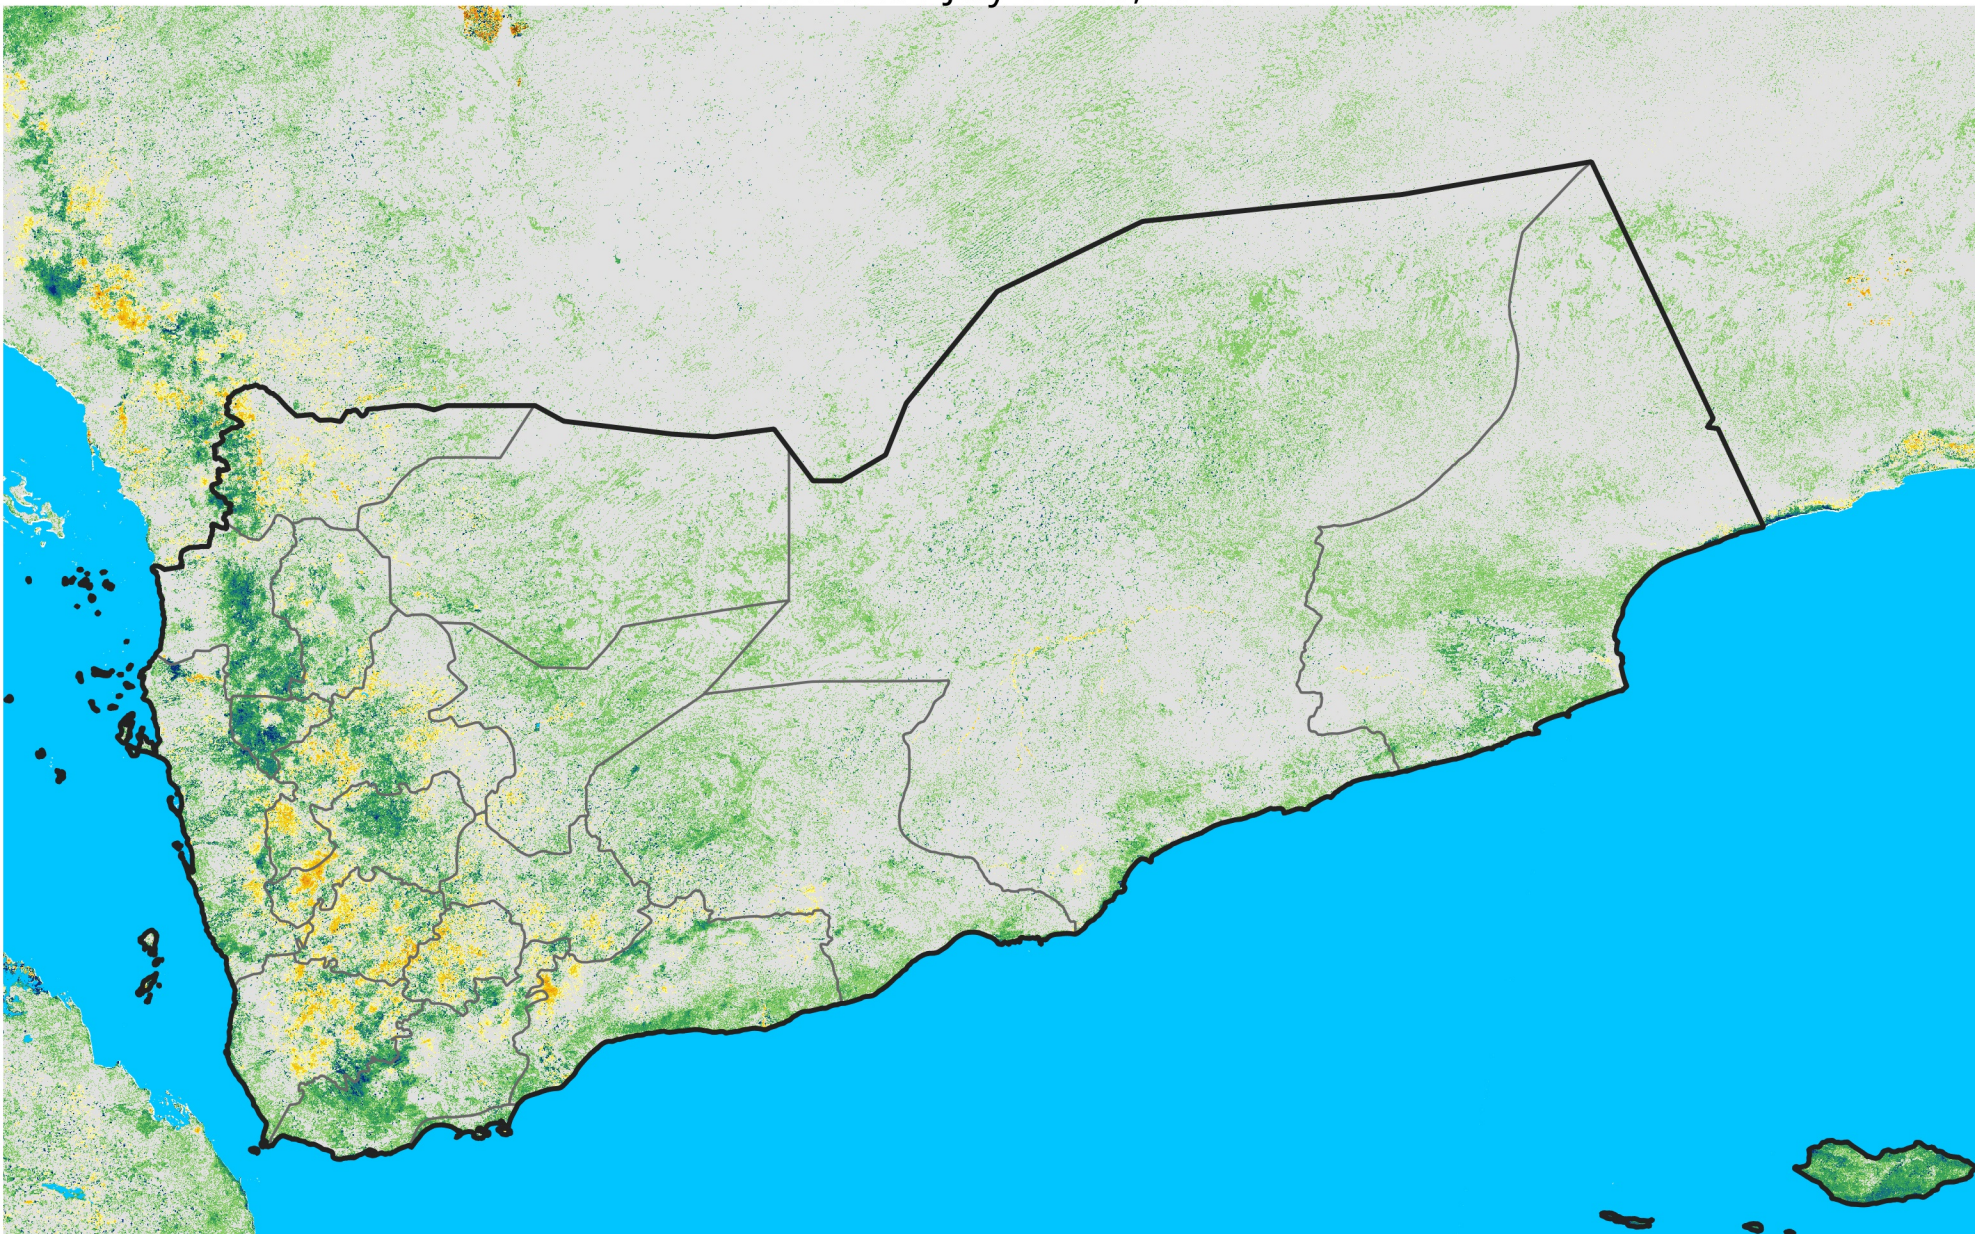

# Yemen

## Percent of Mean NDVI

2010 / mean (2003 - 2022)

Period 19 / July 01 - 10, 2010