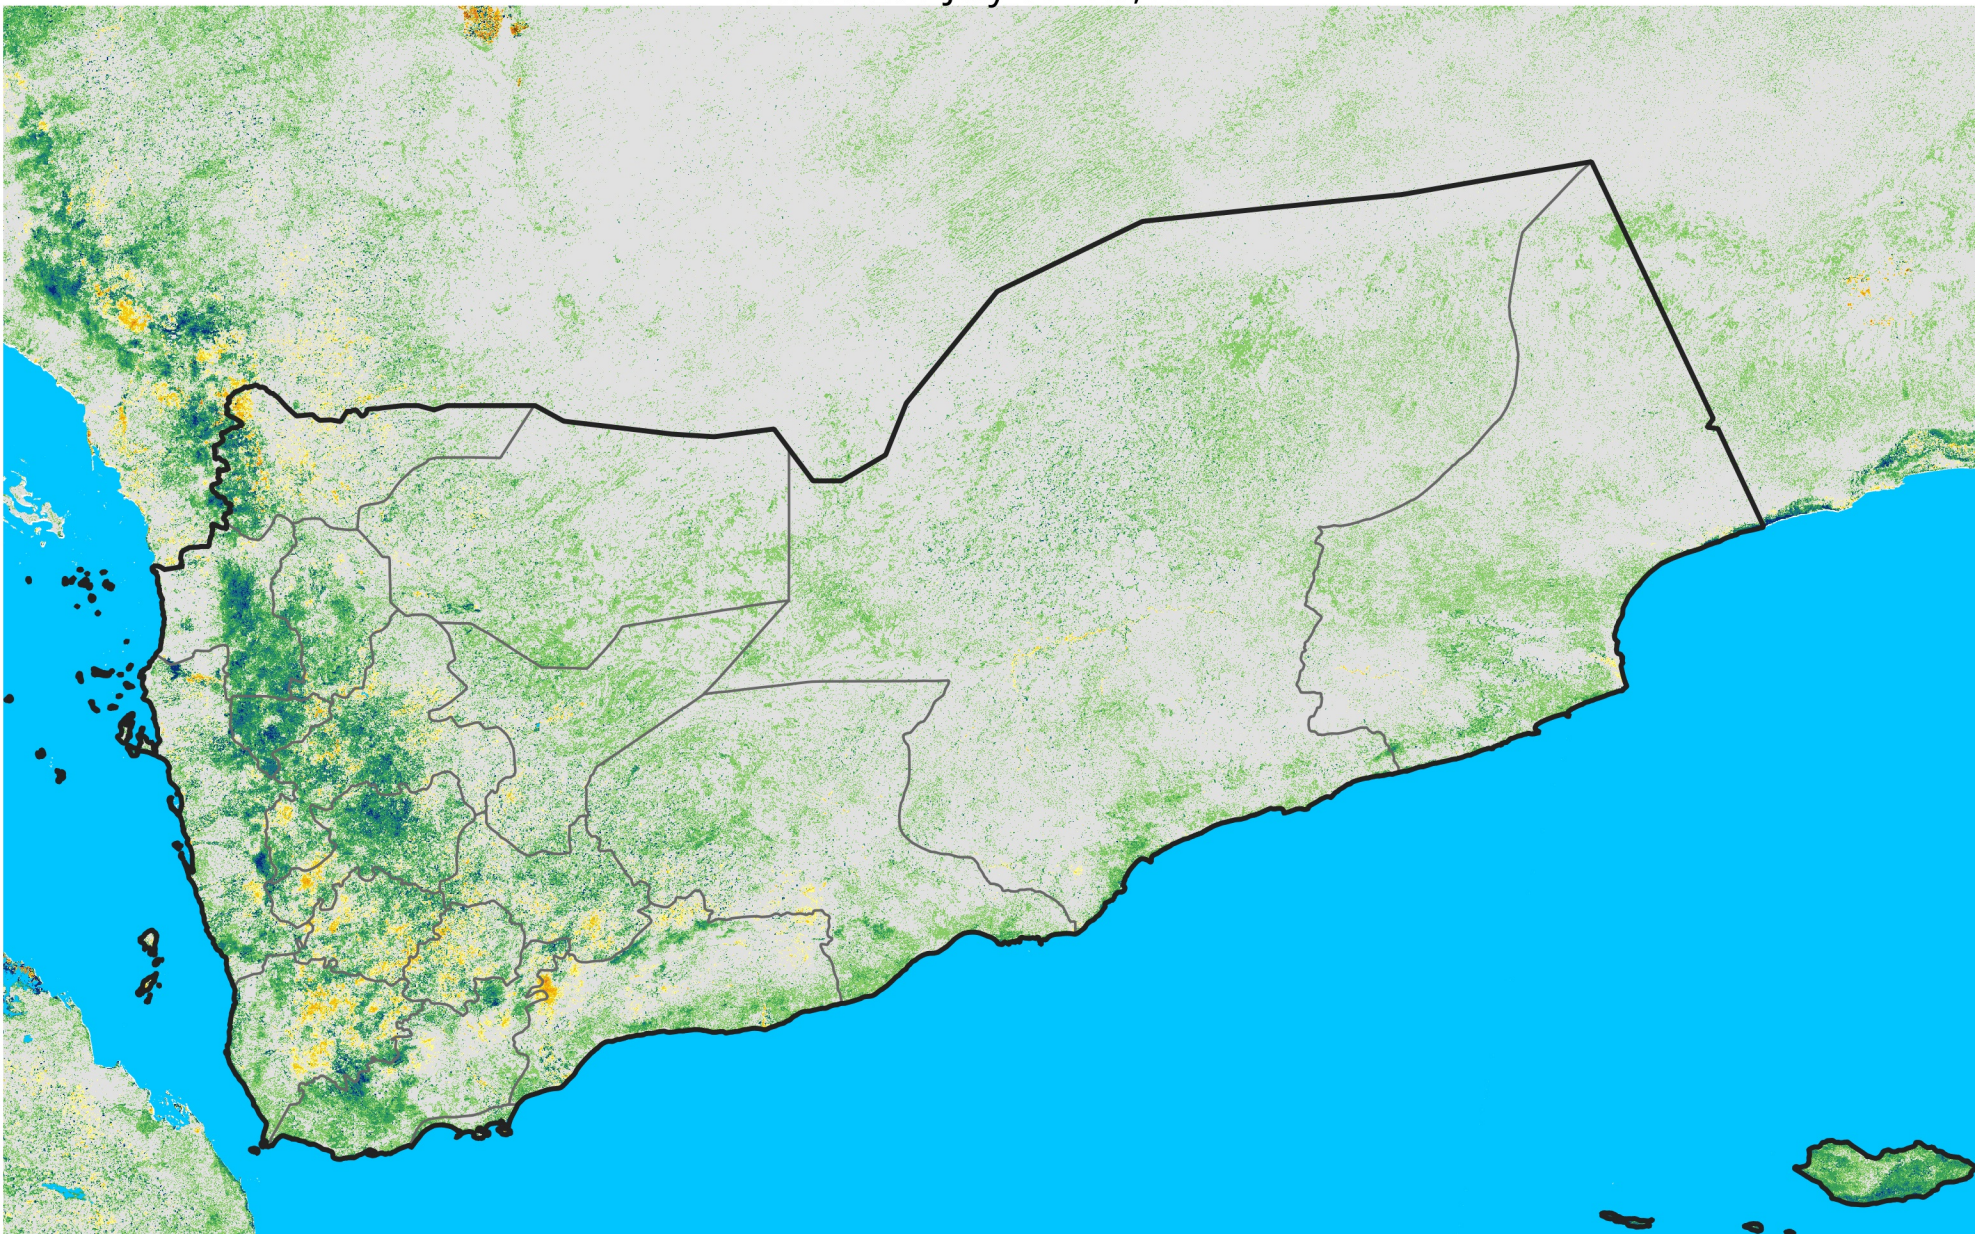

Yemen

Percent of Mean NDVI

2010 / mean (2003 - 2022)

Period 20 / July 11 - 20, 2010

Percent of Normal