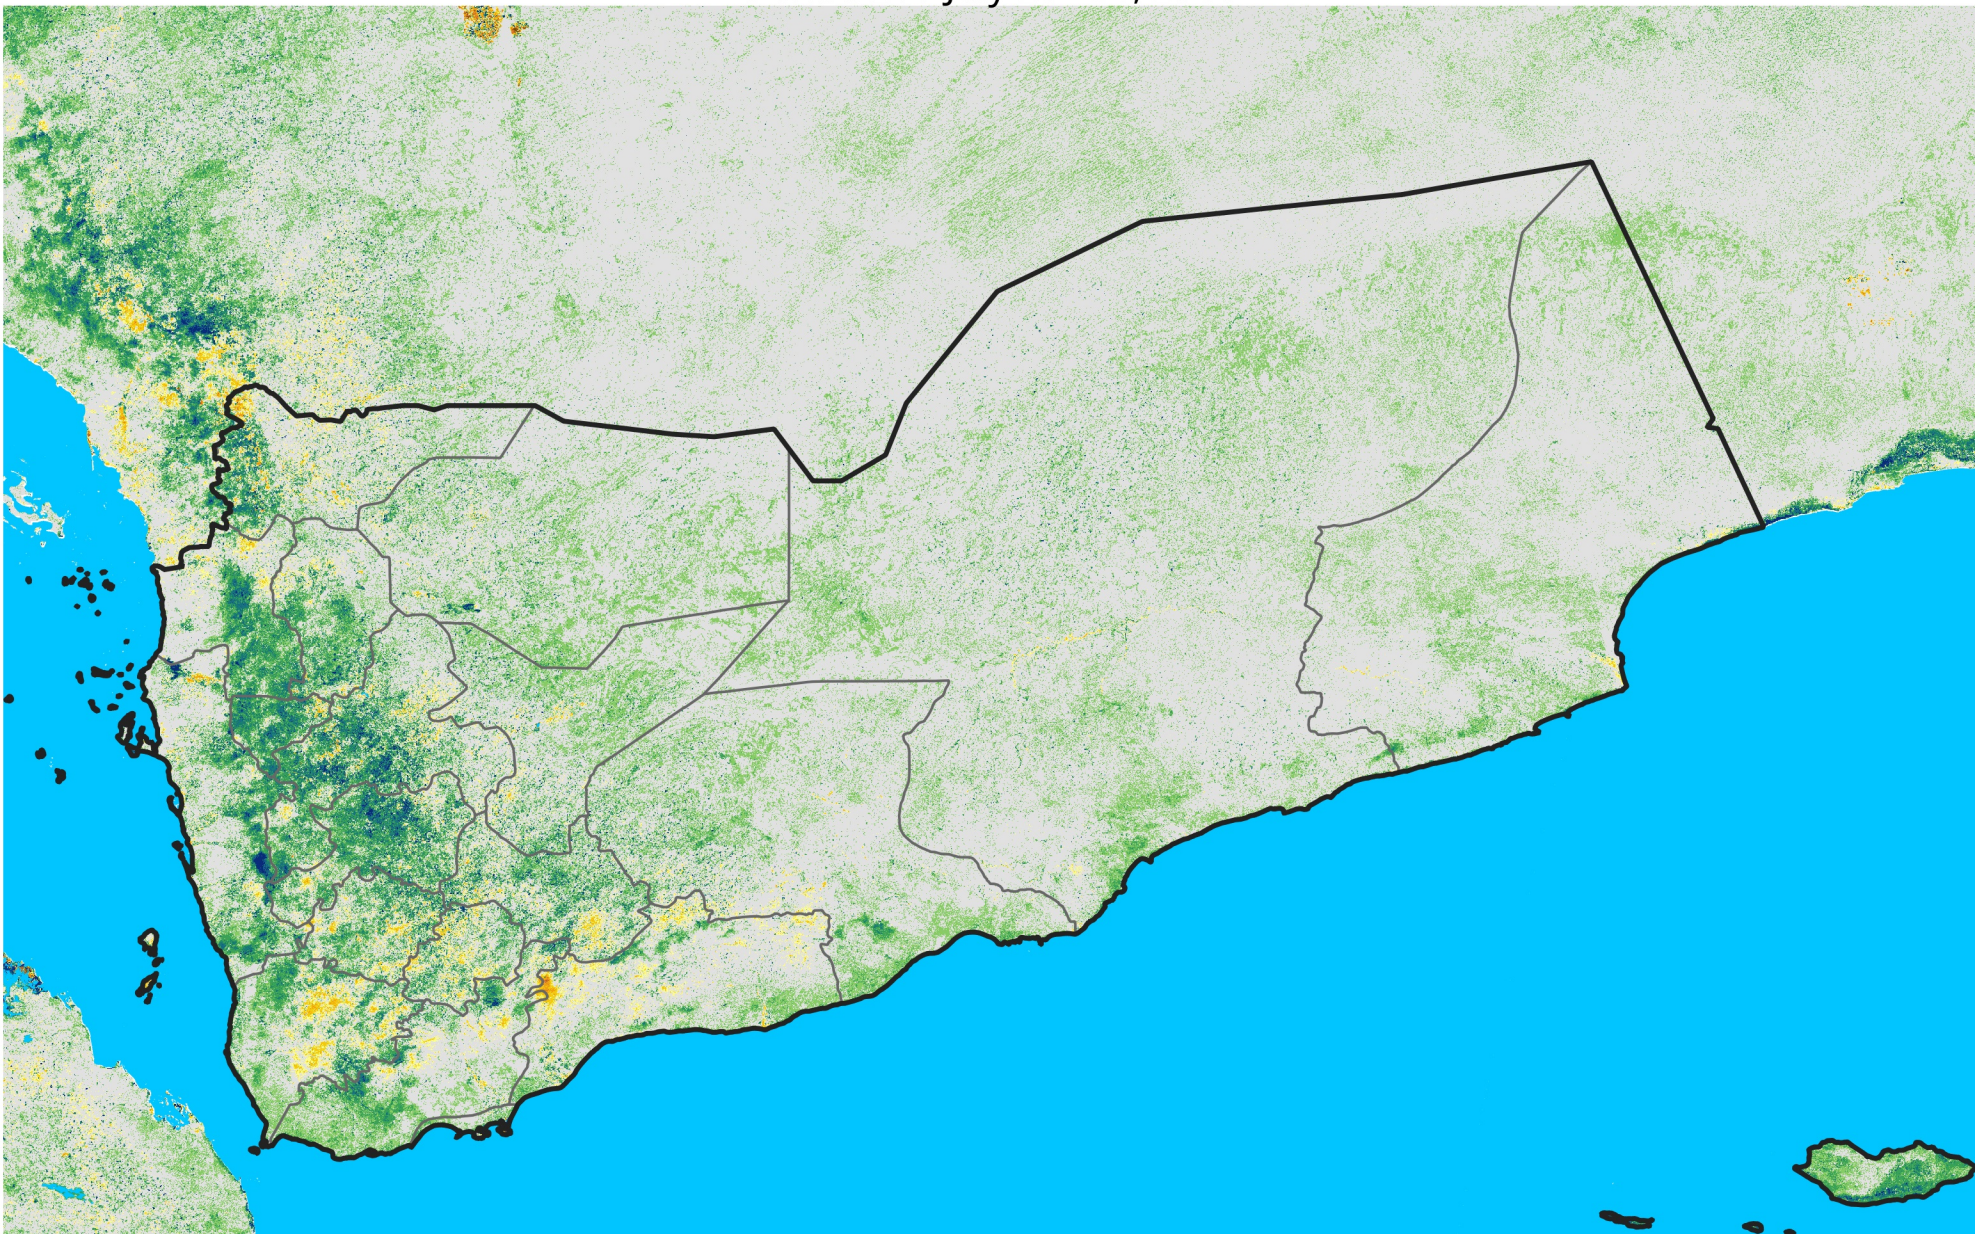

Yemen

Percent of Mean NDVI

2010 / mean (2003 - 2022)

Period 21 / July 21 - 31, 2010

Percent of Normal