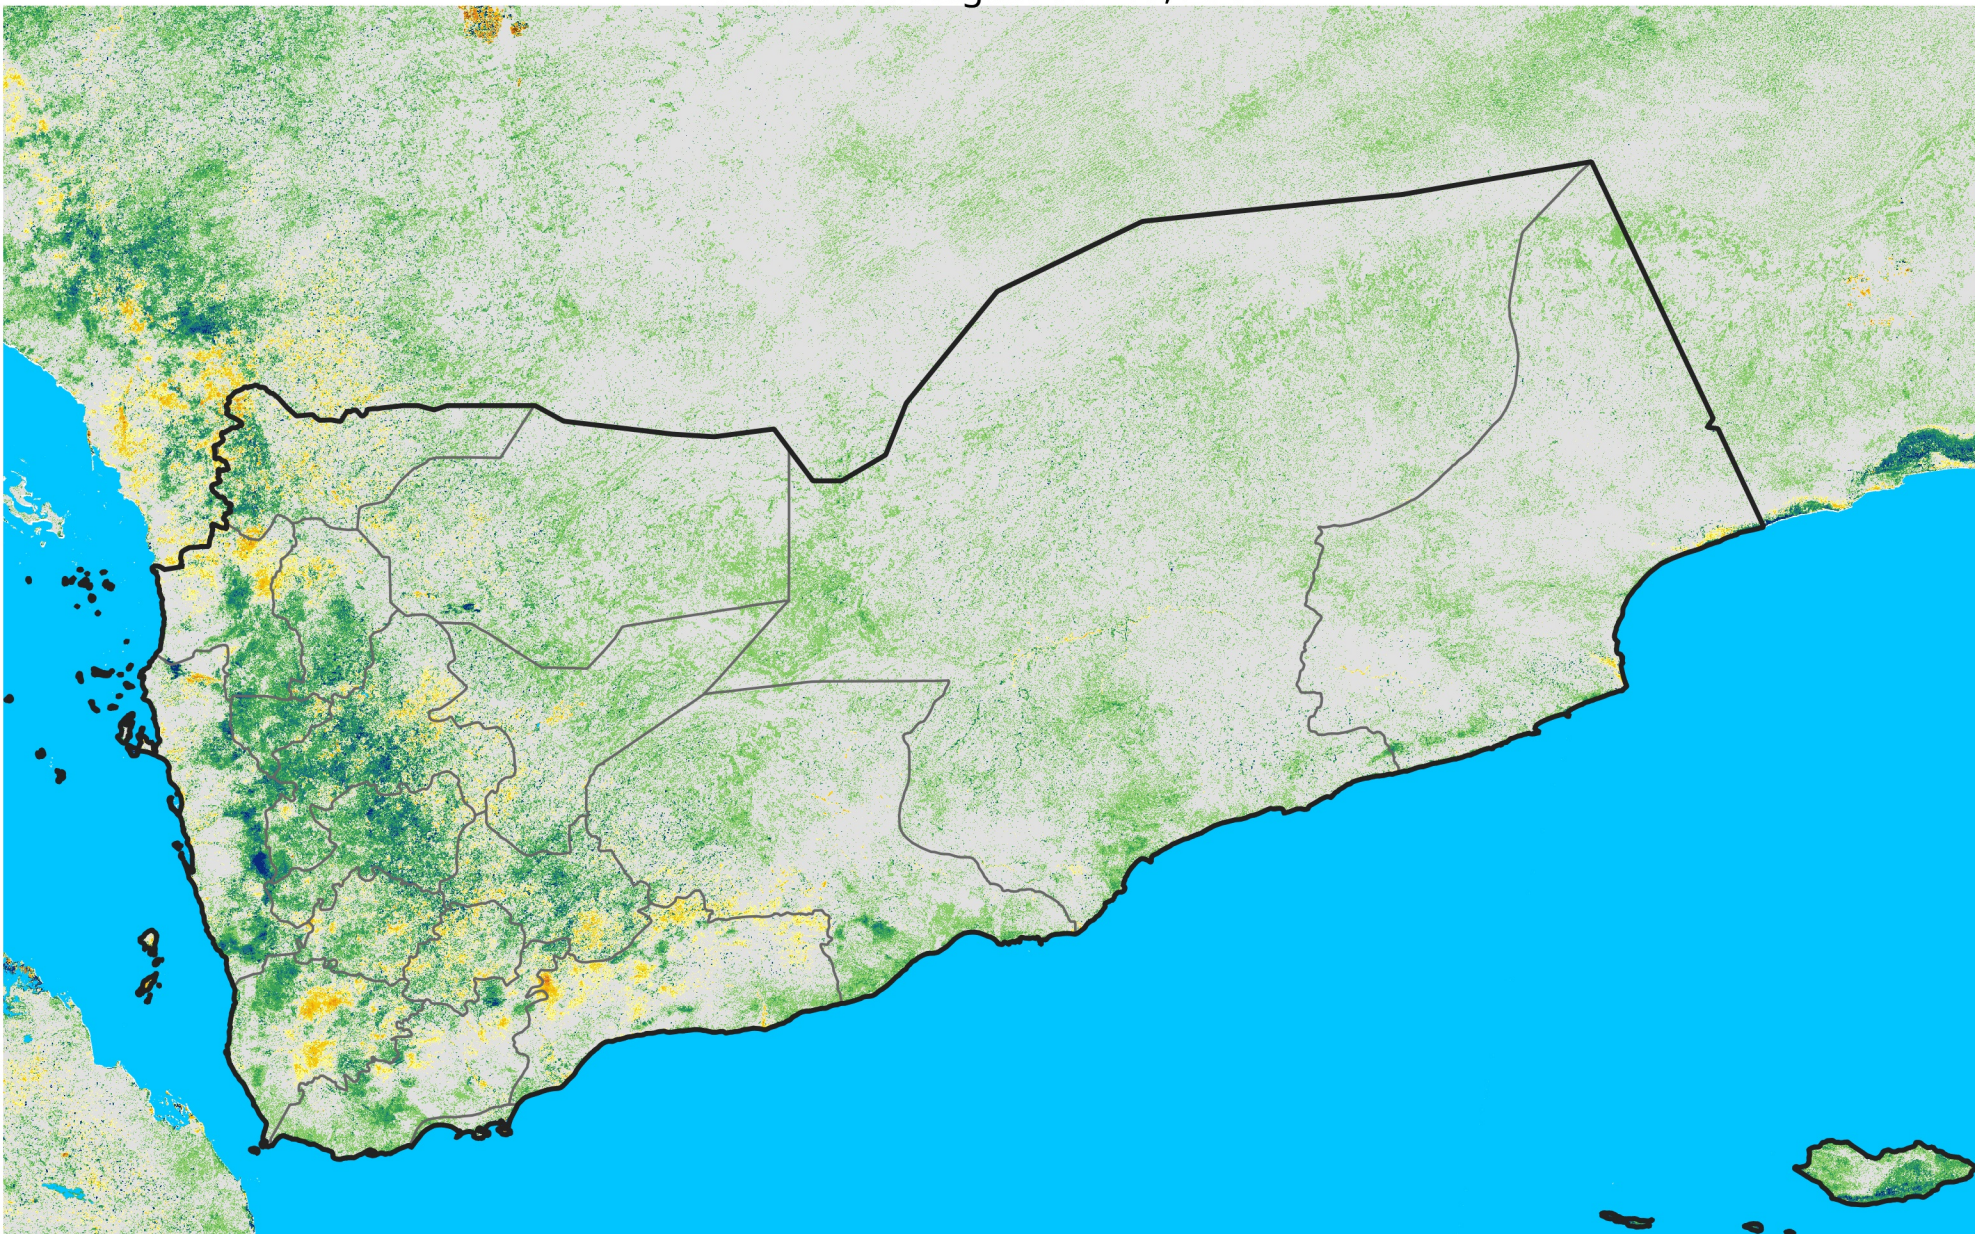

# Yemen

## Percent of Mean NDVI

2010 / mean (2003 - 2022)

Period 22 / August 01 - 10, 2010