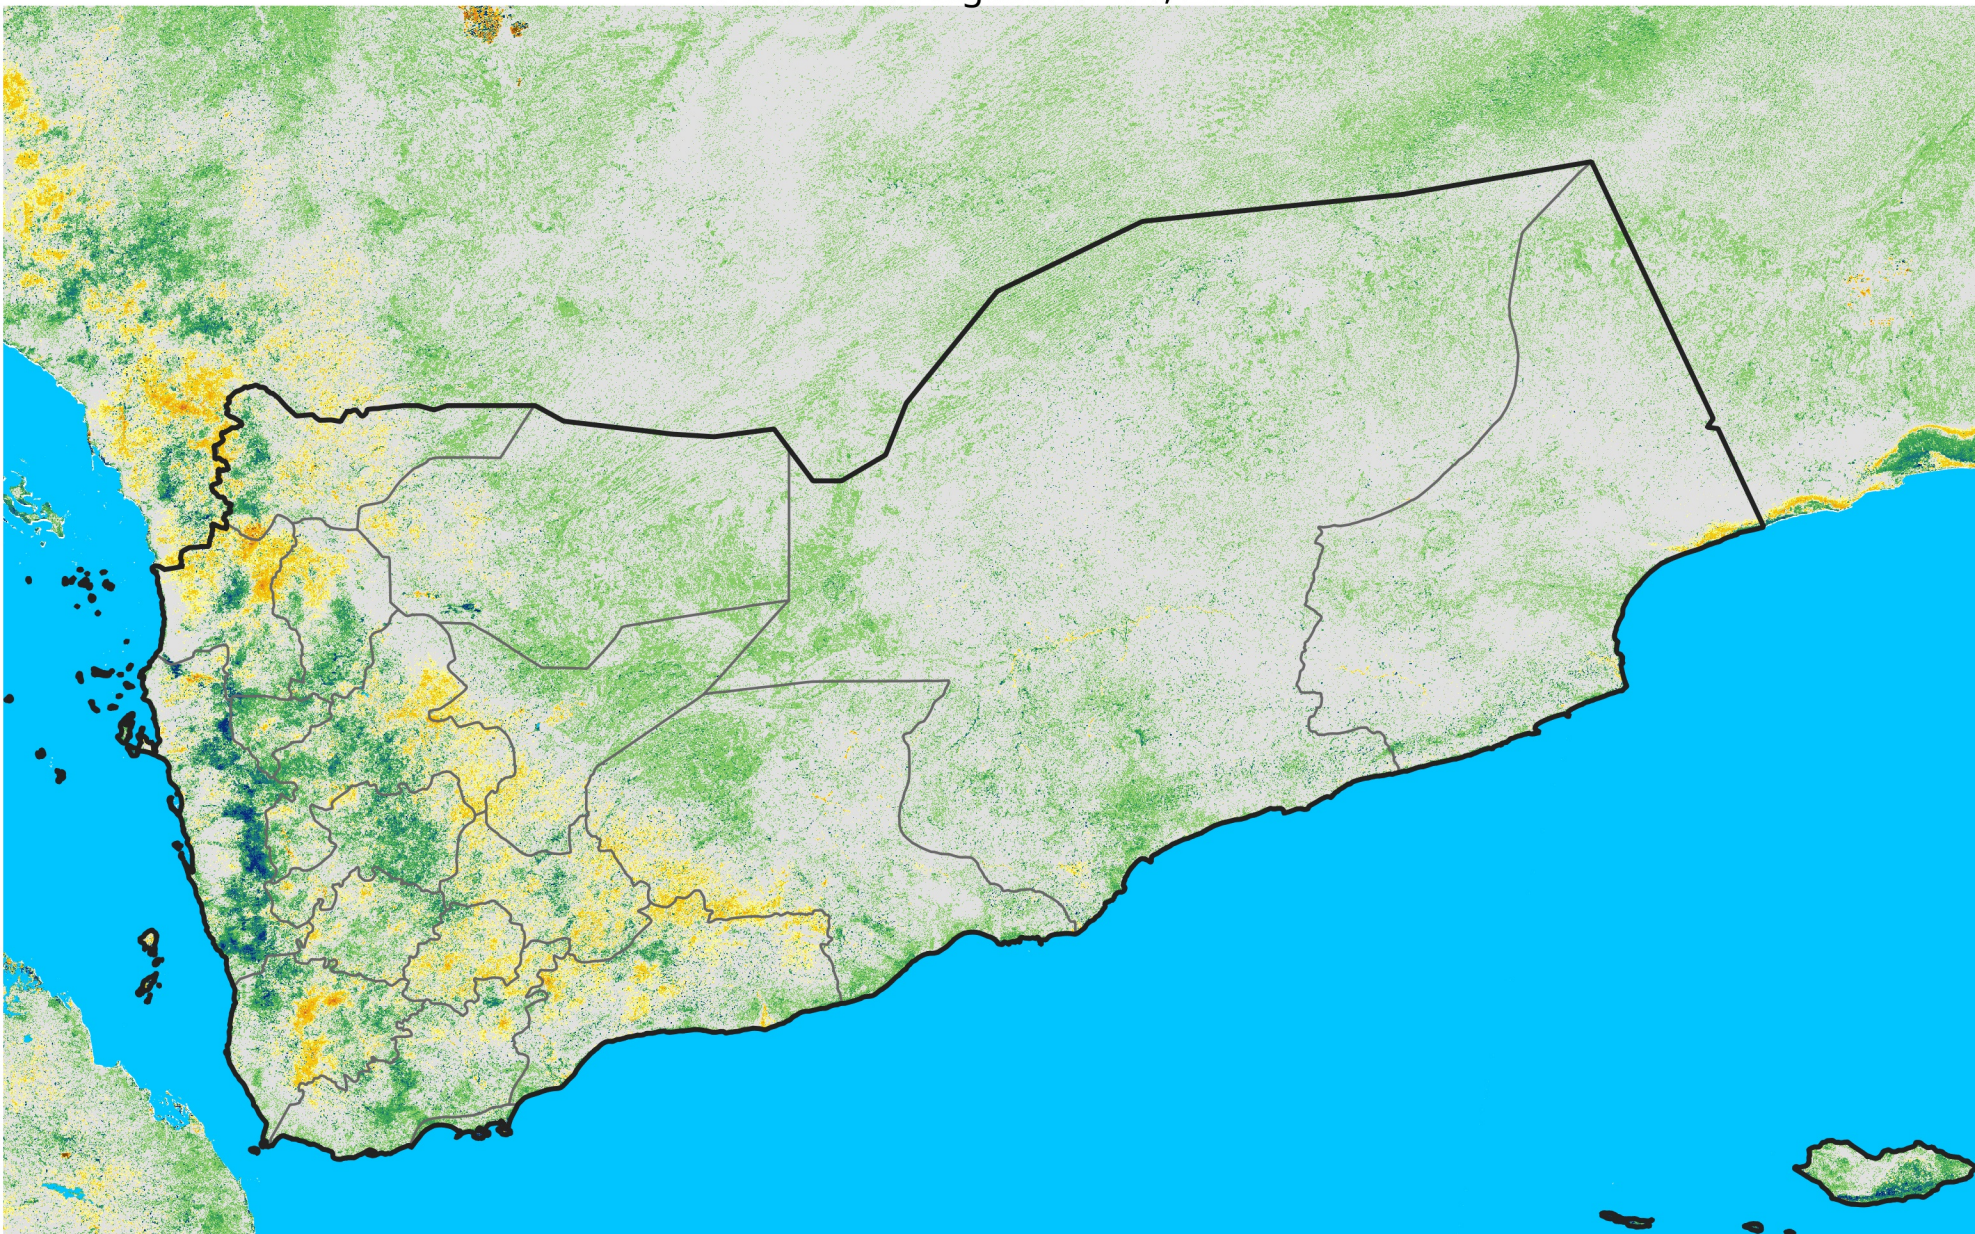

Yemen

Percent of Mean NDVI

2010 / mean (2003 - 2022)

Period 24 / August 21 - 31, 2010

Percent of Normal