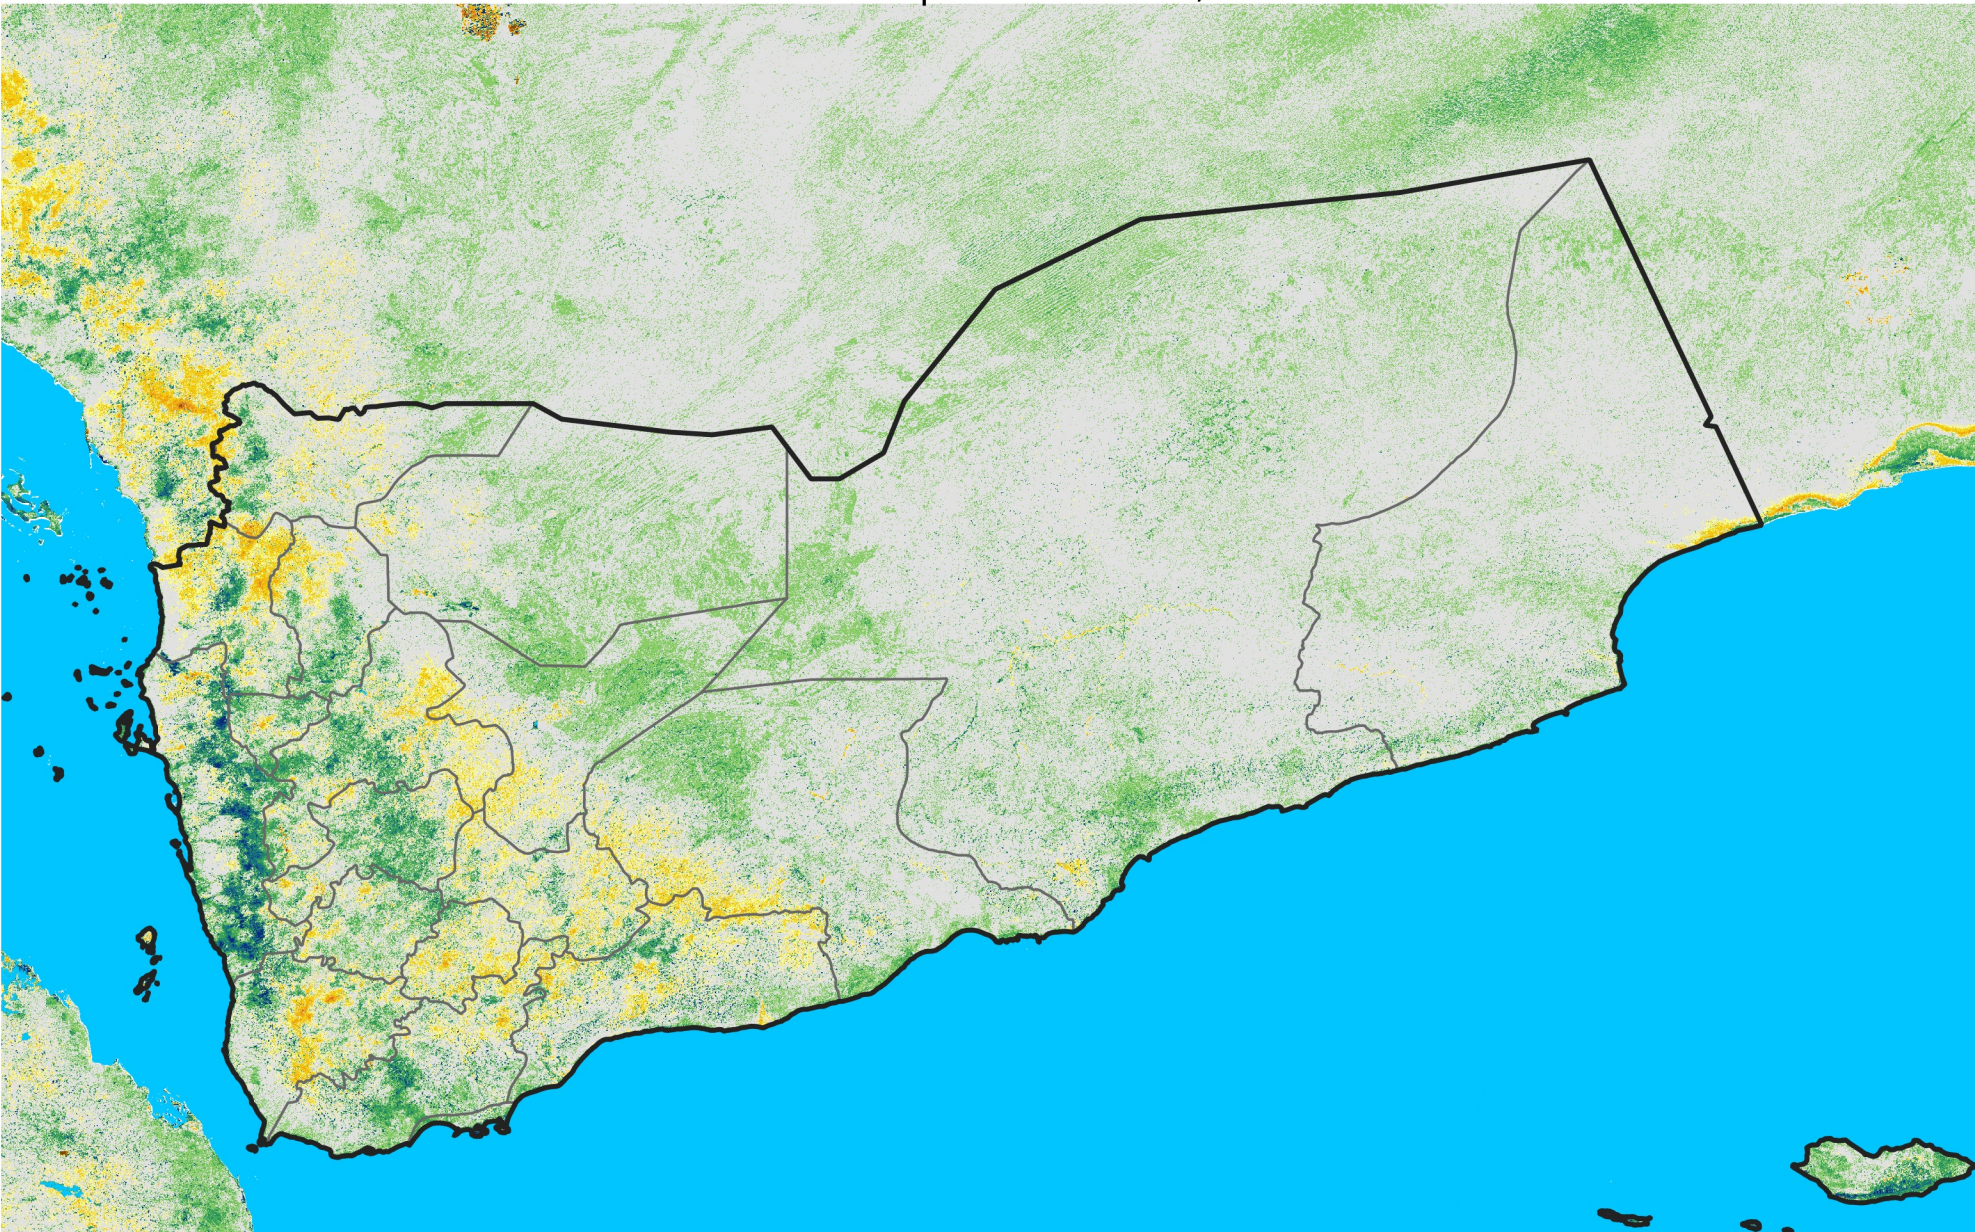

Yemen

Percent of Mean NDVI

2010 / mean (2003 - 2022)

Period 25 / September 01 - 10, 2010

Percent of Normal