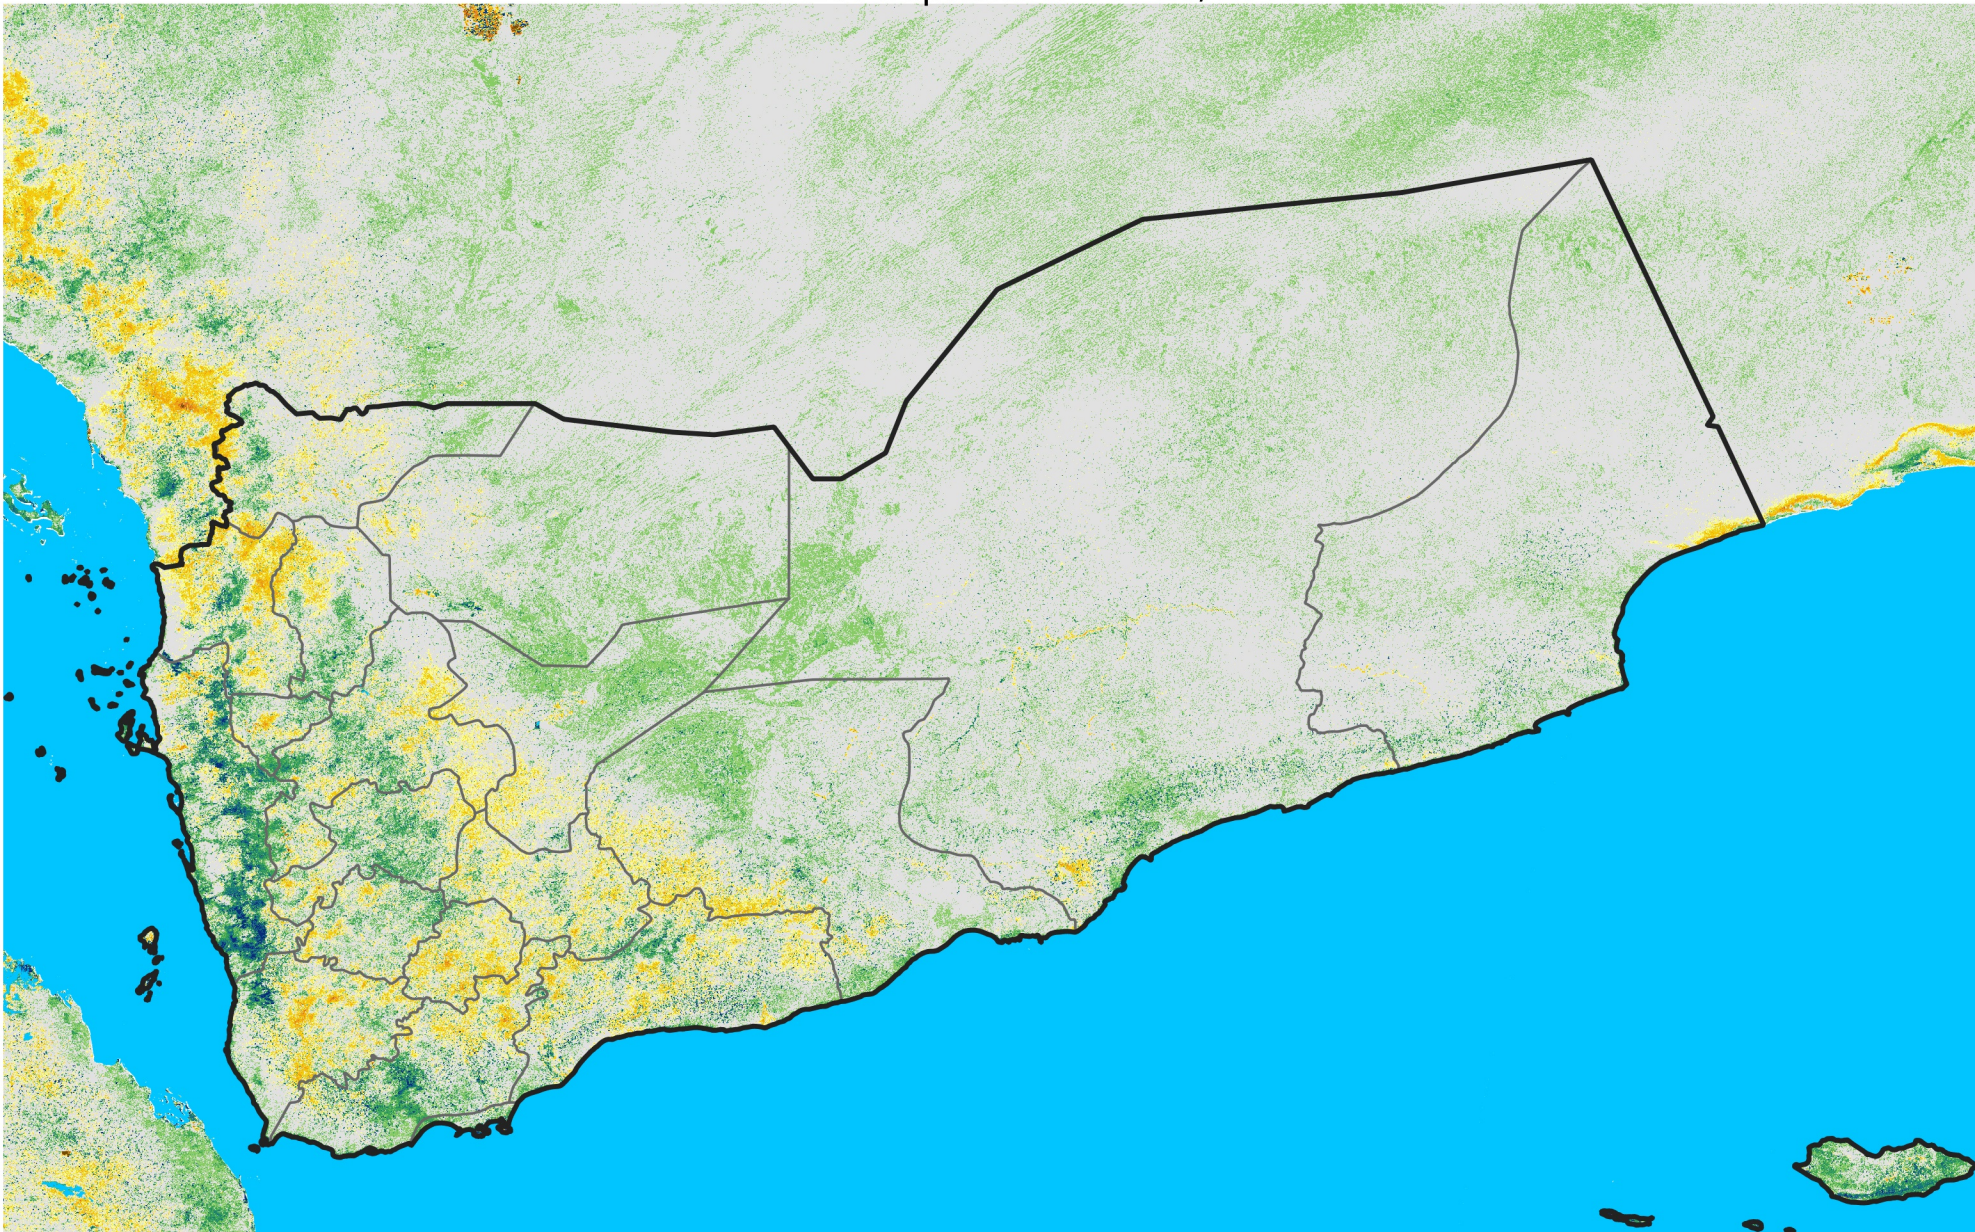

# Yemen

## Percent of Mean NDVI

2010 / mean (2003 - 2022)

Period 26 / September 11 - 20, 2010