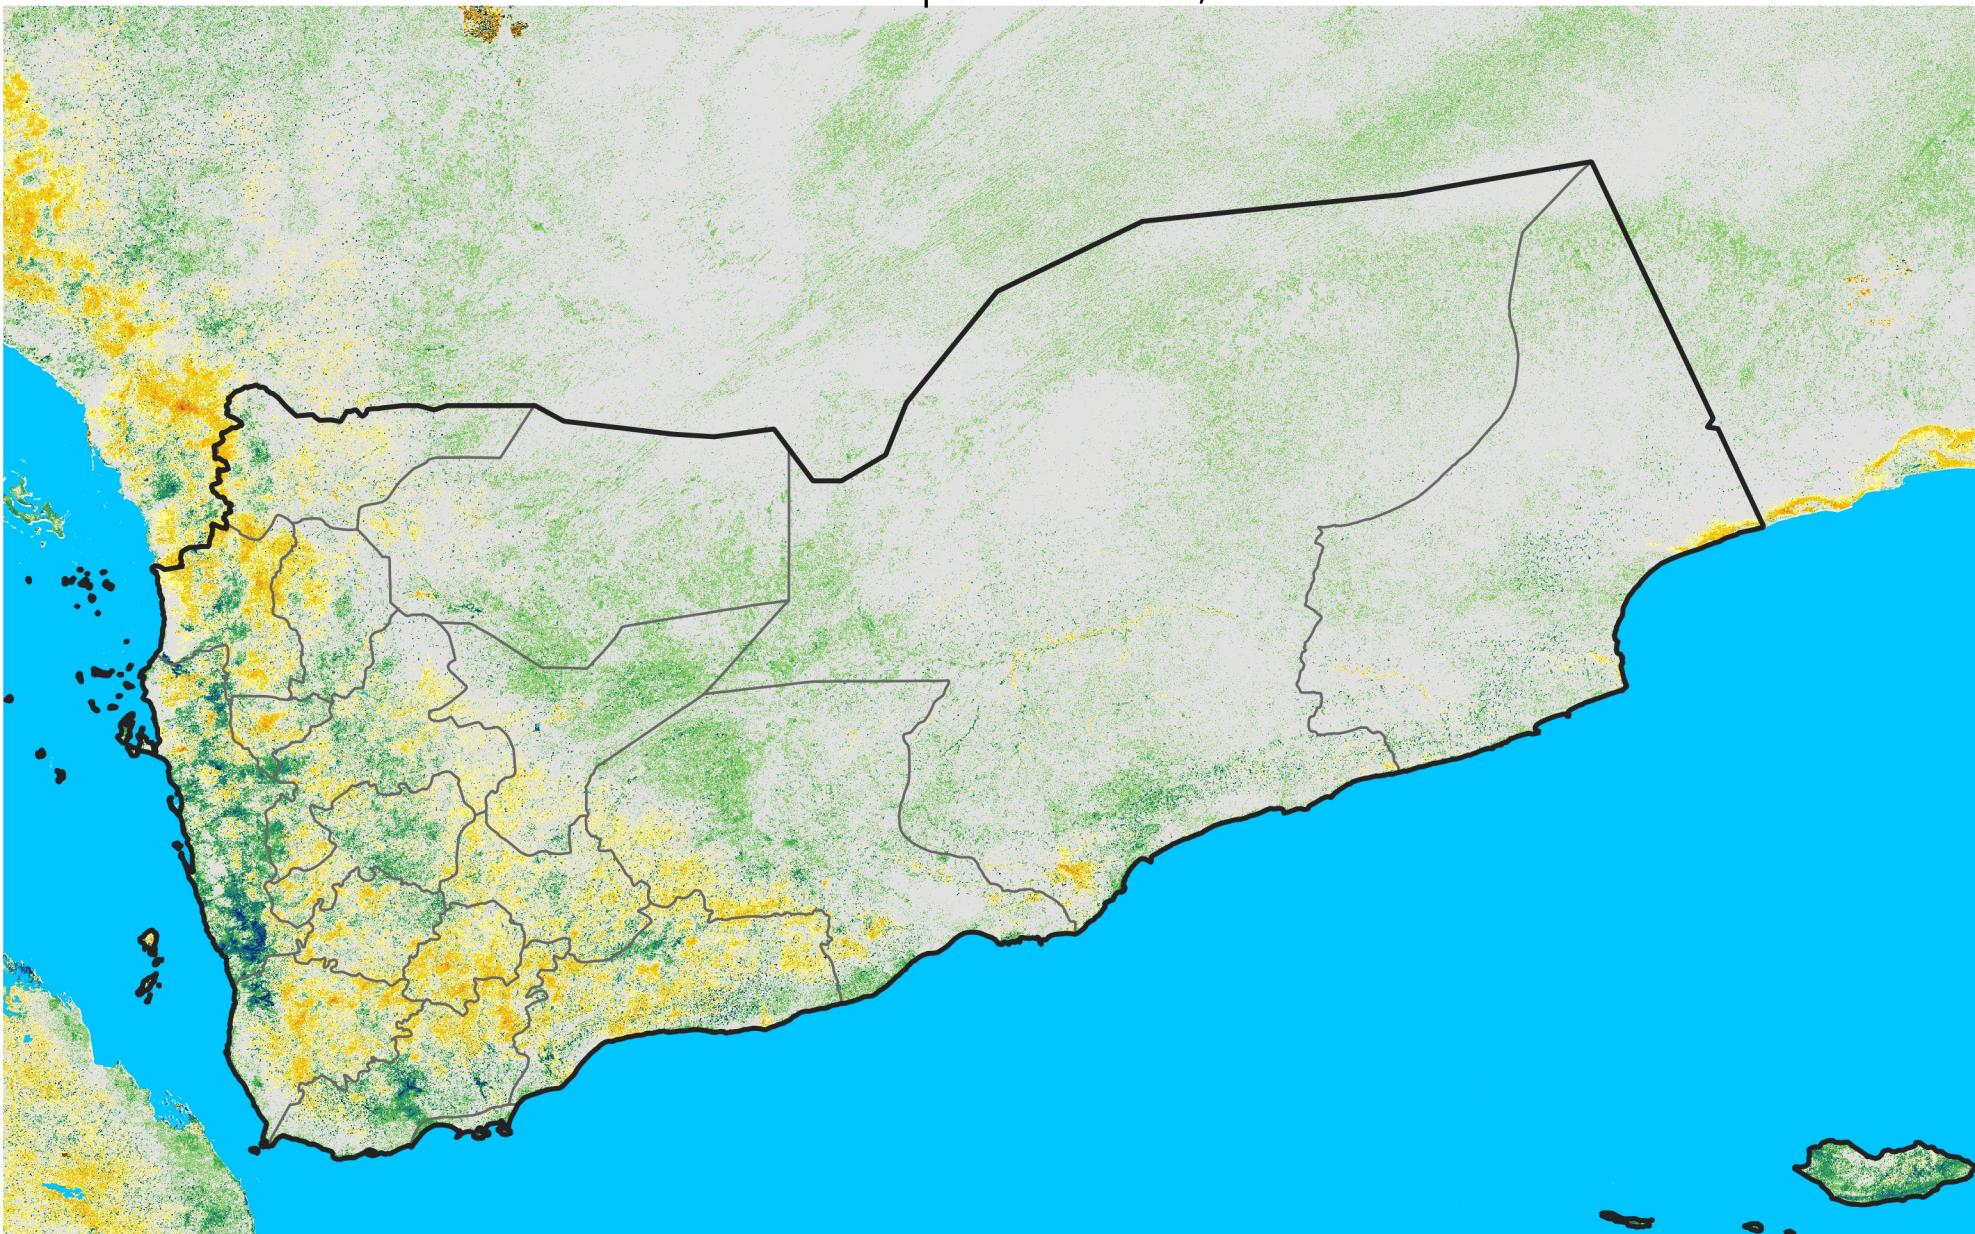

Yemen

Percent of Mean NDVI

2010 / mean (2003 - 2022)

Period 27 / September 21 - 30, 2010

Percent of Normal