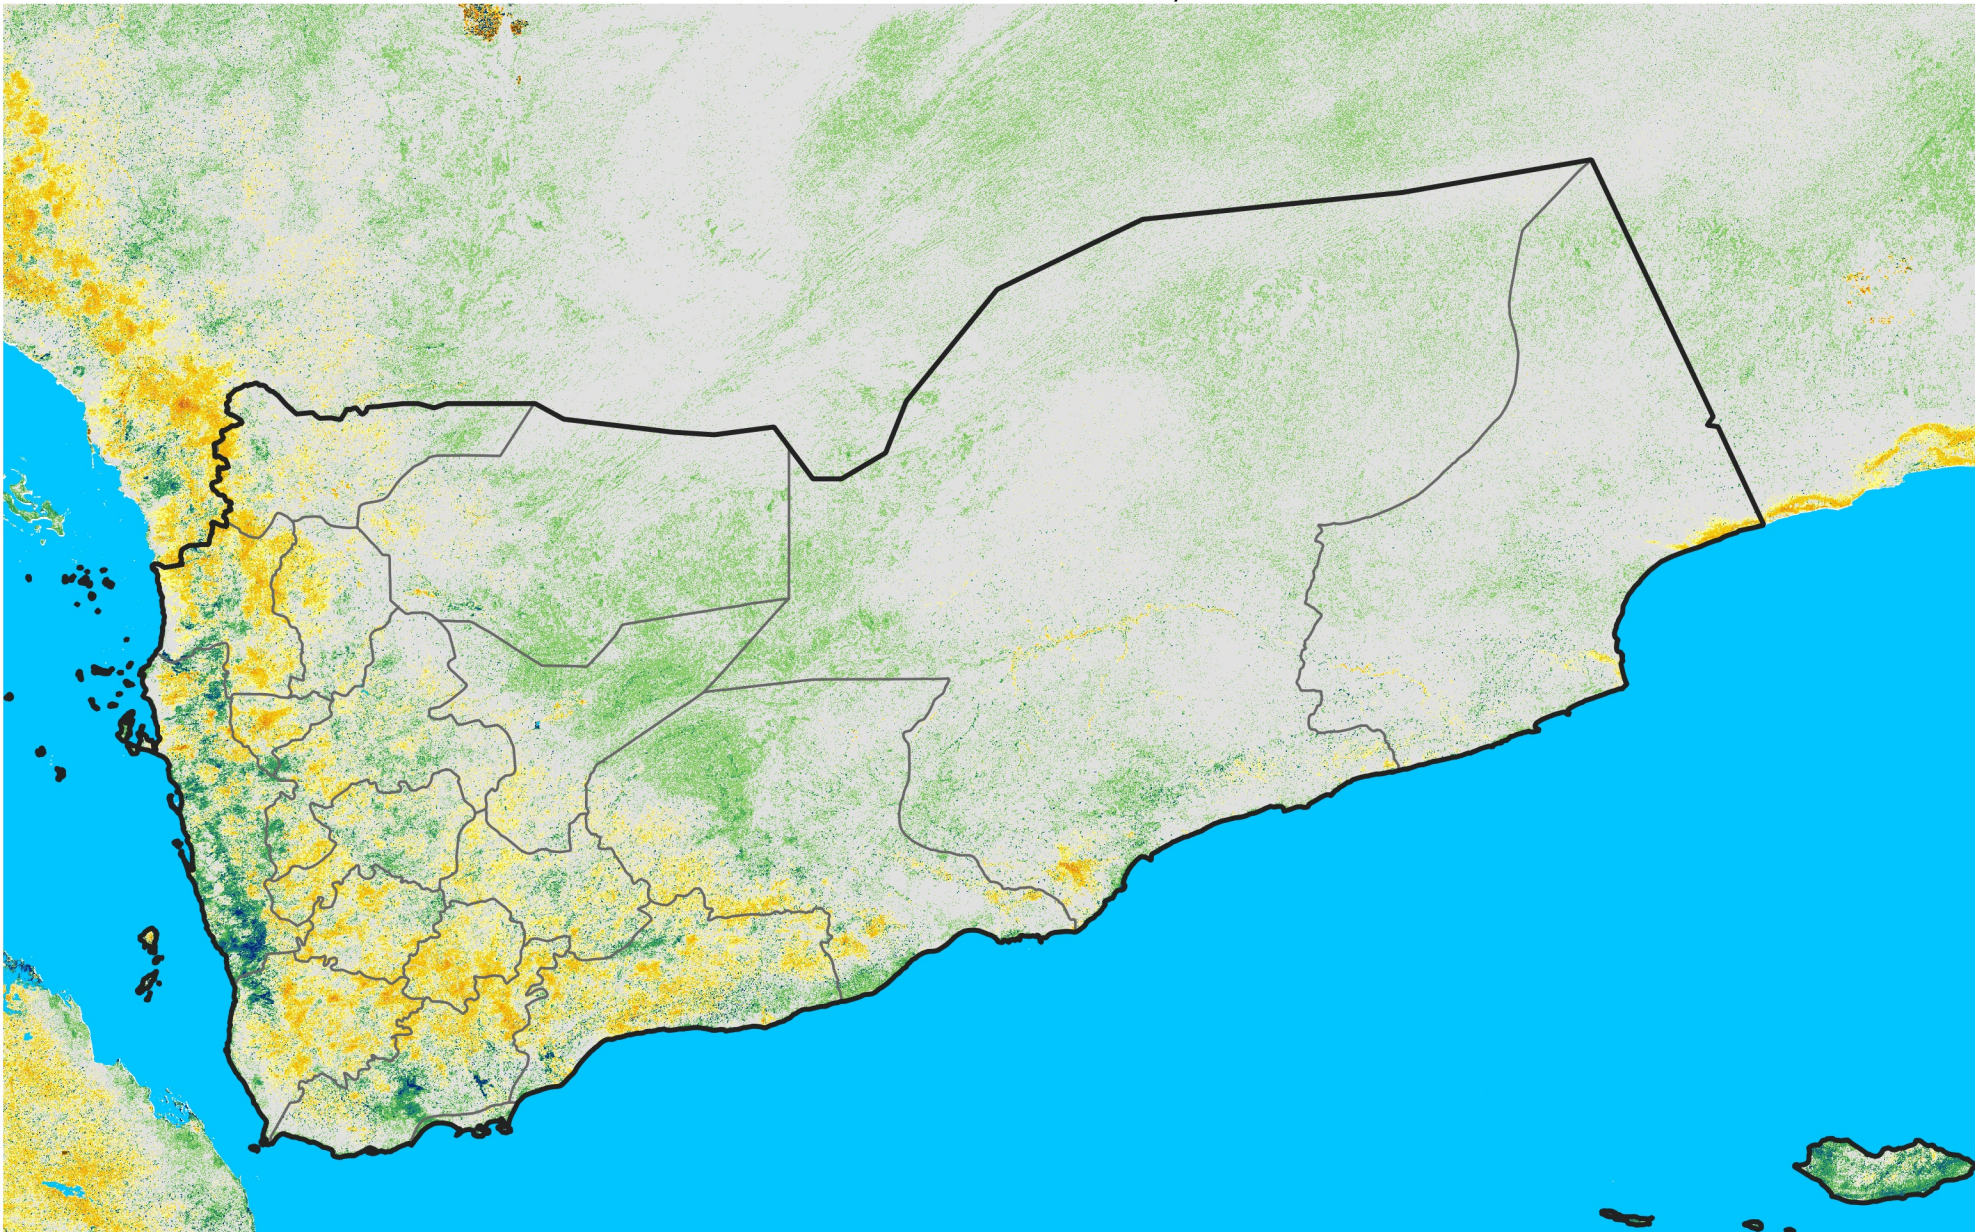

Yemen

Percent of Mean NDVI

2010 / mean (2003 - 2022)

Period 28 / October 01 - 10, 2010

Percent of Normal