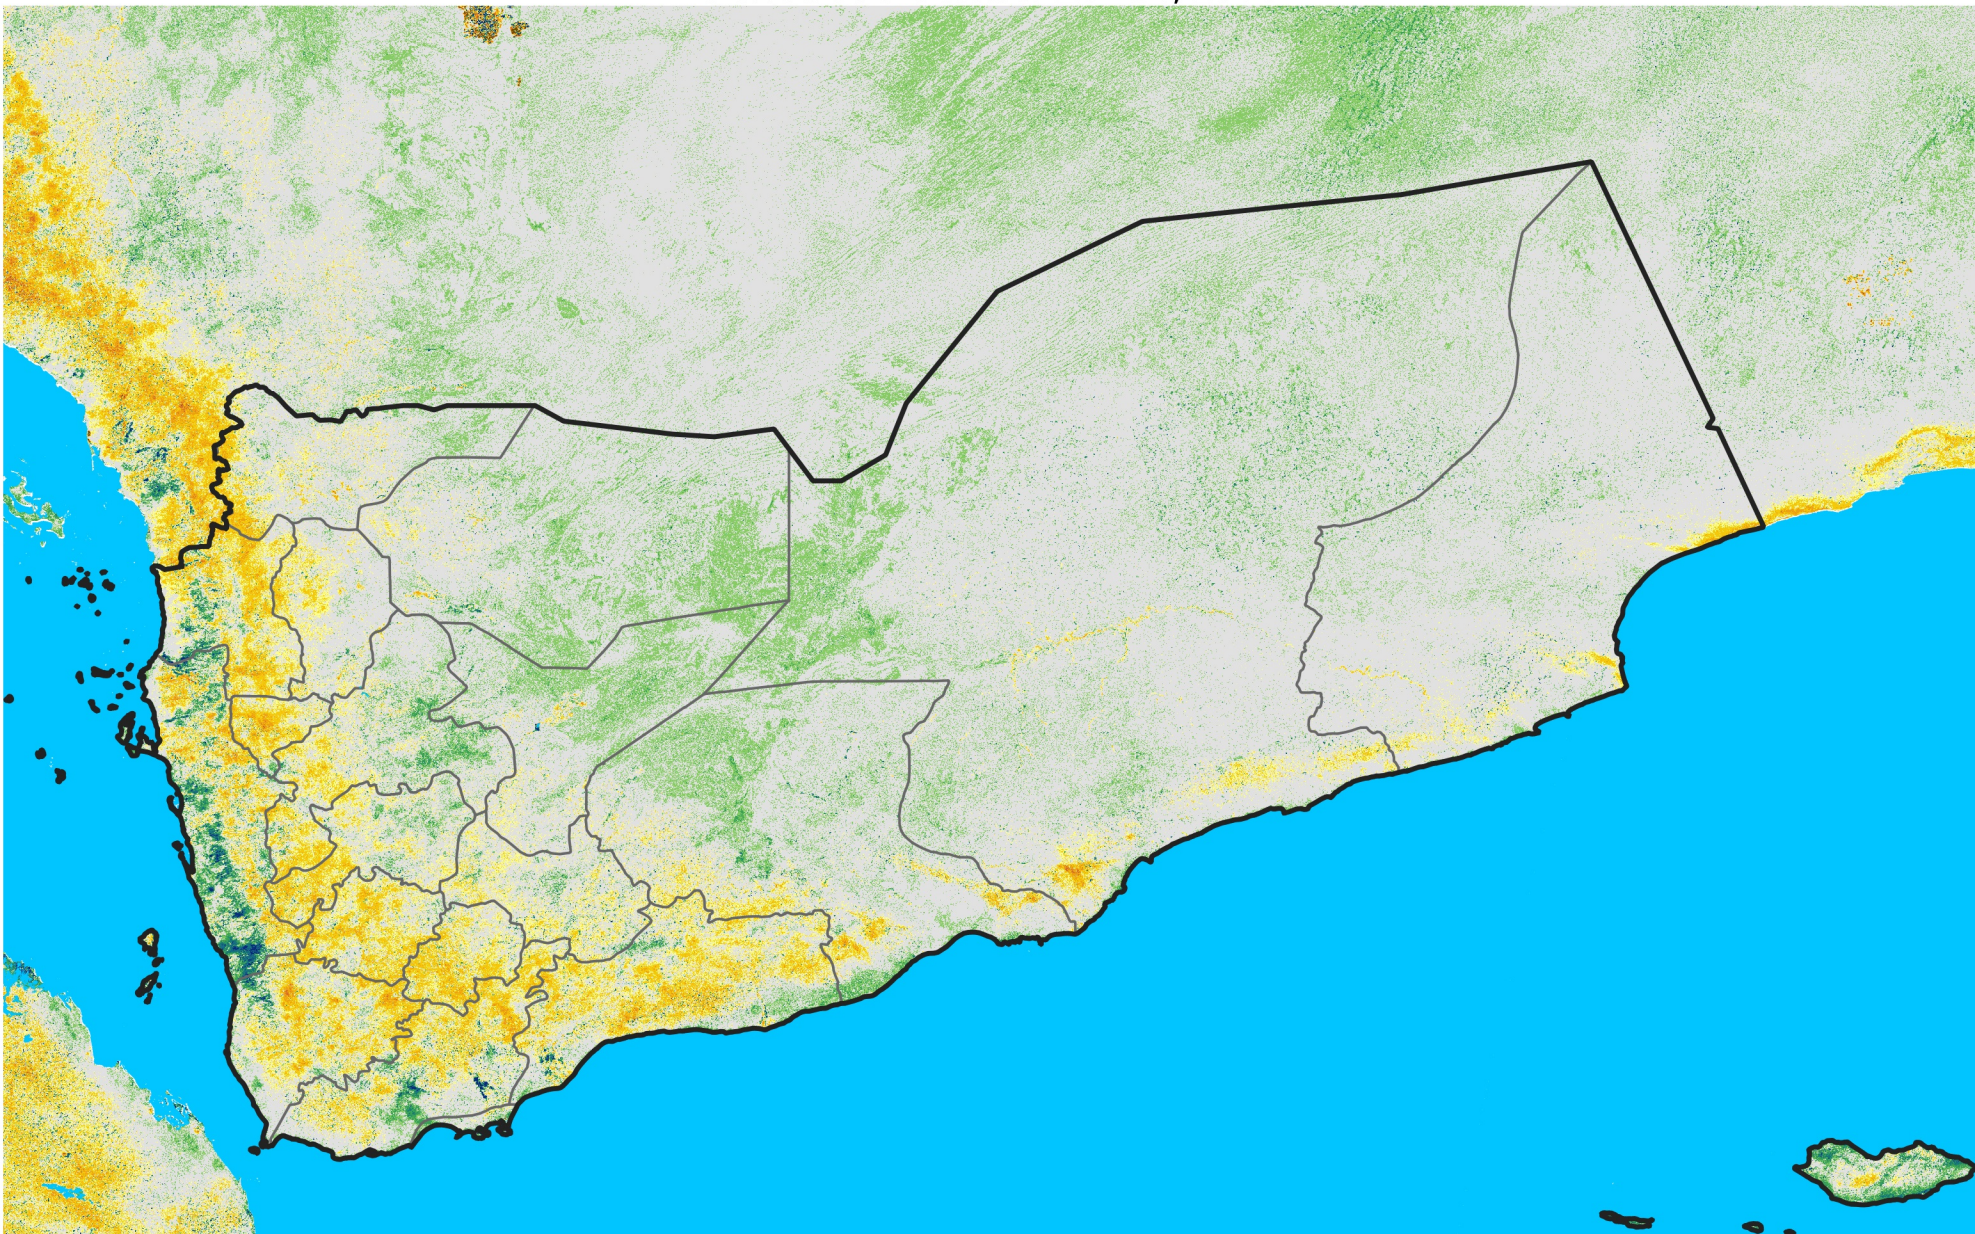

Yemen

Percent of Mean NDVI

2010 / mean (2003 - 2022)

Period 30 / October 21 - 31, 2010

Percent of Normal