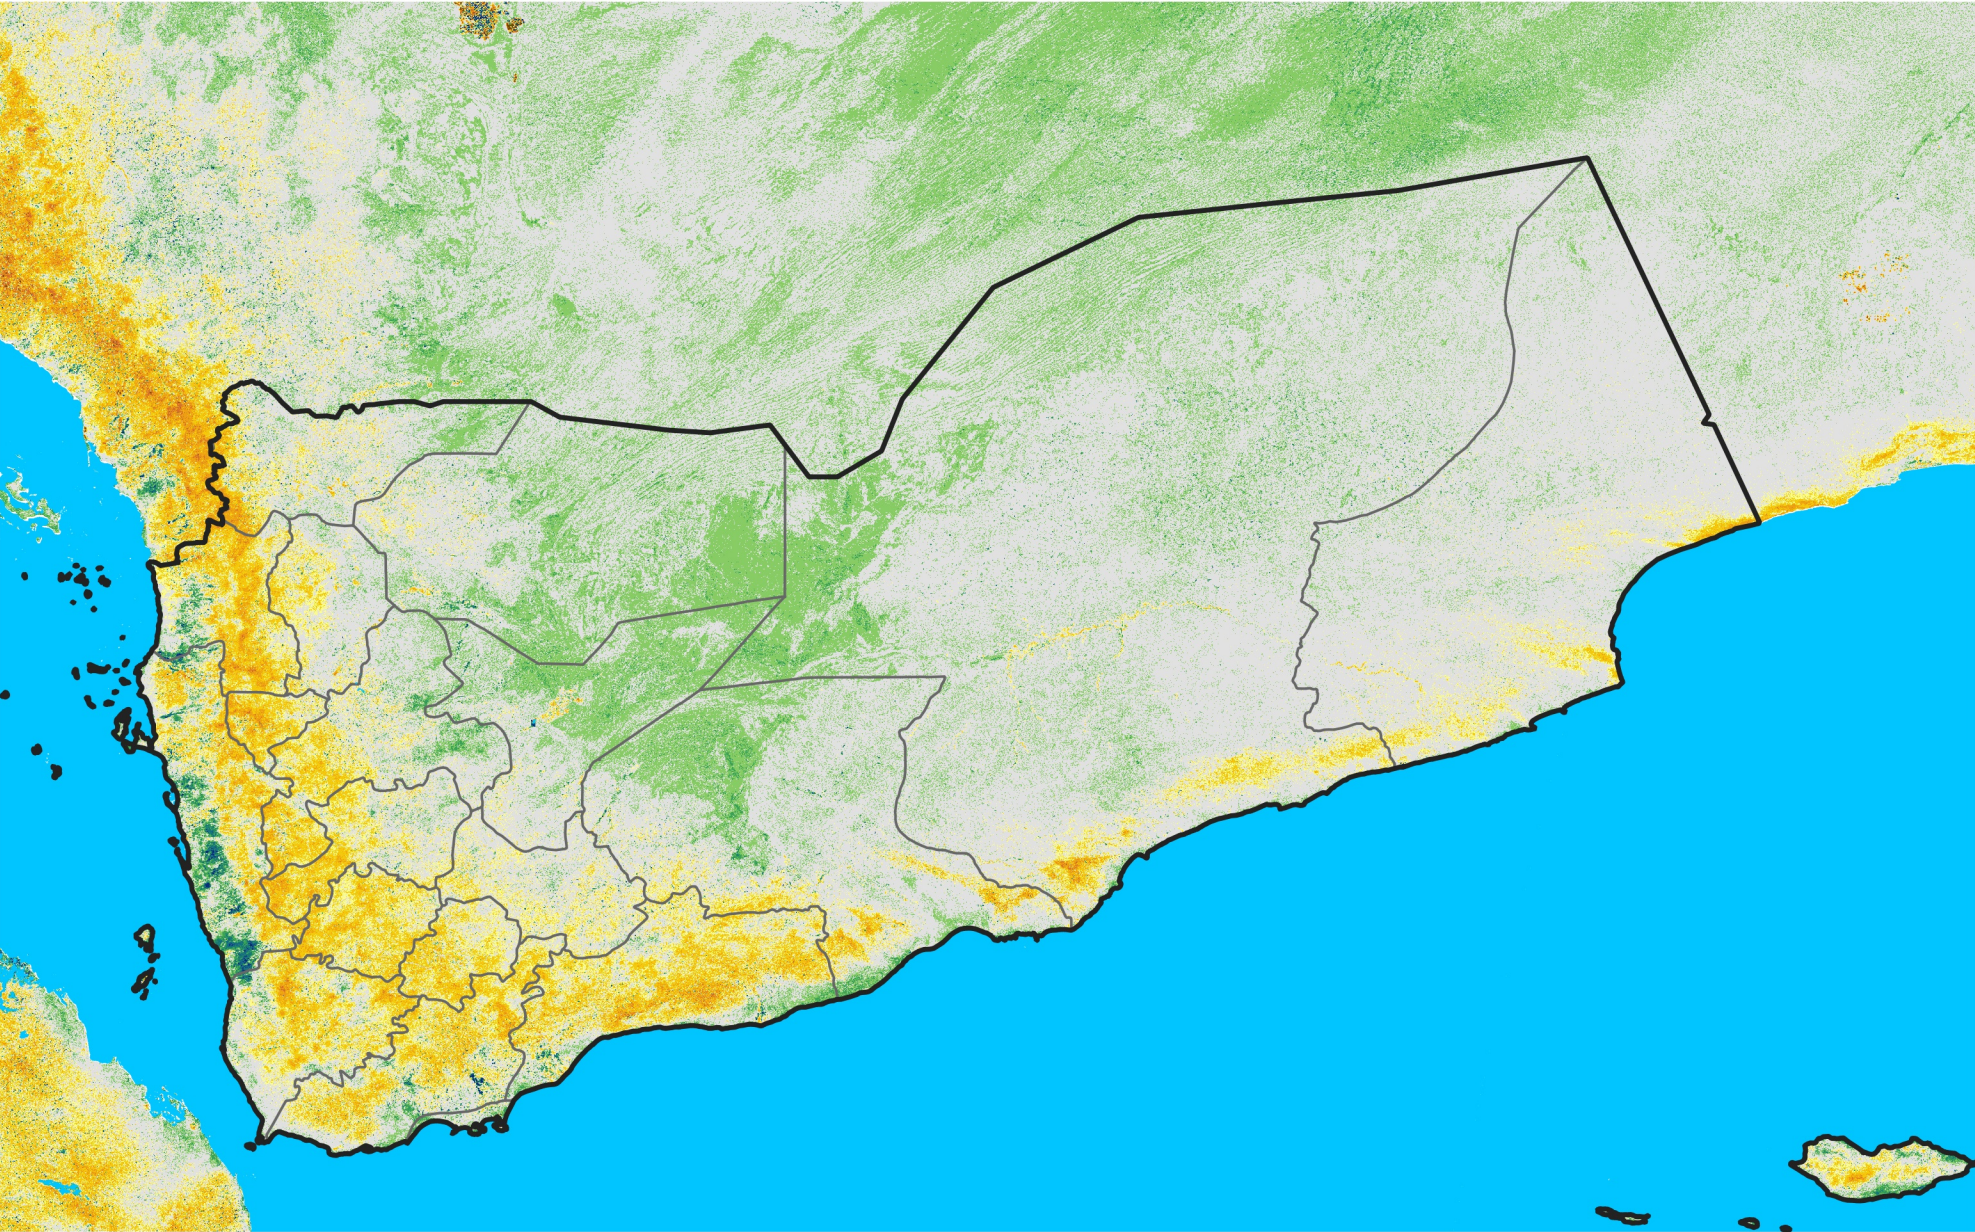

Yemen

Percent of Mean NDVI

2010 / mean (2003 - 2022)

Period 32 / November 11 - 20, 2010

Percent of Normal