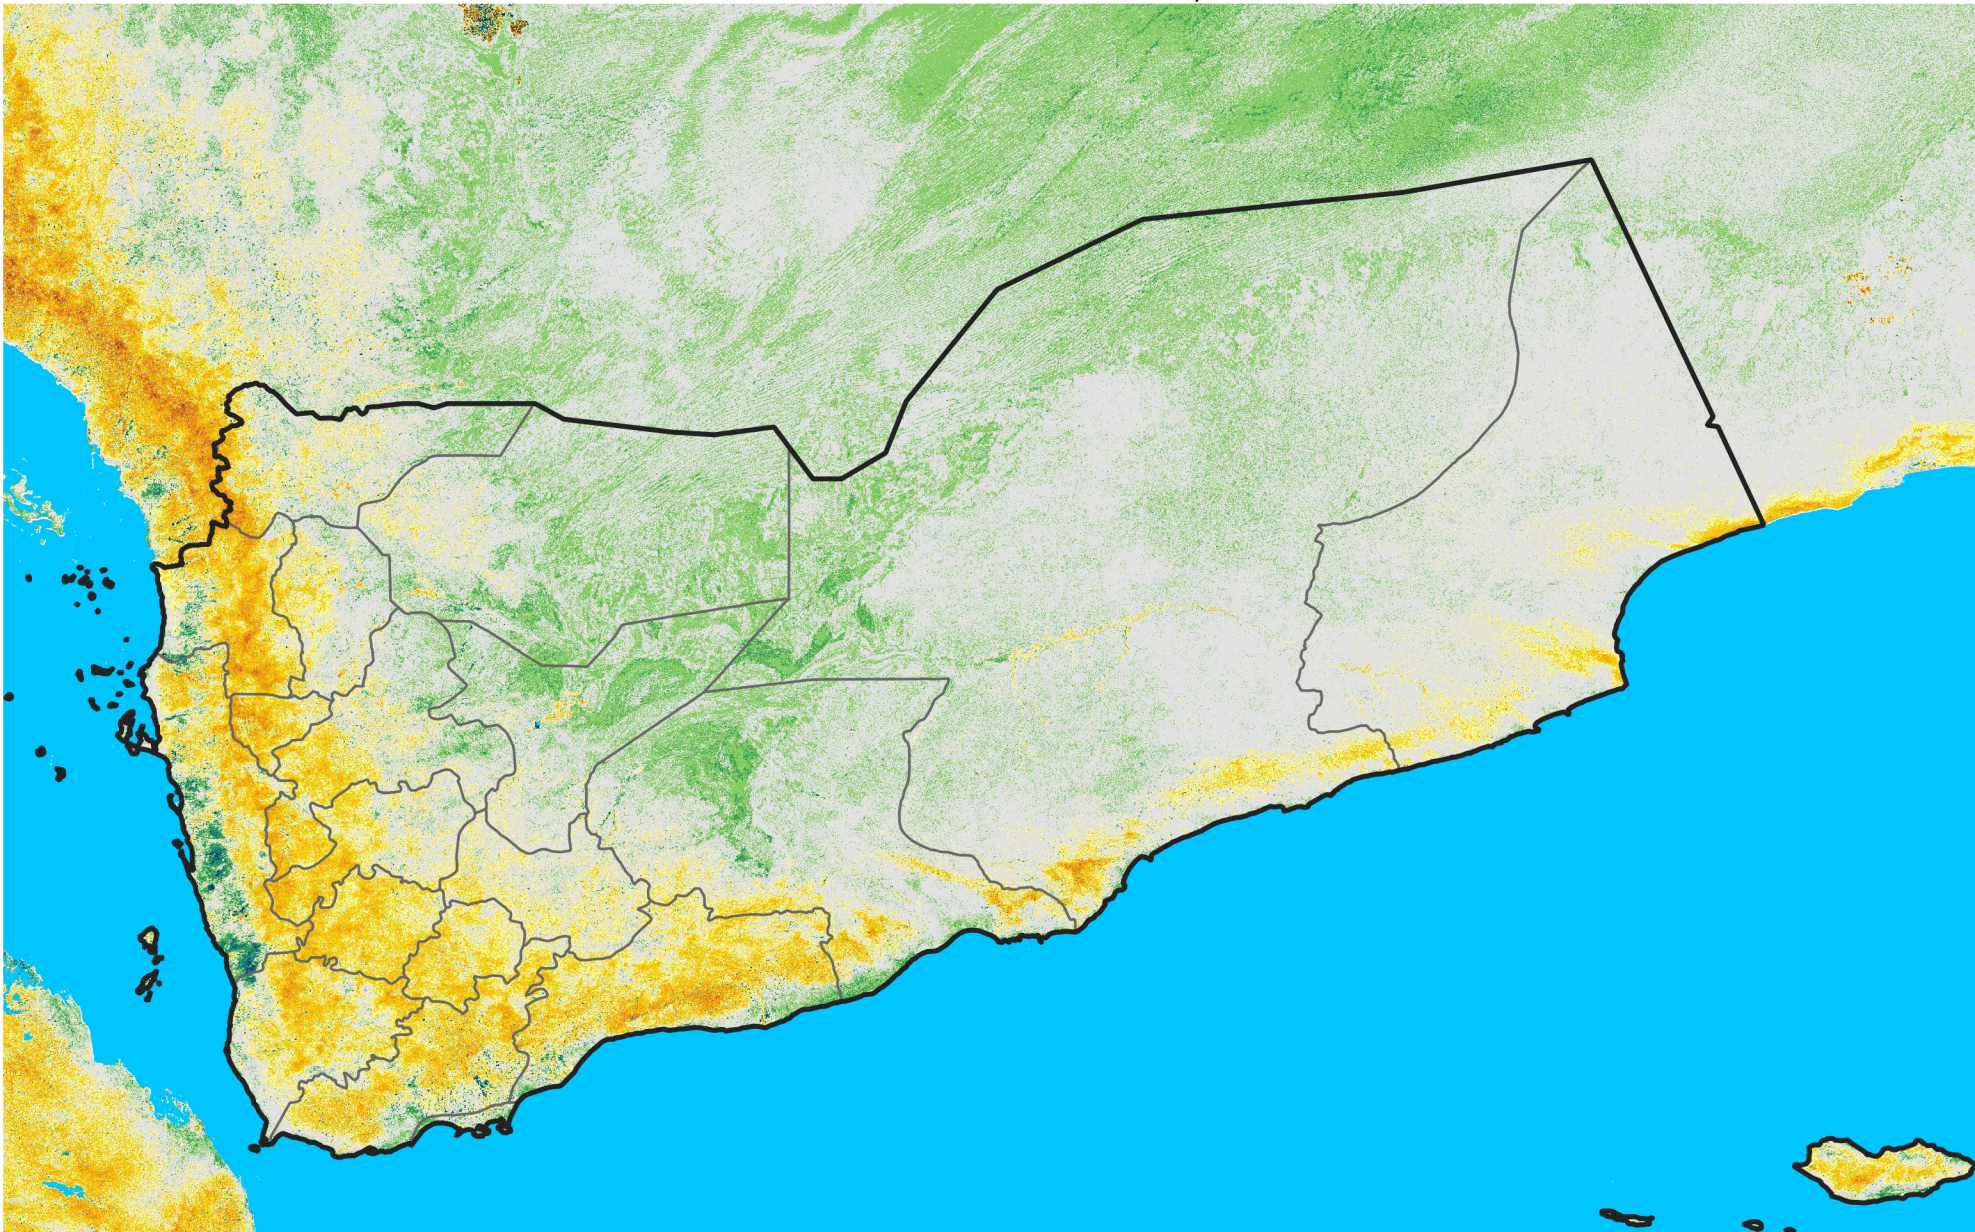

Yemen

Percent of Mean NDVI

2010 / mean (2003 - 2022)

Period 33 / November 21 - 30, 2010

Percent of Normal