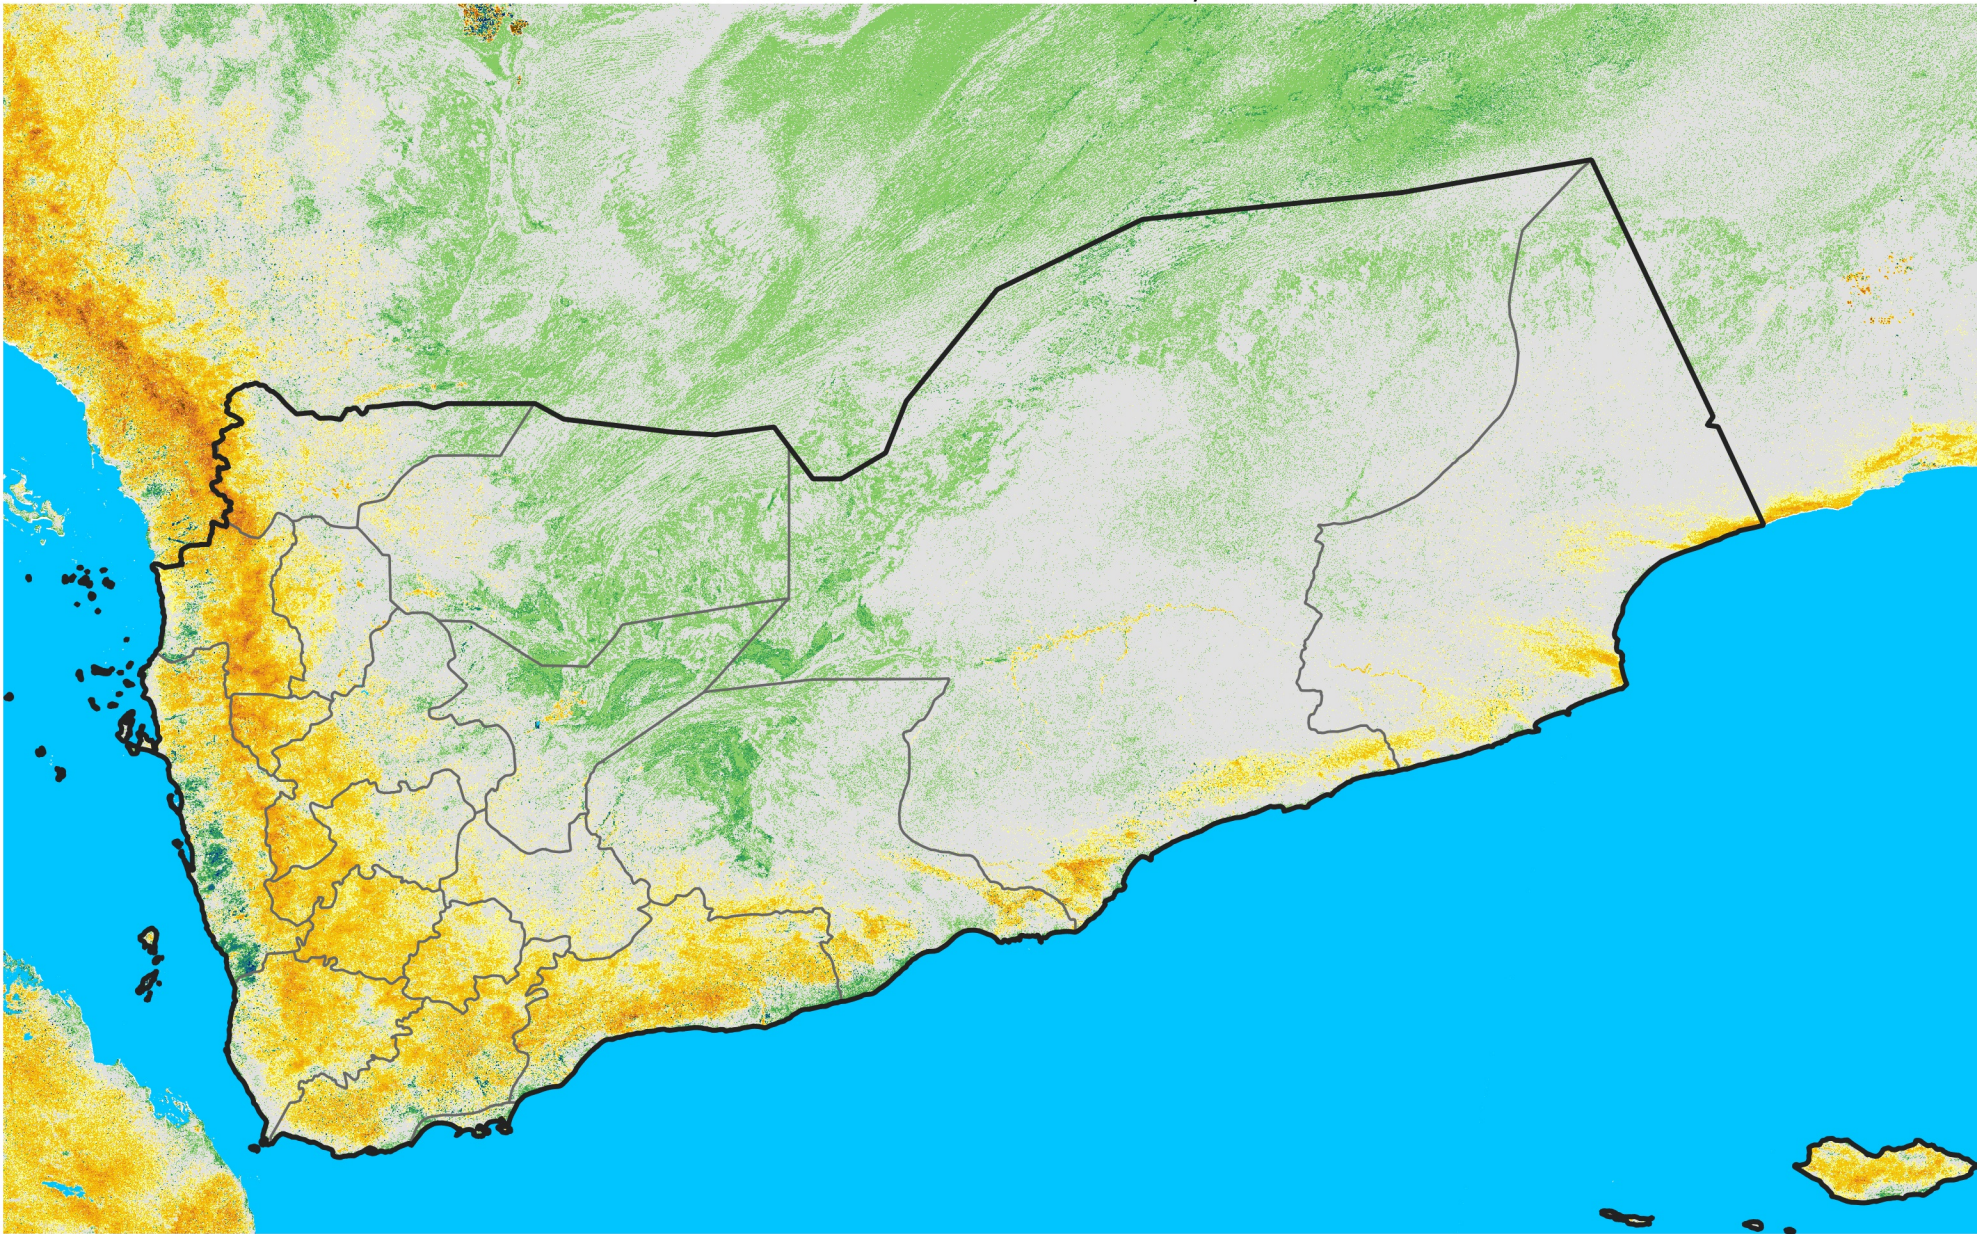

Yemen

Percent of Mean NDVI

2010 / mean (2003 - 2022)

Period 34 / December 01 - 10, 2010

Percent of Normal