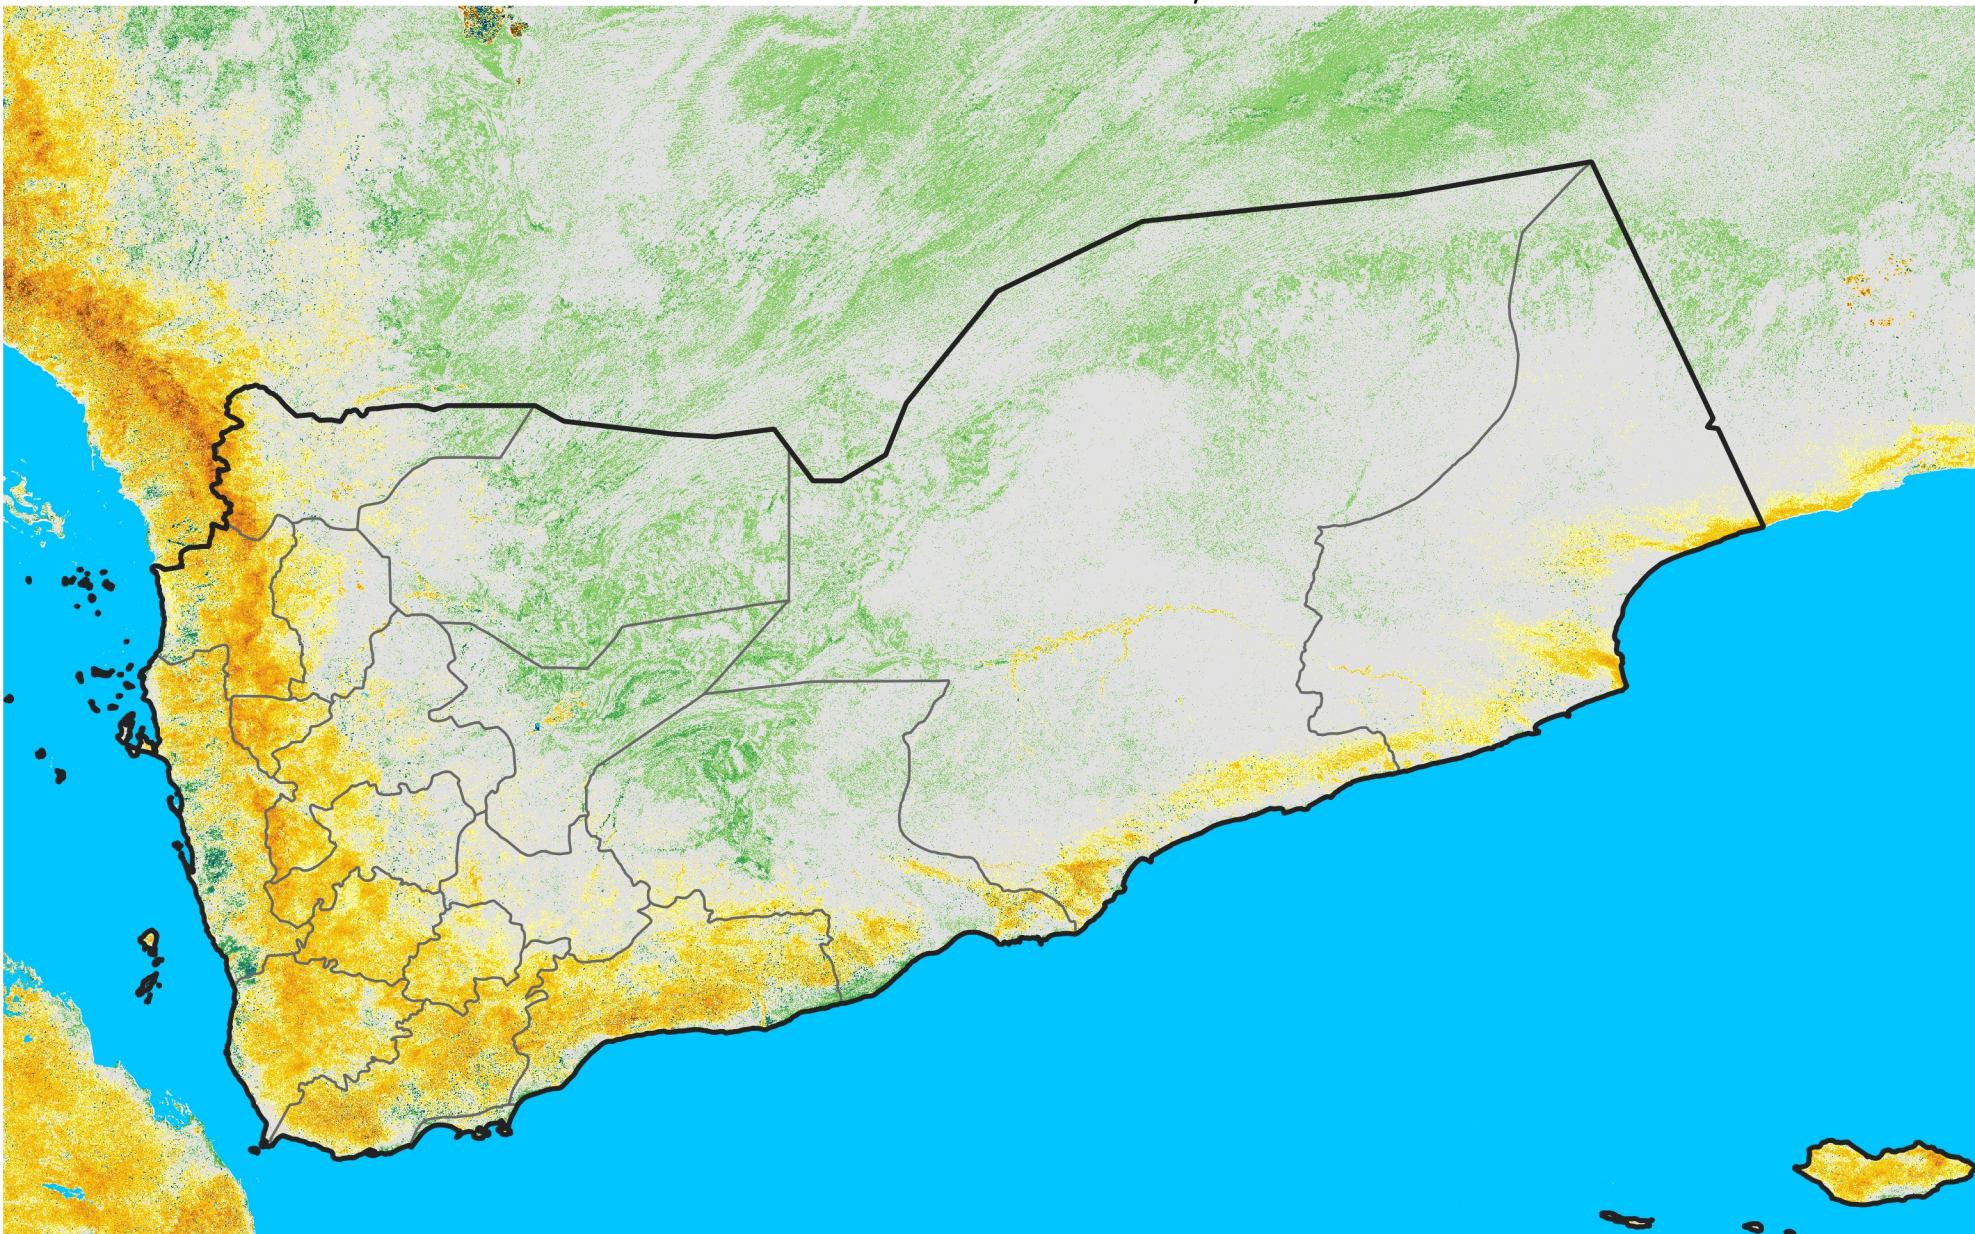

Yemen

Percent of Mean NDVI

2010 / mean (2003 - 2022)

Period 36 / December 21 - 31, 2010

Percent of Normal