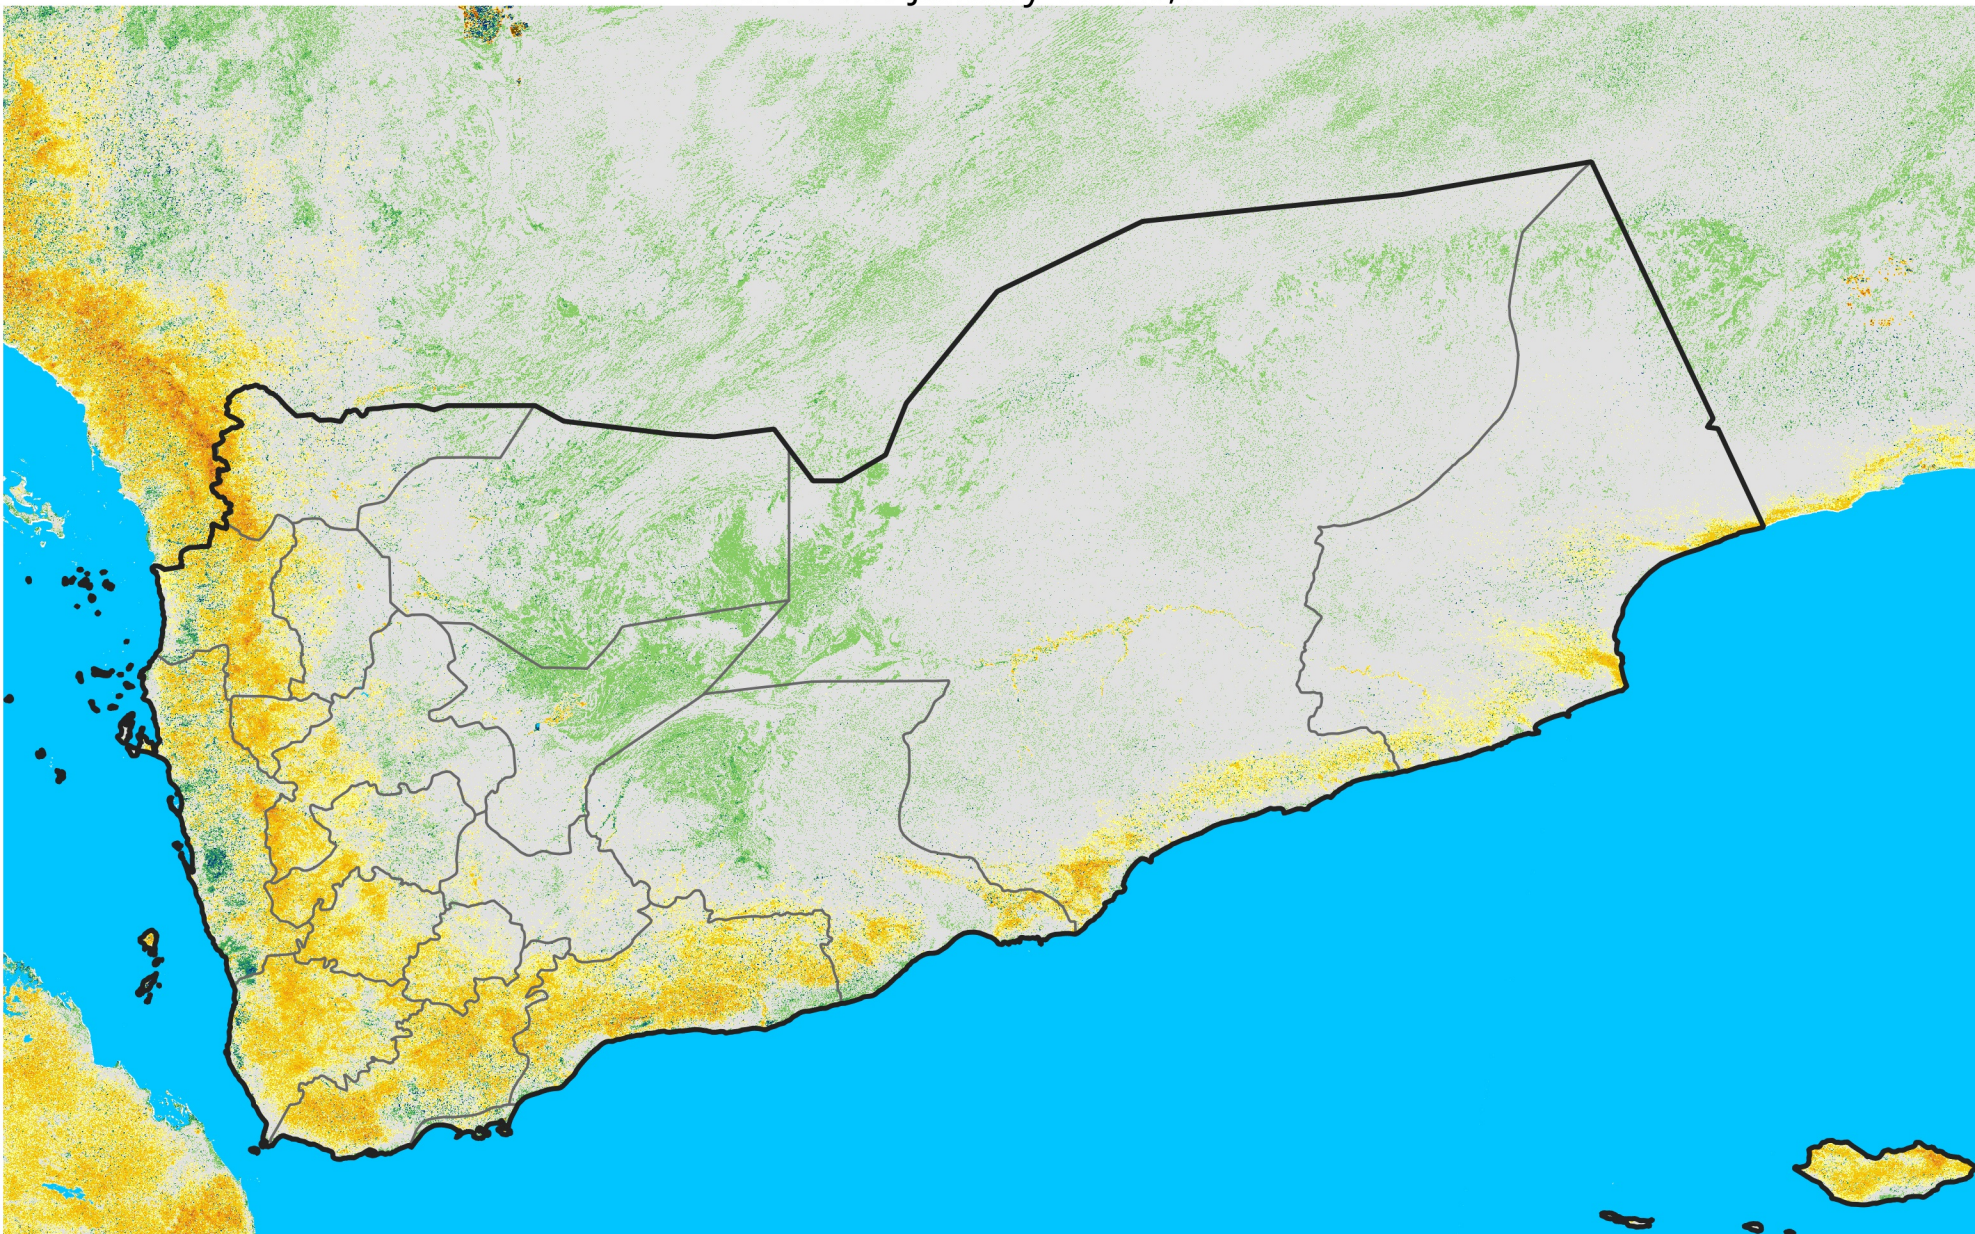

Yemen

Percent of Mean NDVI

2011 / mean (2003 - 2022)

Period 02 / January 11 - 20, 2011

Percent of Normal