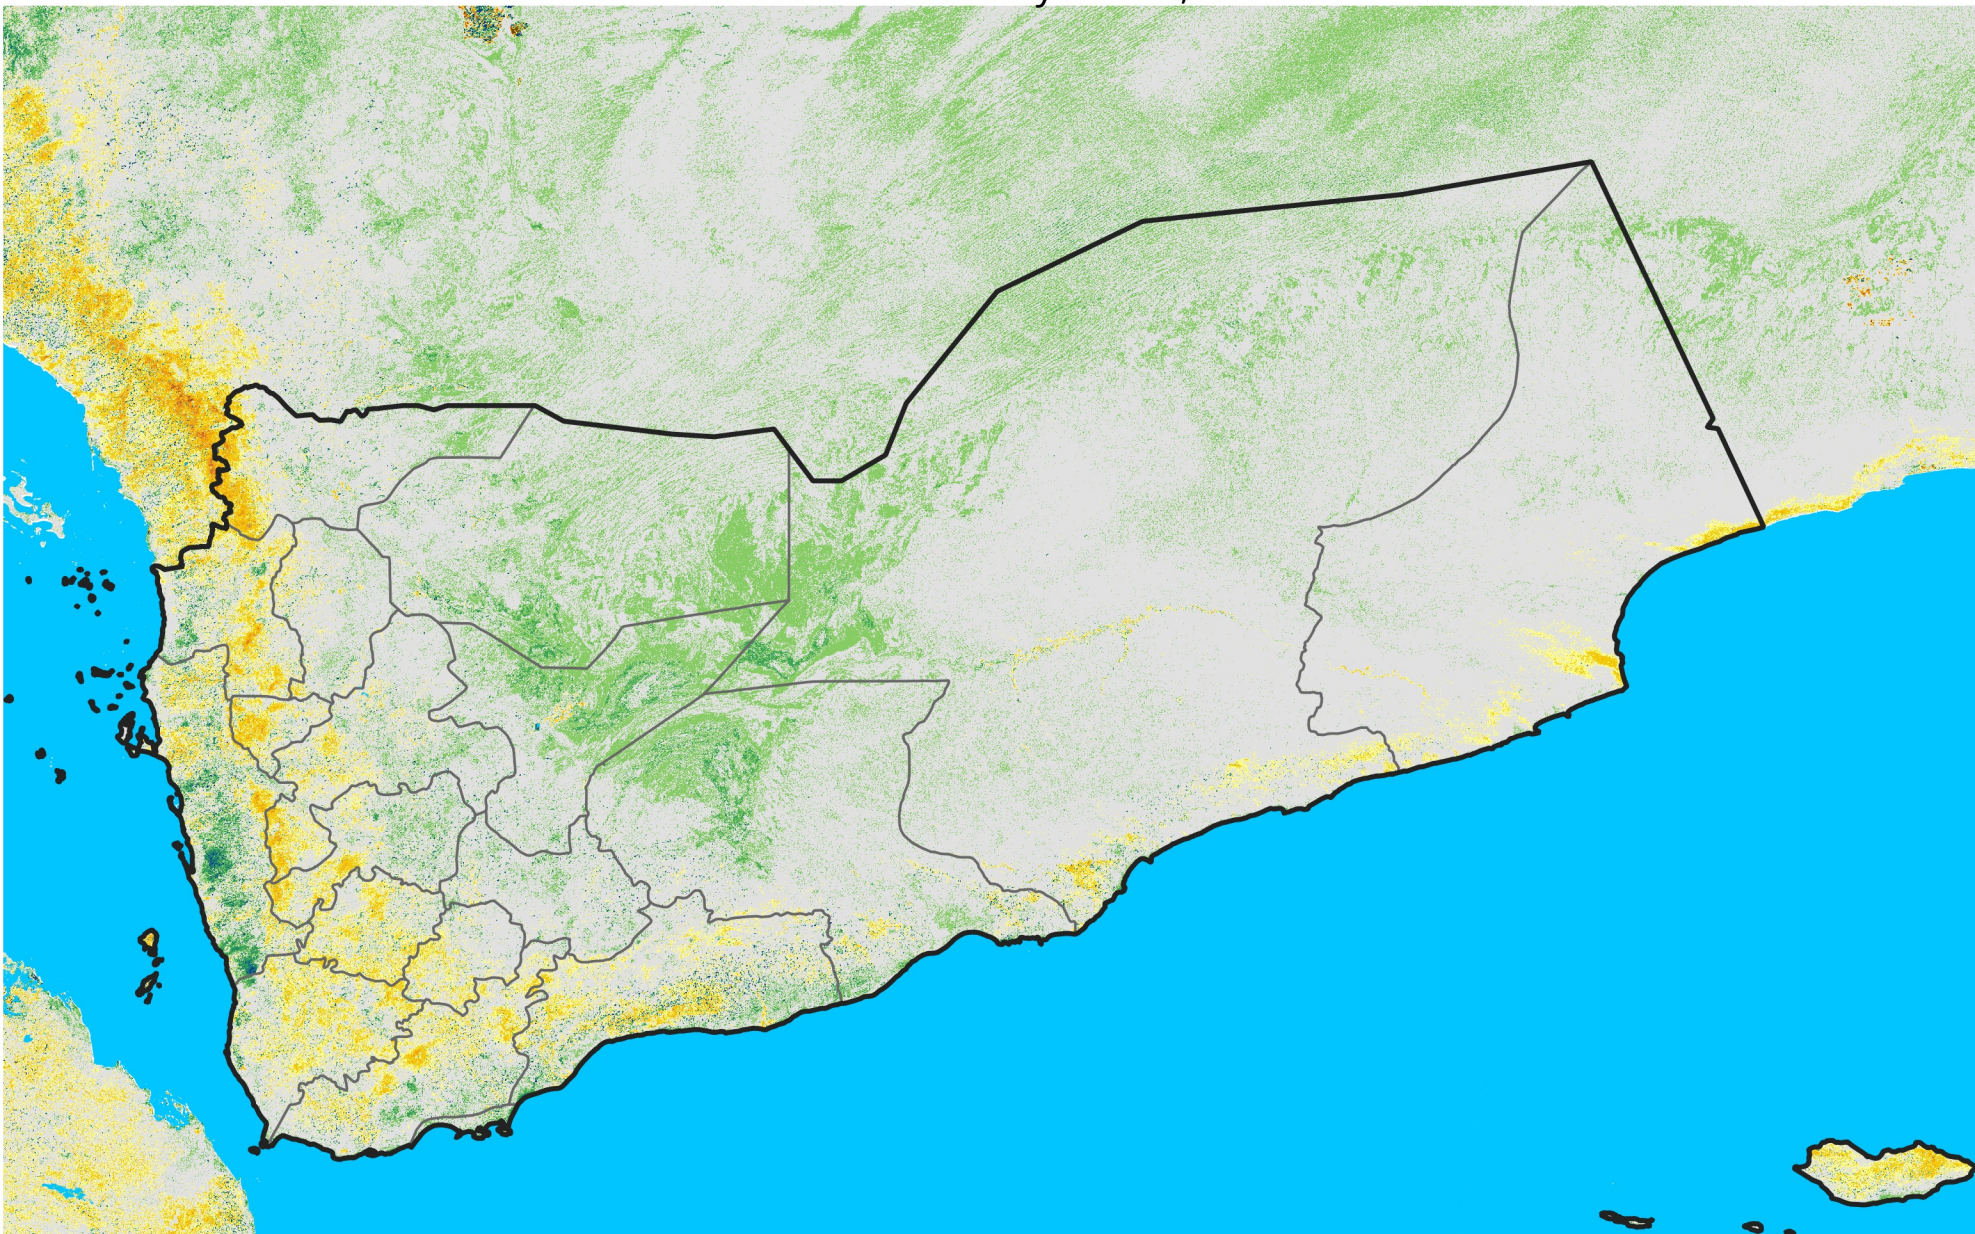

Yemen

Percent of Mean NDVI

2011 / mean (2003 - 2022)

Period 06 / February 21 - 28, 2011

Percent of Normal