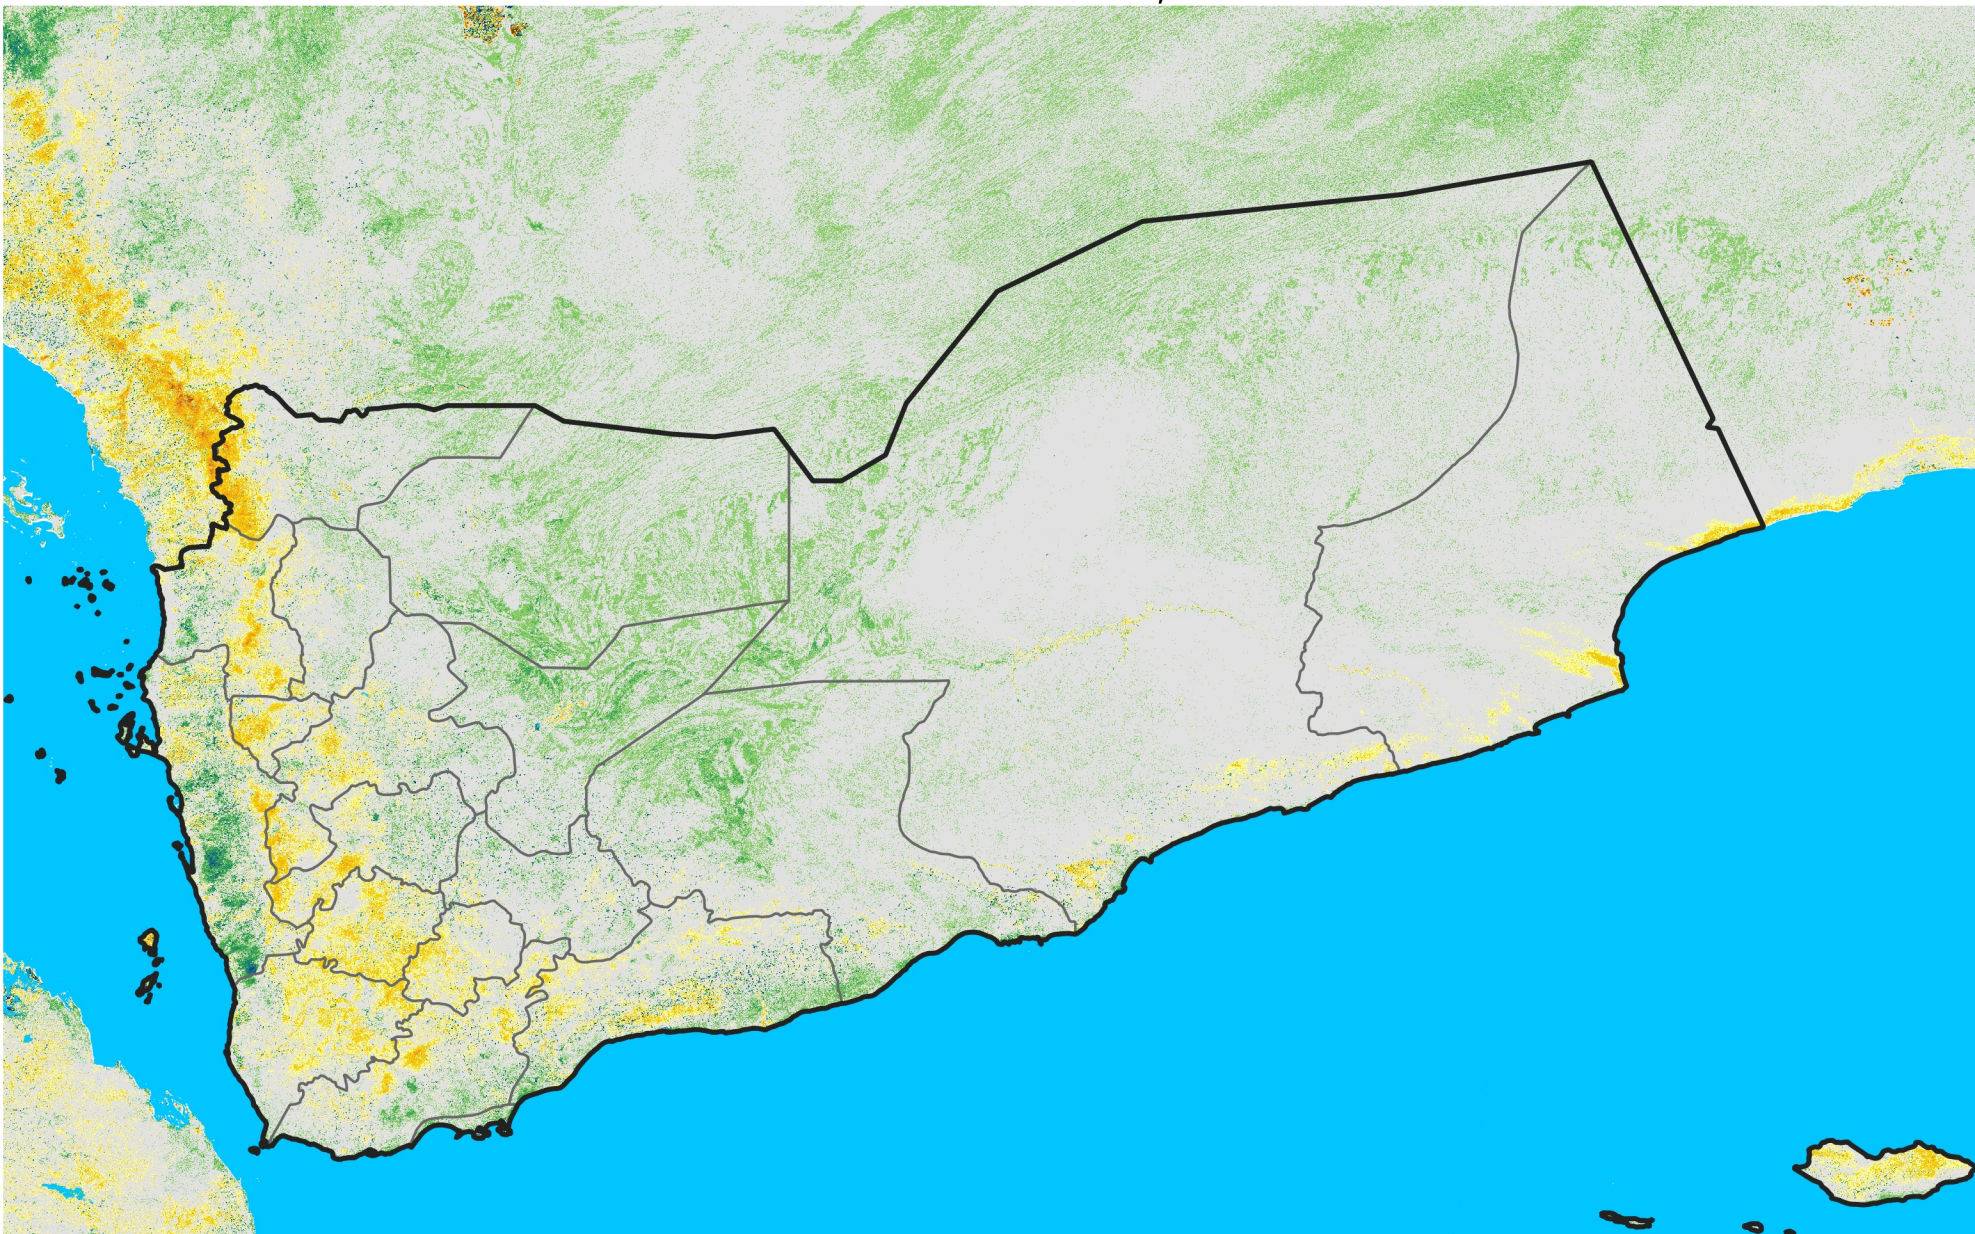

Yemen

Percent of Mean NDVI

2011 / mean (2003 - 2022)

Period 07 / March 01 - 10, 2011

Percent of Normal