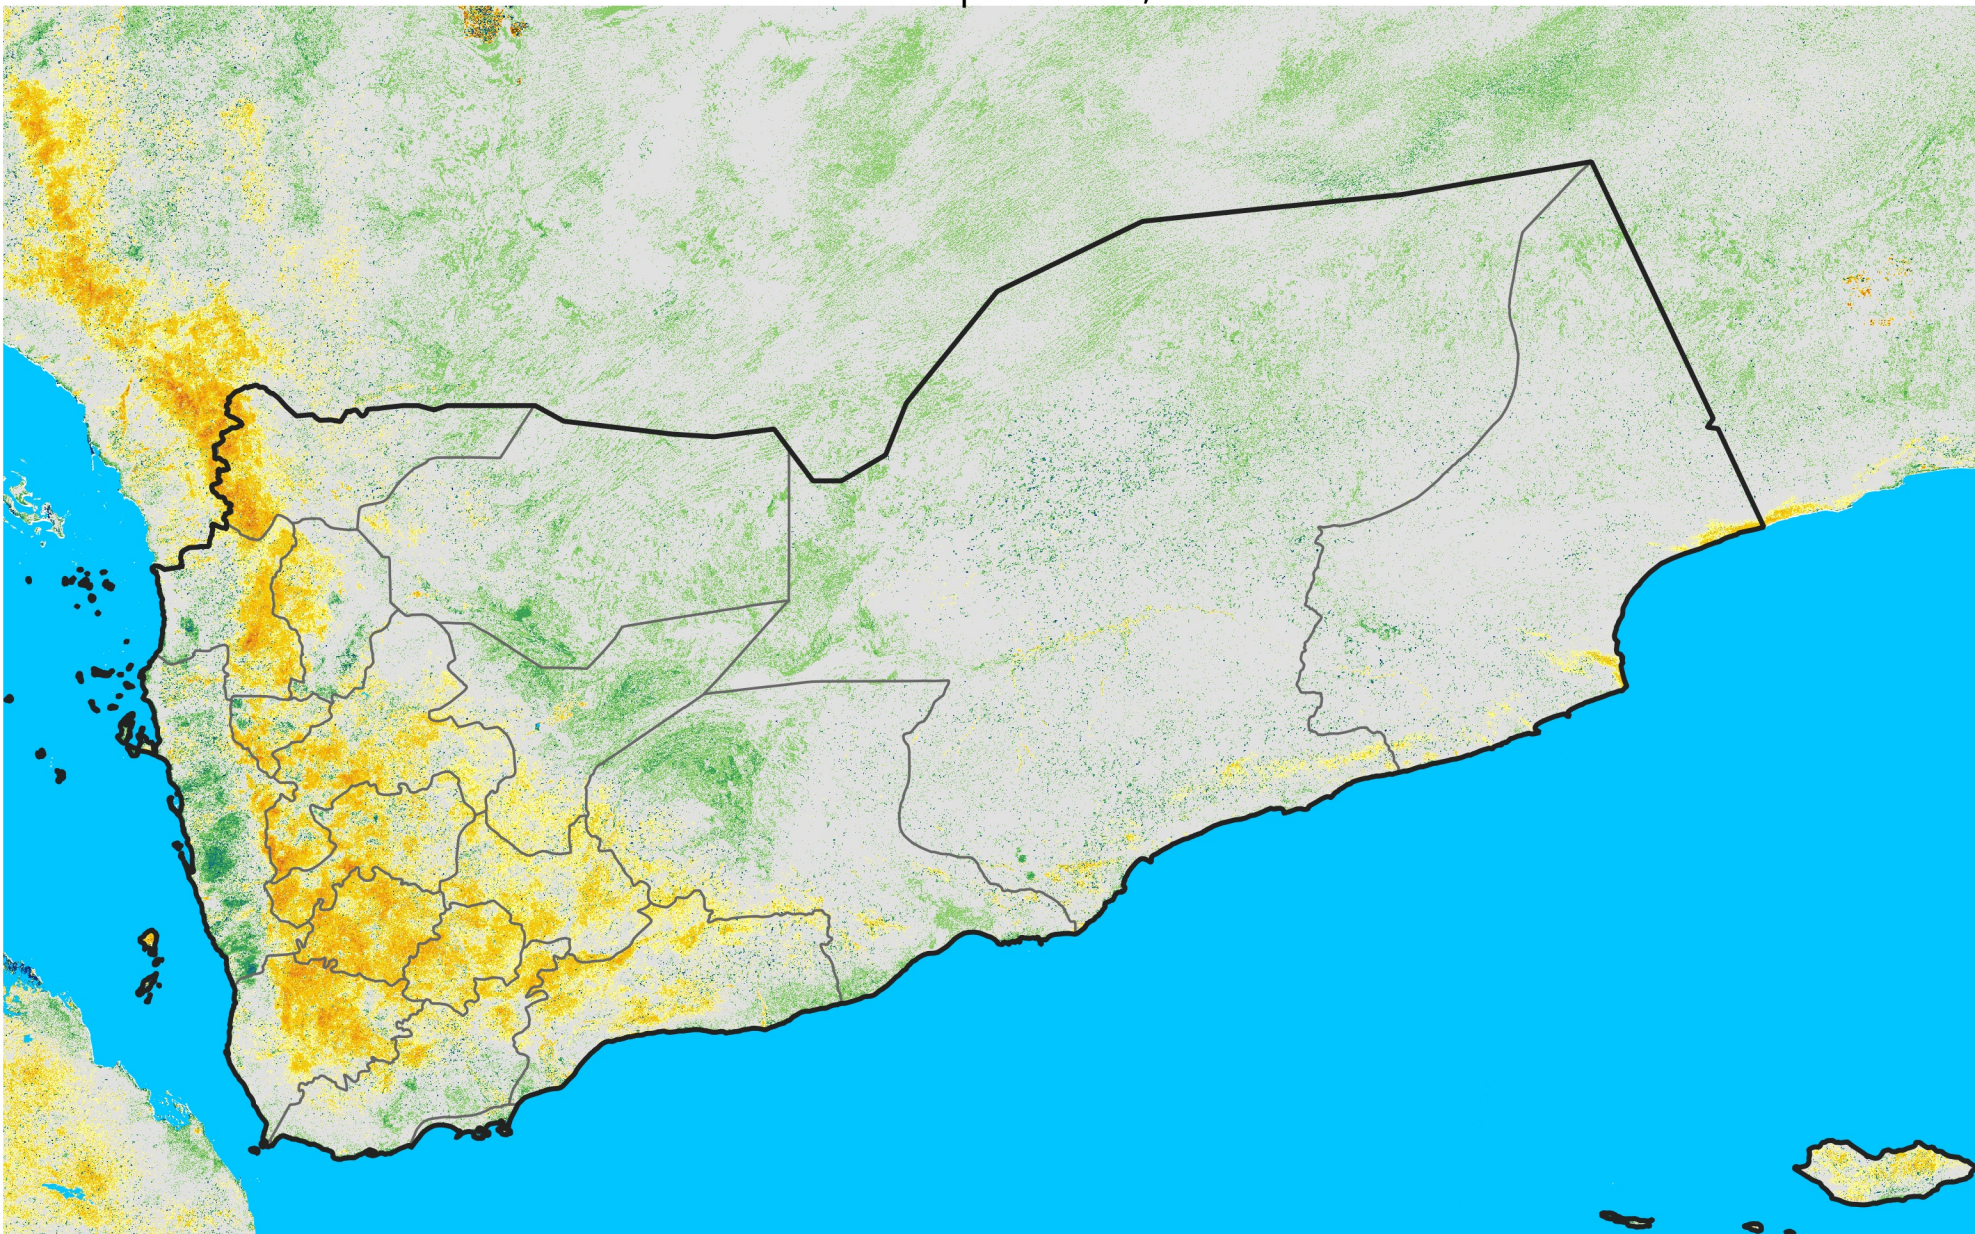

Yemen

Percent of Mean NDVI

2011 / mean (2003 - 2022)

Period 11 / April 11 - 20, 2011

Percent of Normal