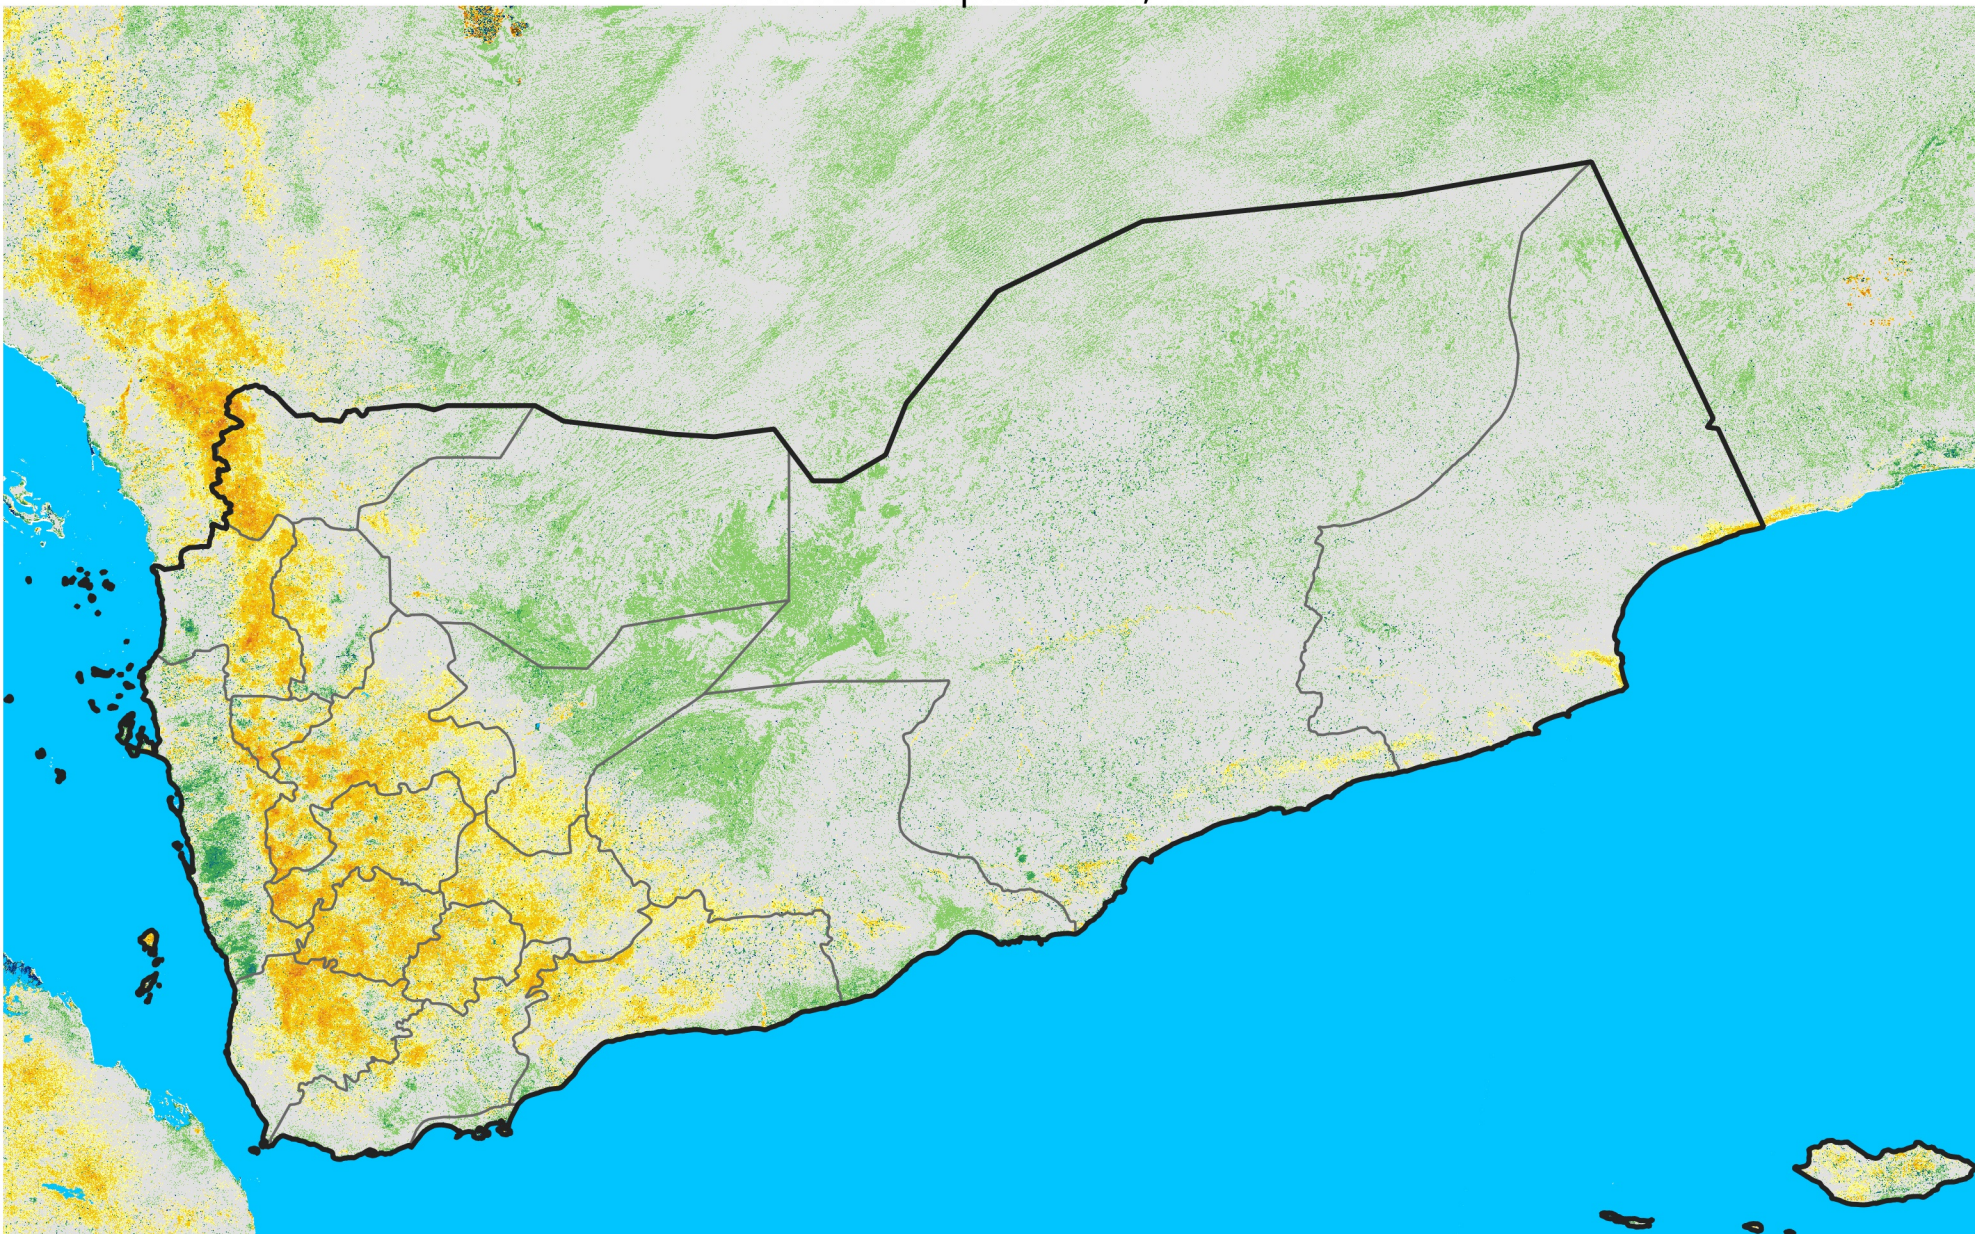

Yemen

Percent of Mean NDVI

2011 / mean (2003 - 2022)

Period 12 / April 21 - 30, 2011

Percent of Normal