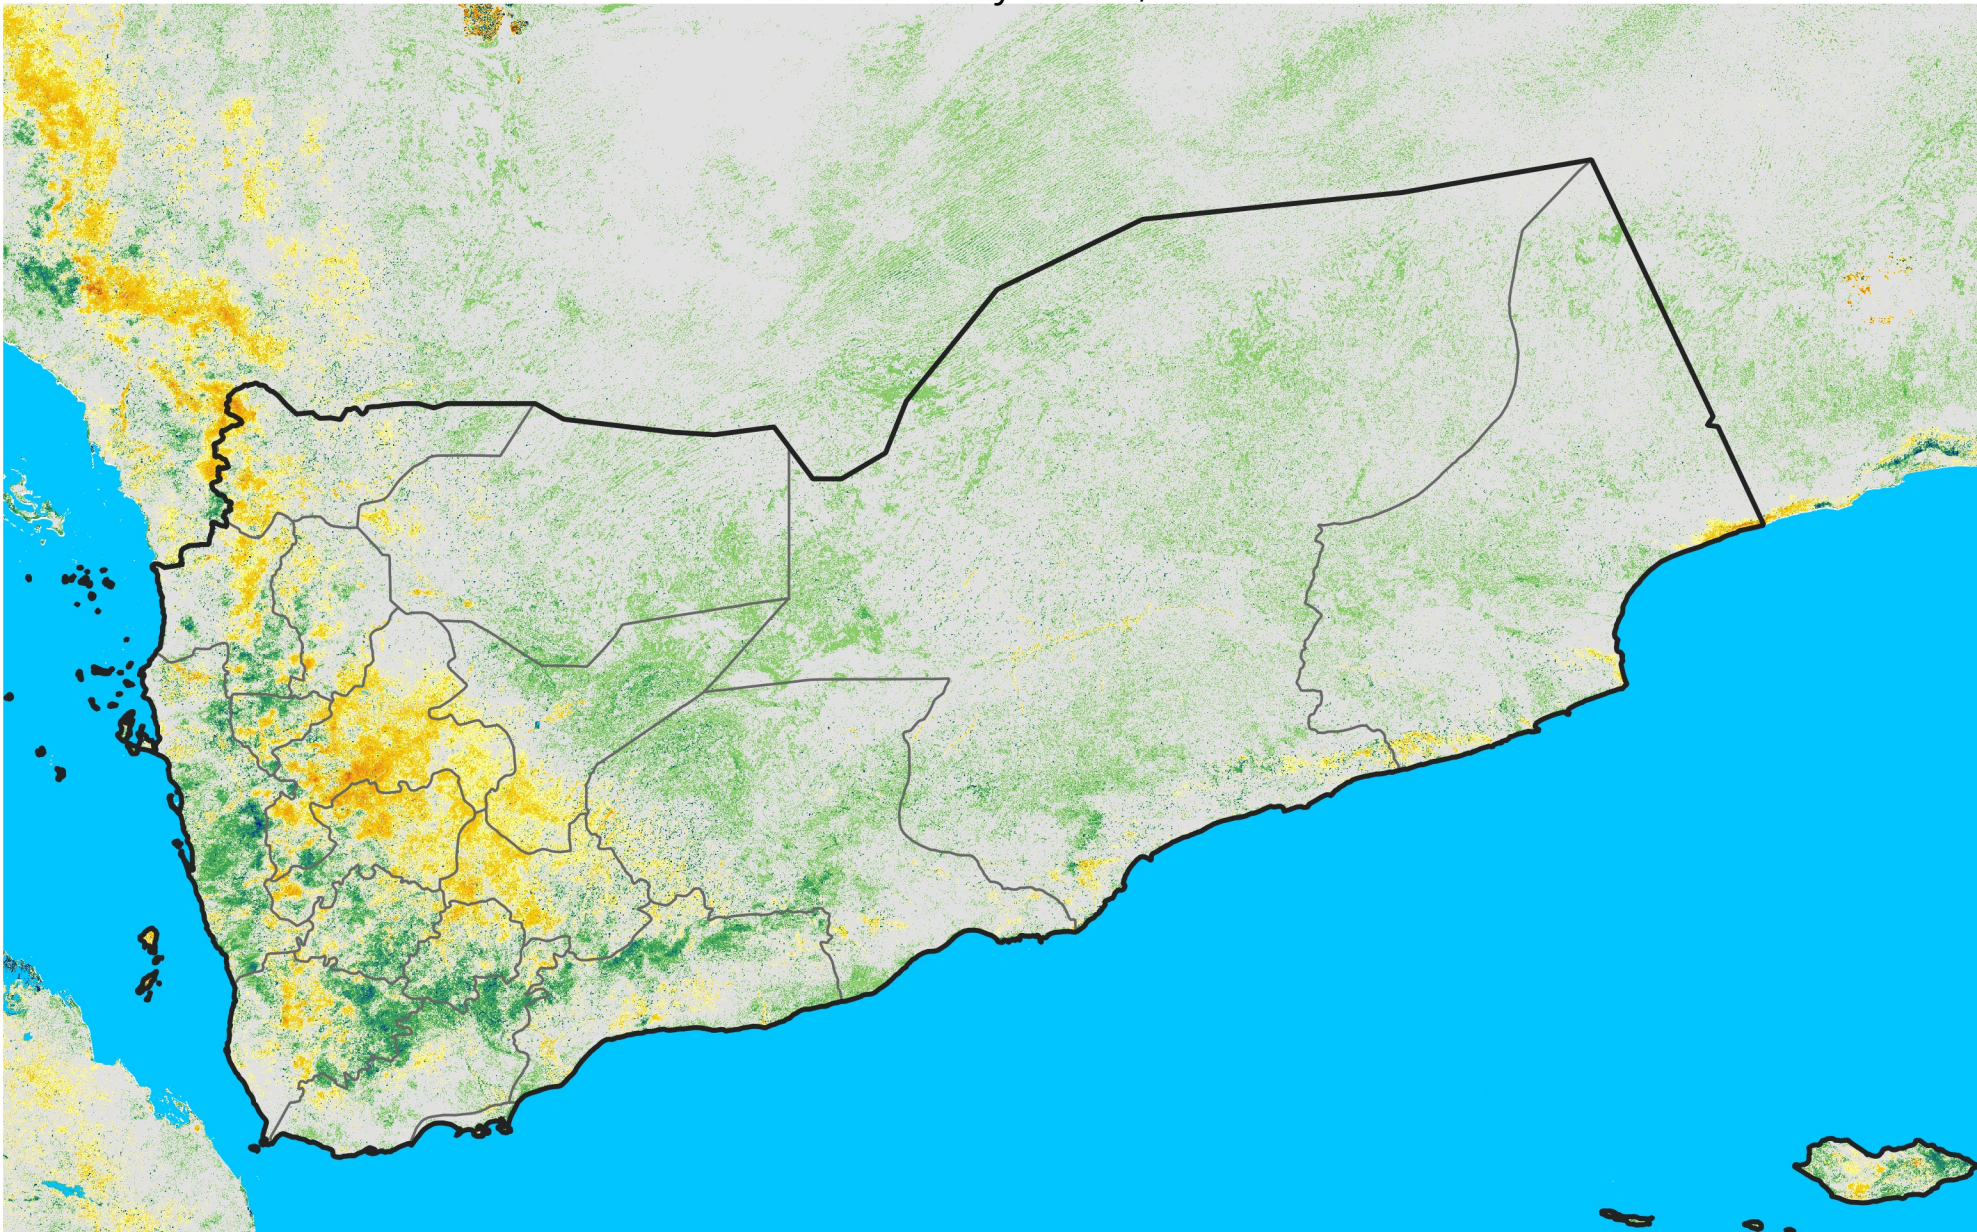

Yemen

Percent of Mean NDVI

2011 / mean (2003 - 2022)

Period 15 / May 21 - 31, 2011

Percent of Normal