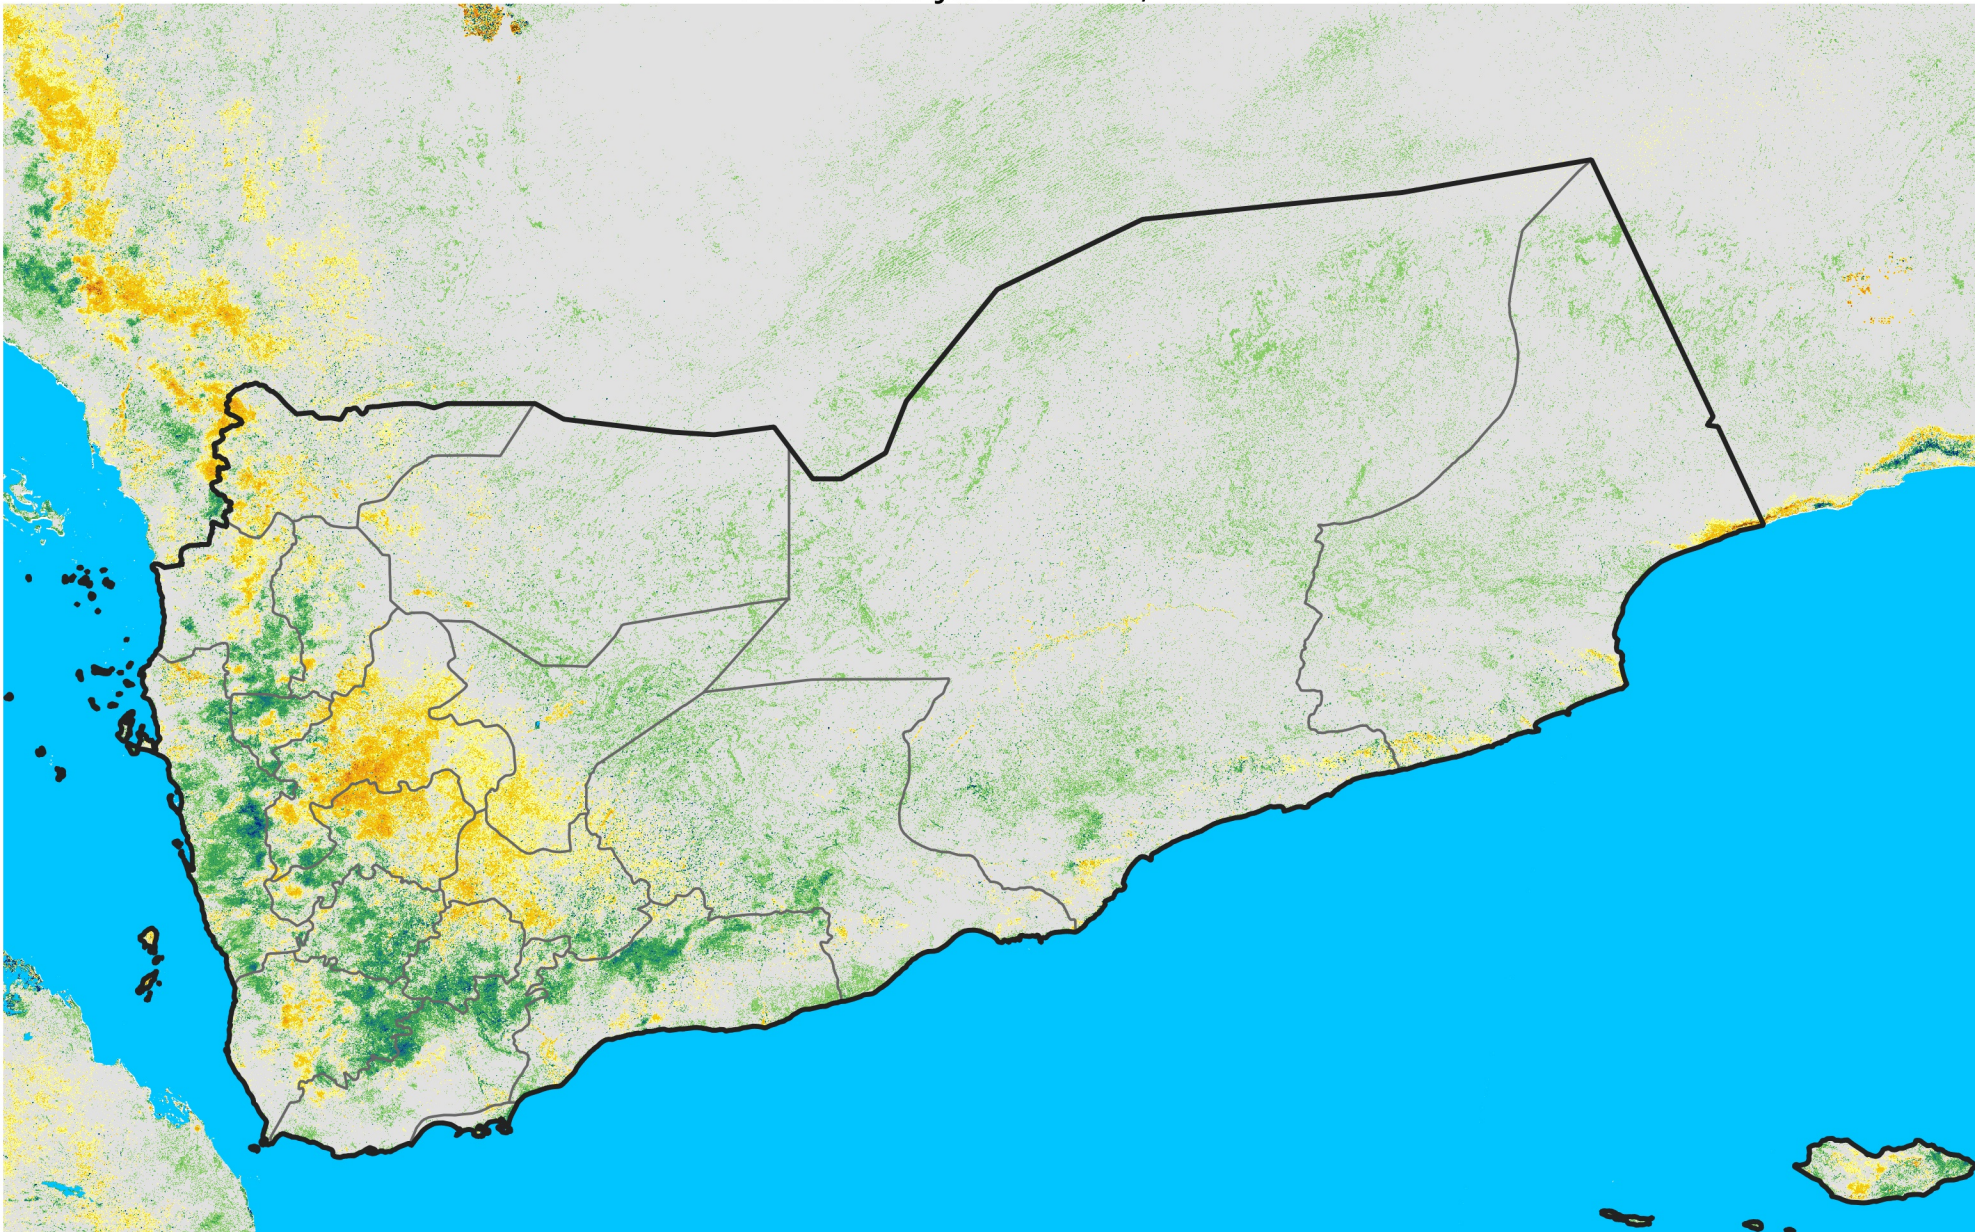

Yemen

Percent of Mean NDVI

2011 / mean (2003 - 2022)

Period 16 / June 01 - 10, 2011

Percent of Normal