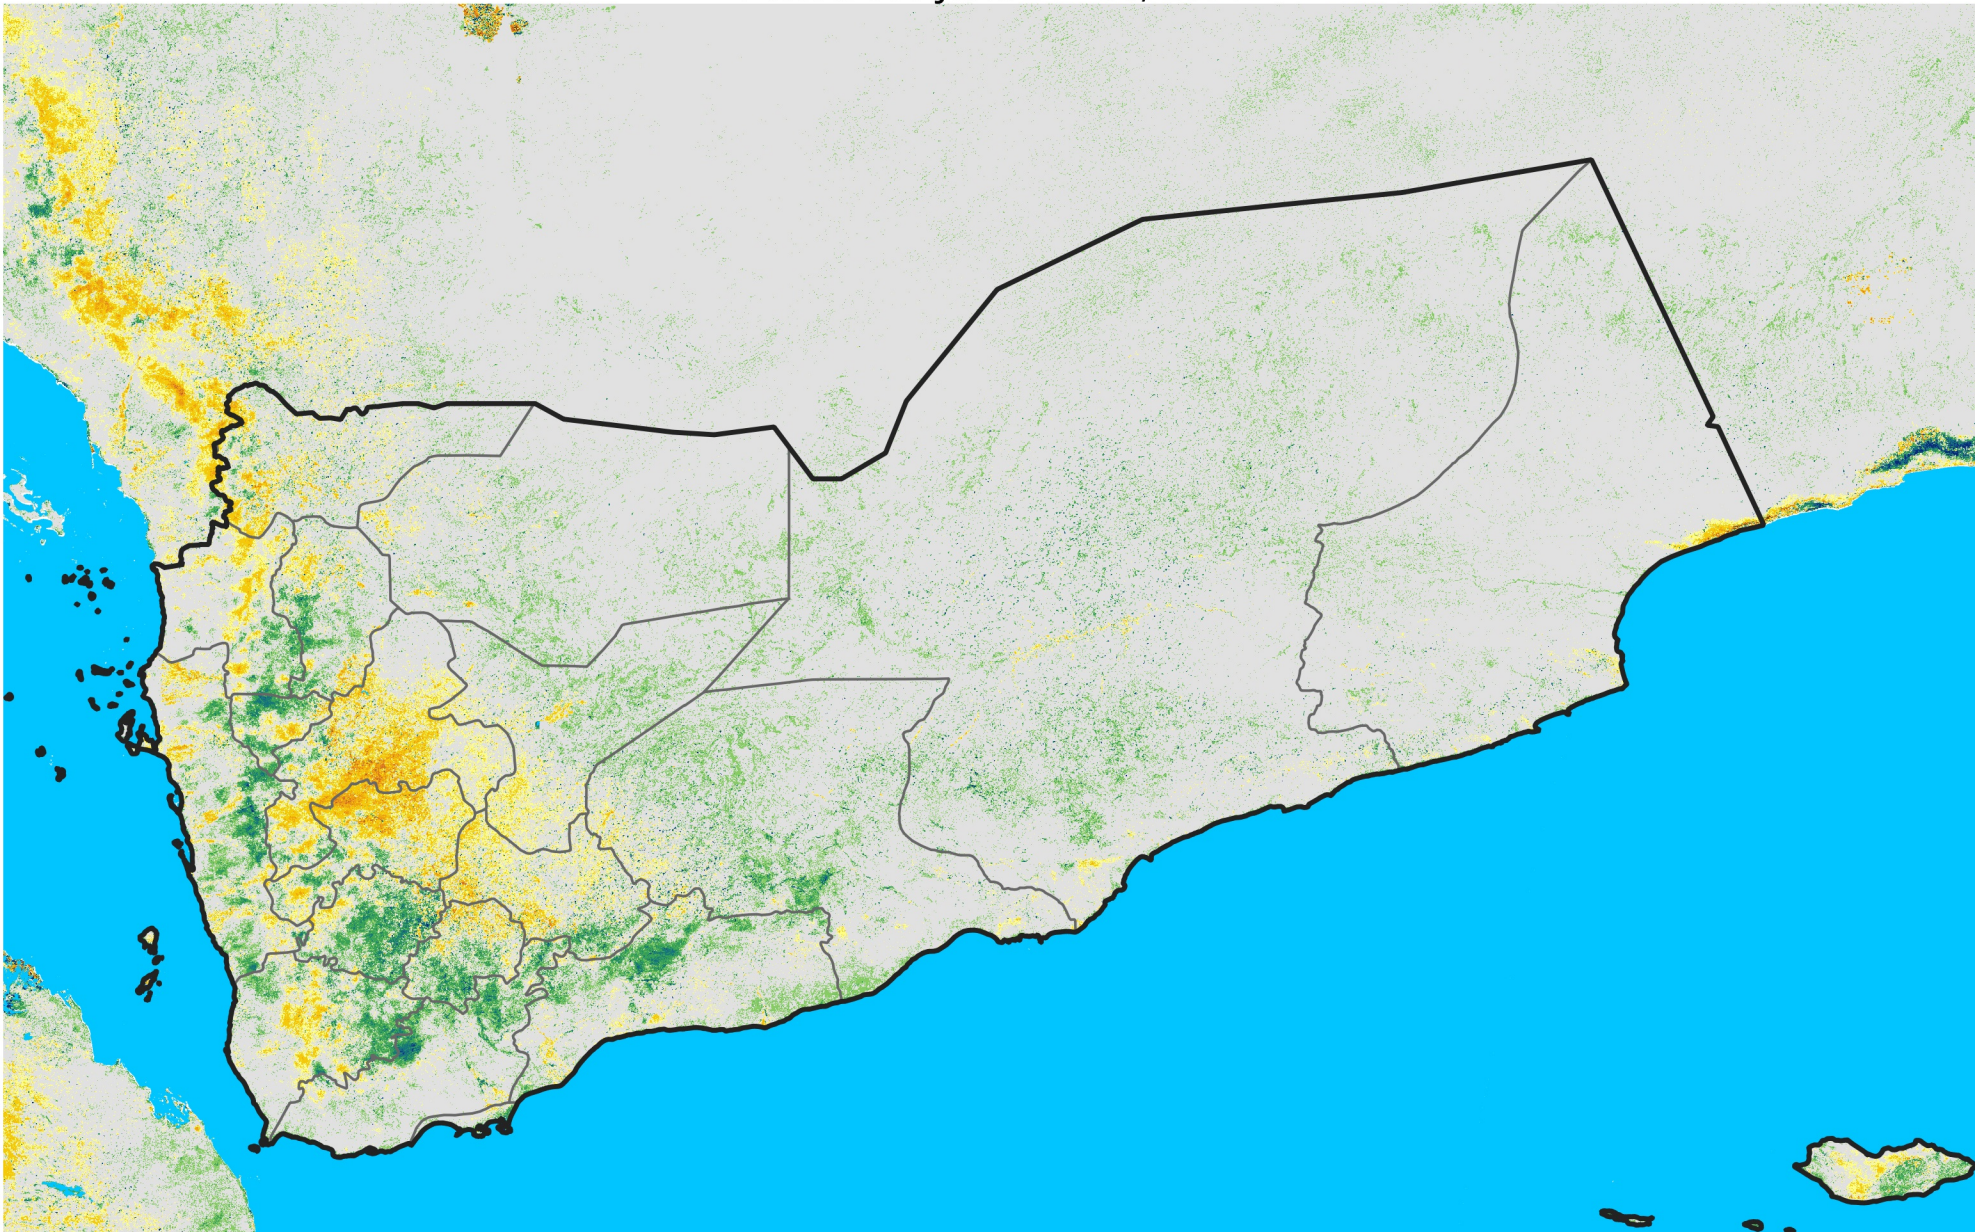

Yemen

Percent of Mean NDVI

2011 / mean (2003 - 2022)

Period 18 / June 21 - 30, 2011

Percent of Normal