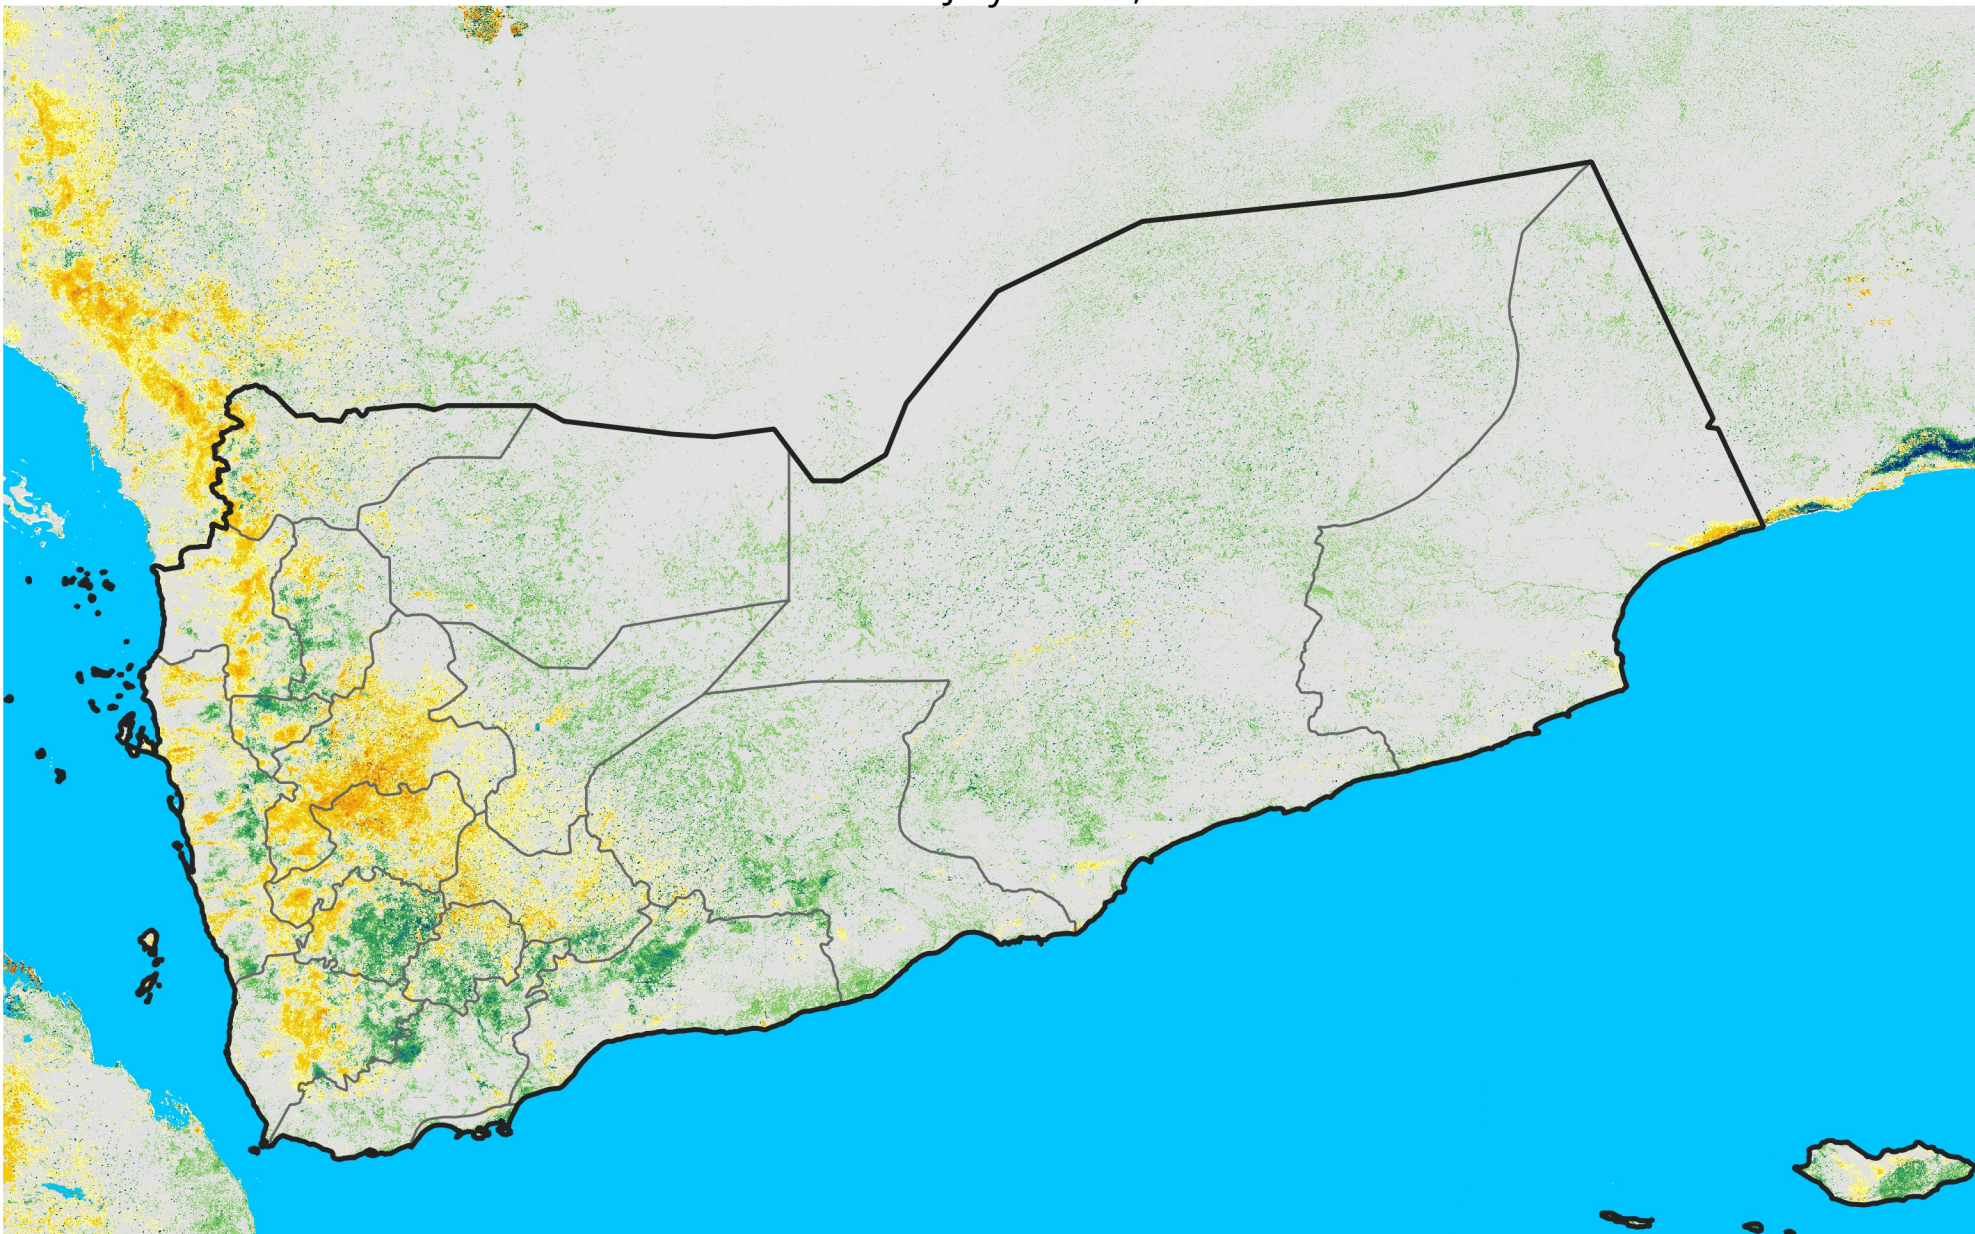

# Yemen

## Percent of Mean NDVI

2011 / mean (2003 - 2022)

Period 19 / July 01 - 10, 2011