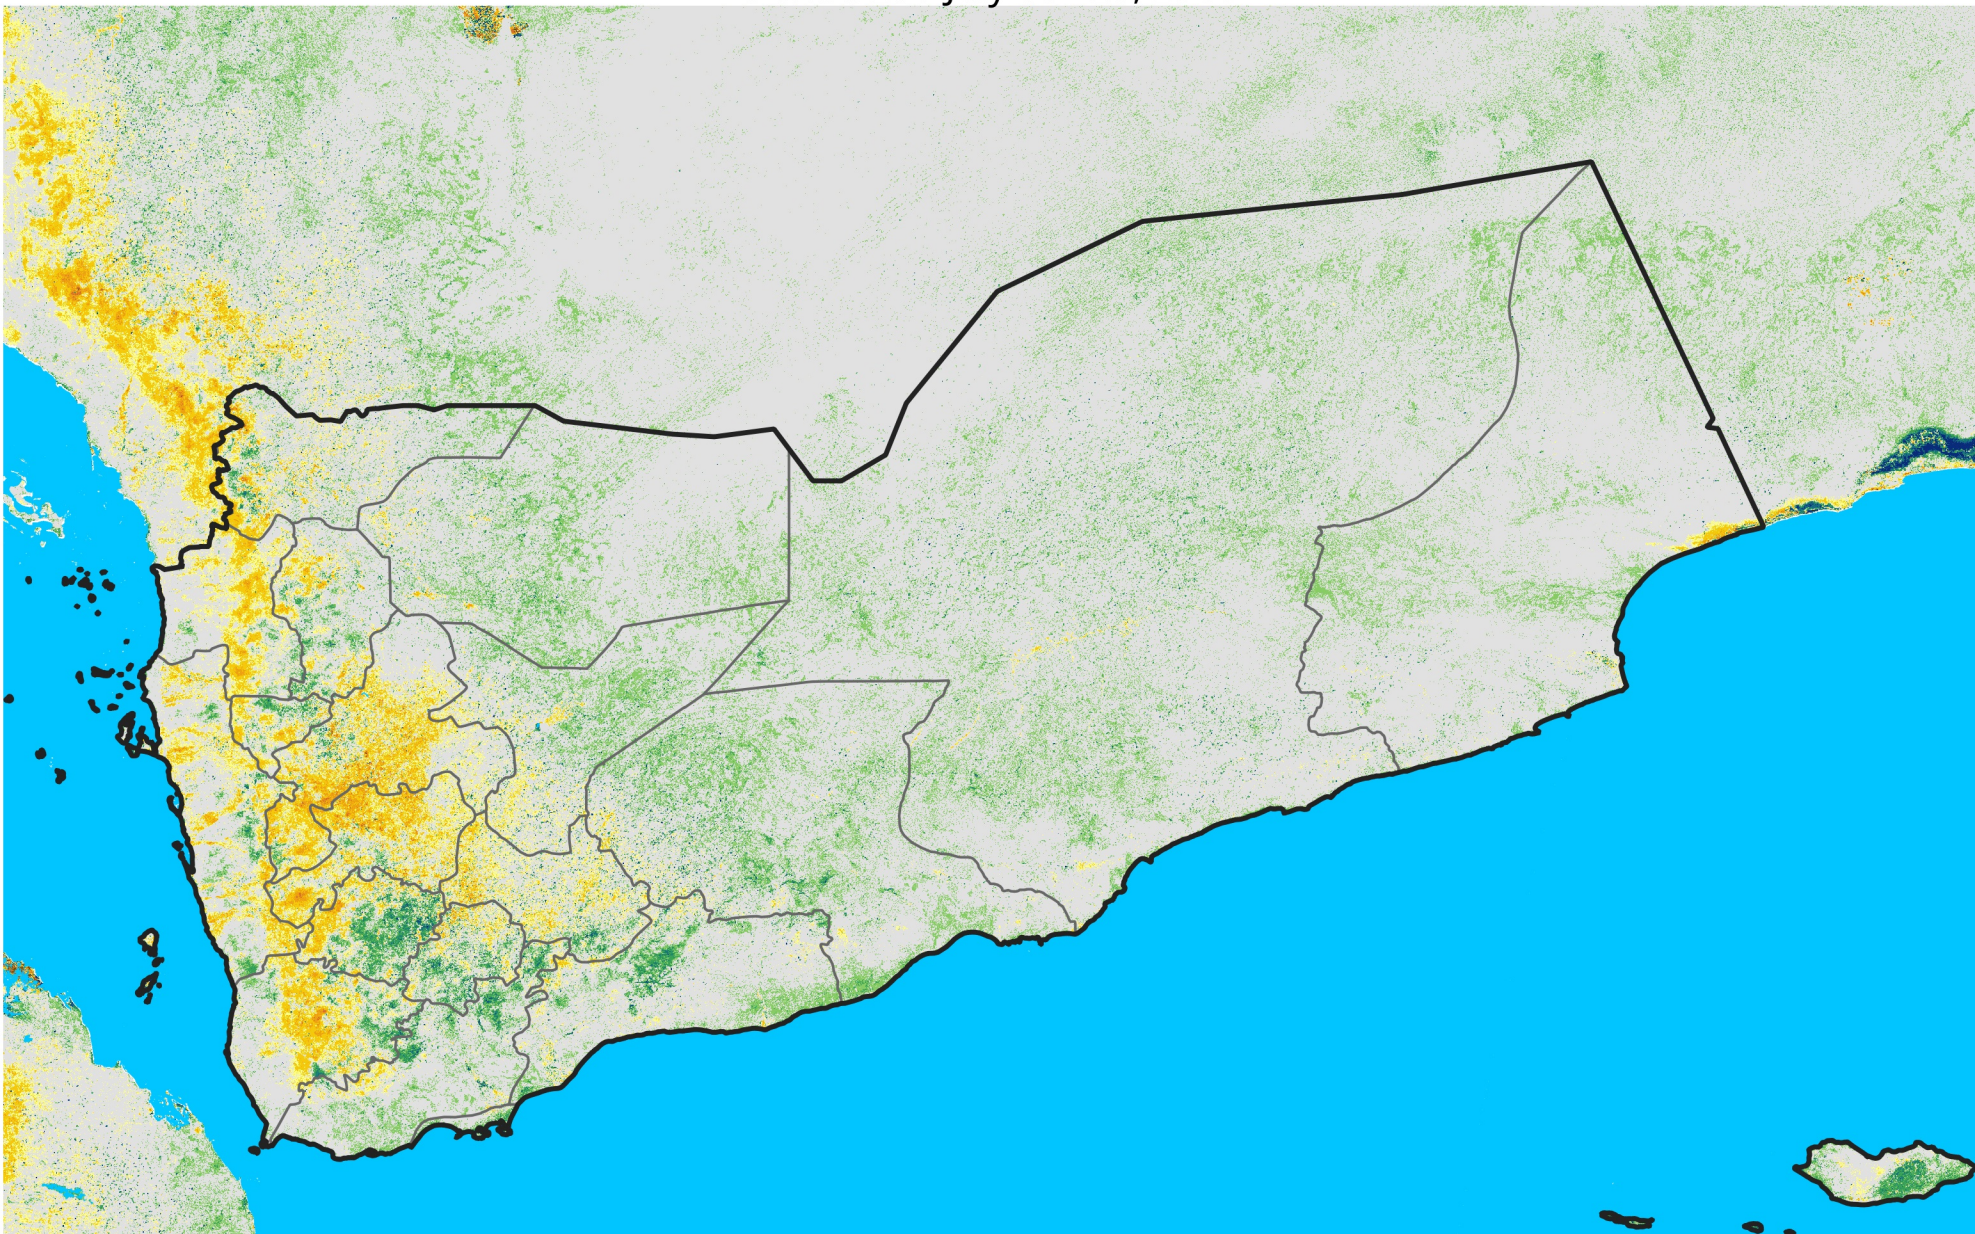

Yemen

Percent of Mean NDVI

2011 / mean (2003 - 2022)

Period 20 / July 11 - 20, 2011

Percent of Normal