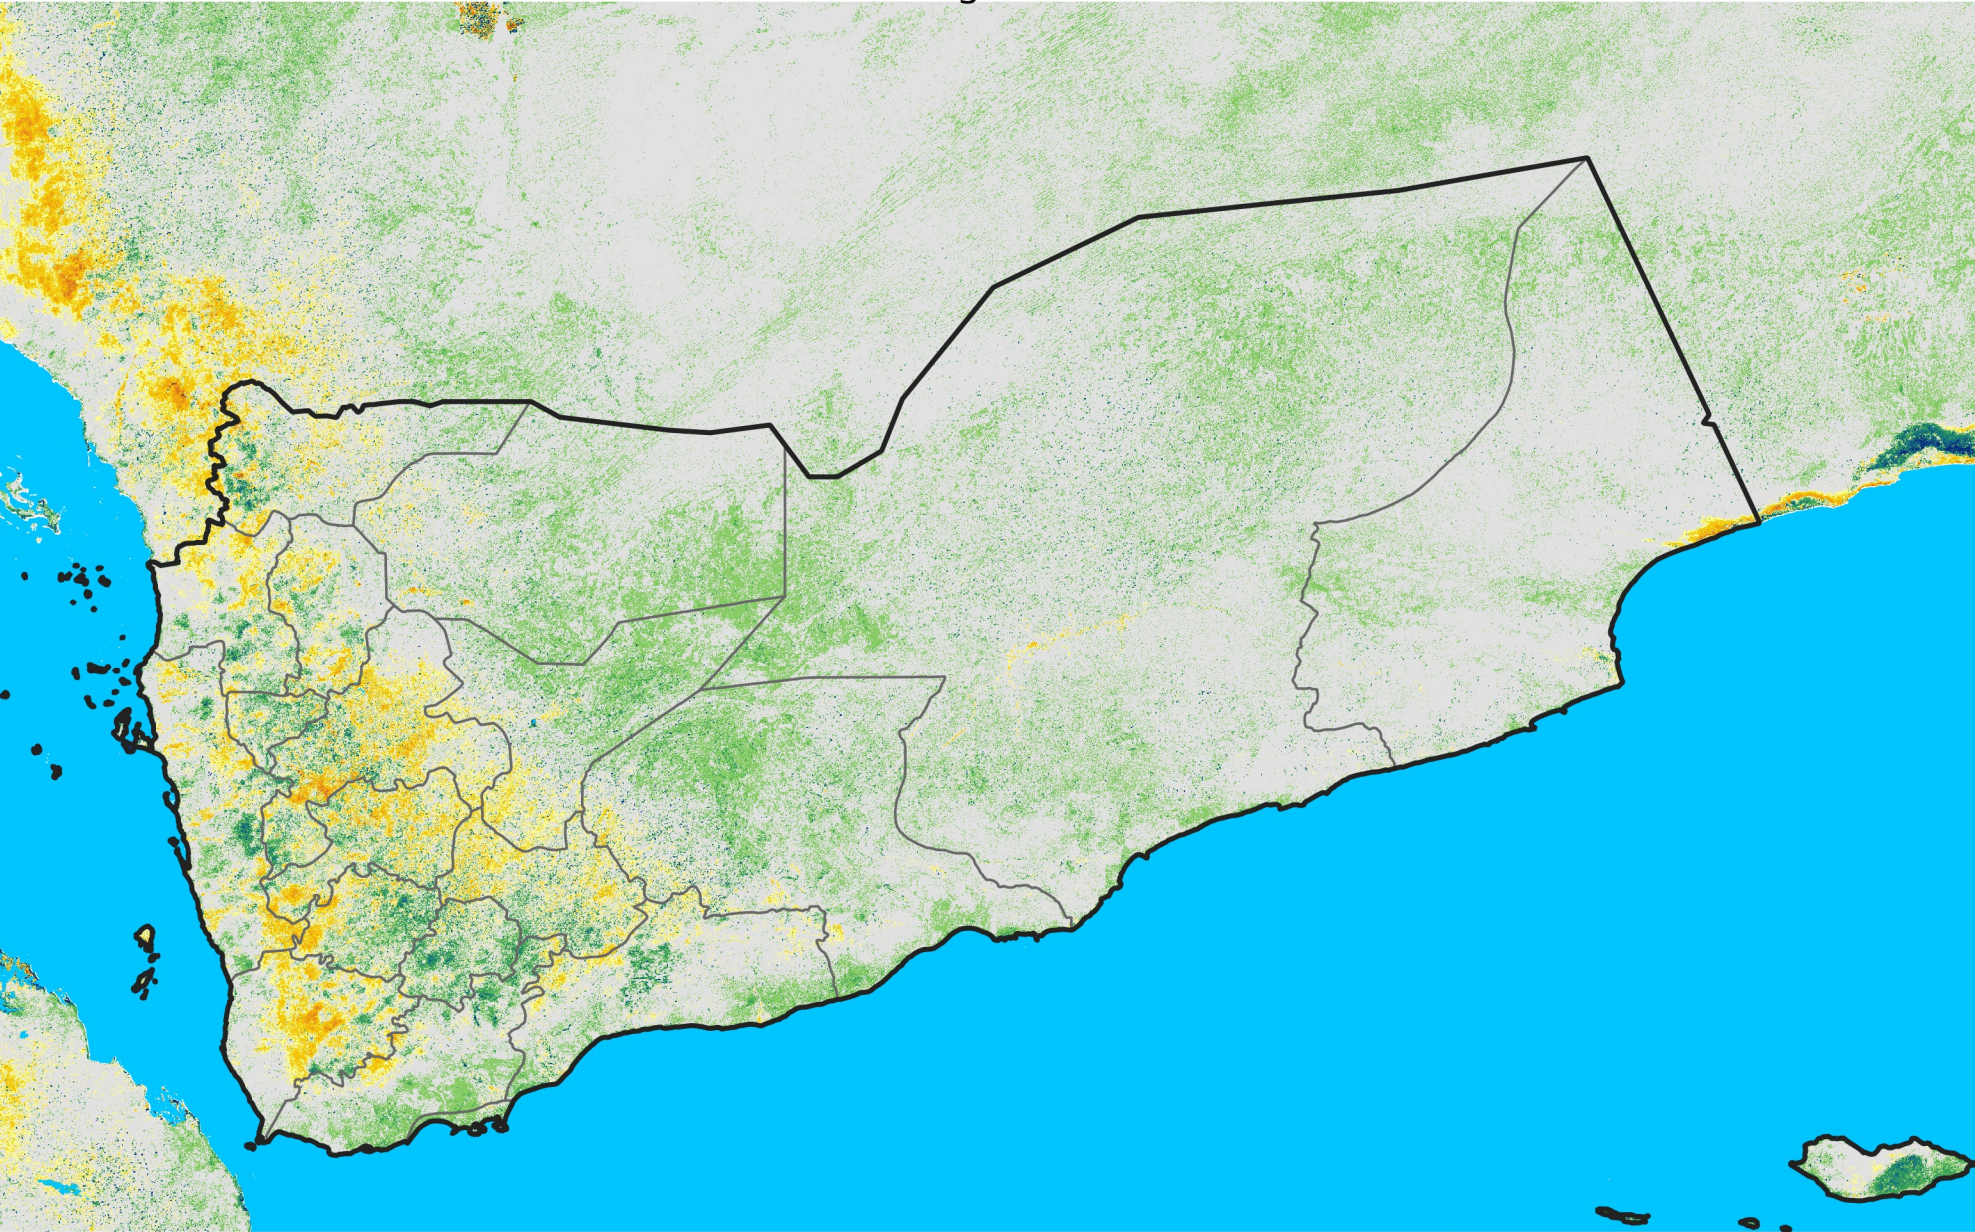

# Yemen

## Percent of Mean NDVI

2011 / mean (2003 - 2022)

Period 22 / August 01 - 10, 2011