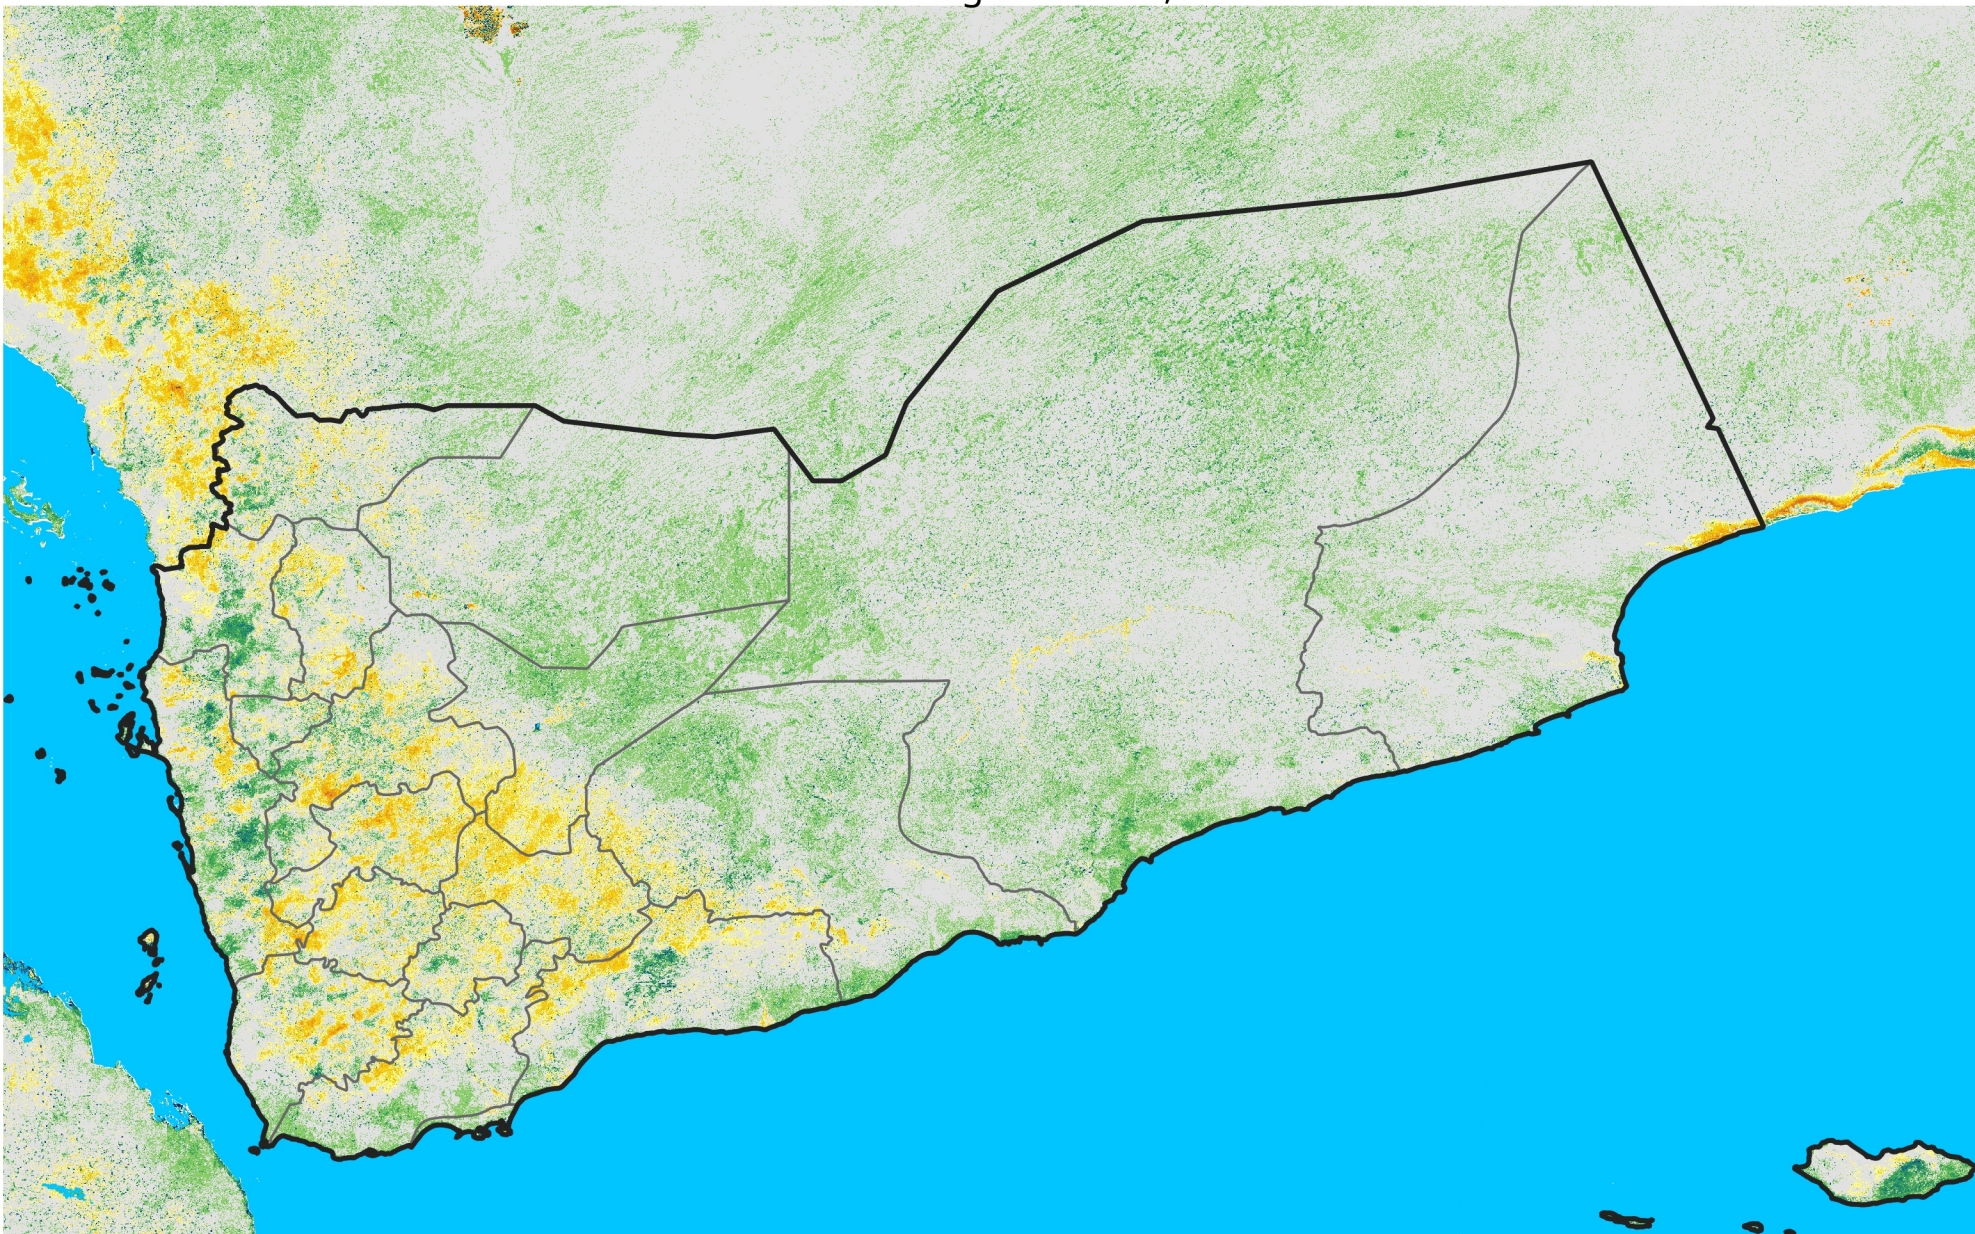

Yemen

Percent of Mean NDVI

2011 / mean (2003 - 2022)

Period 24 / August 21 - 31, 2011

Percent of Normal