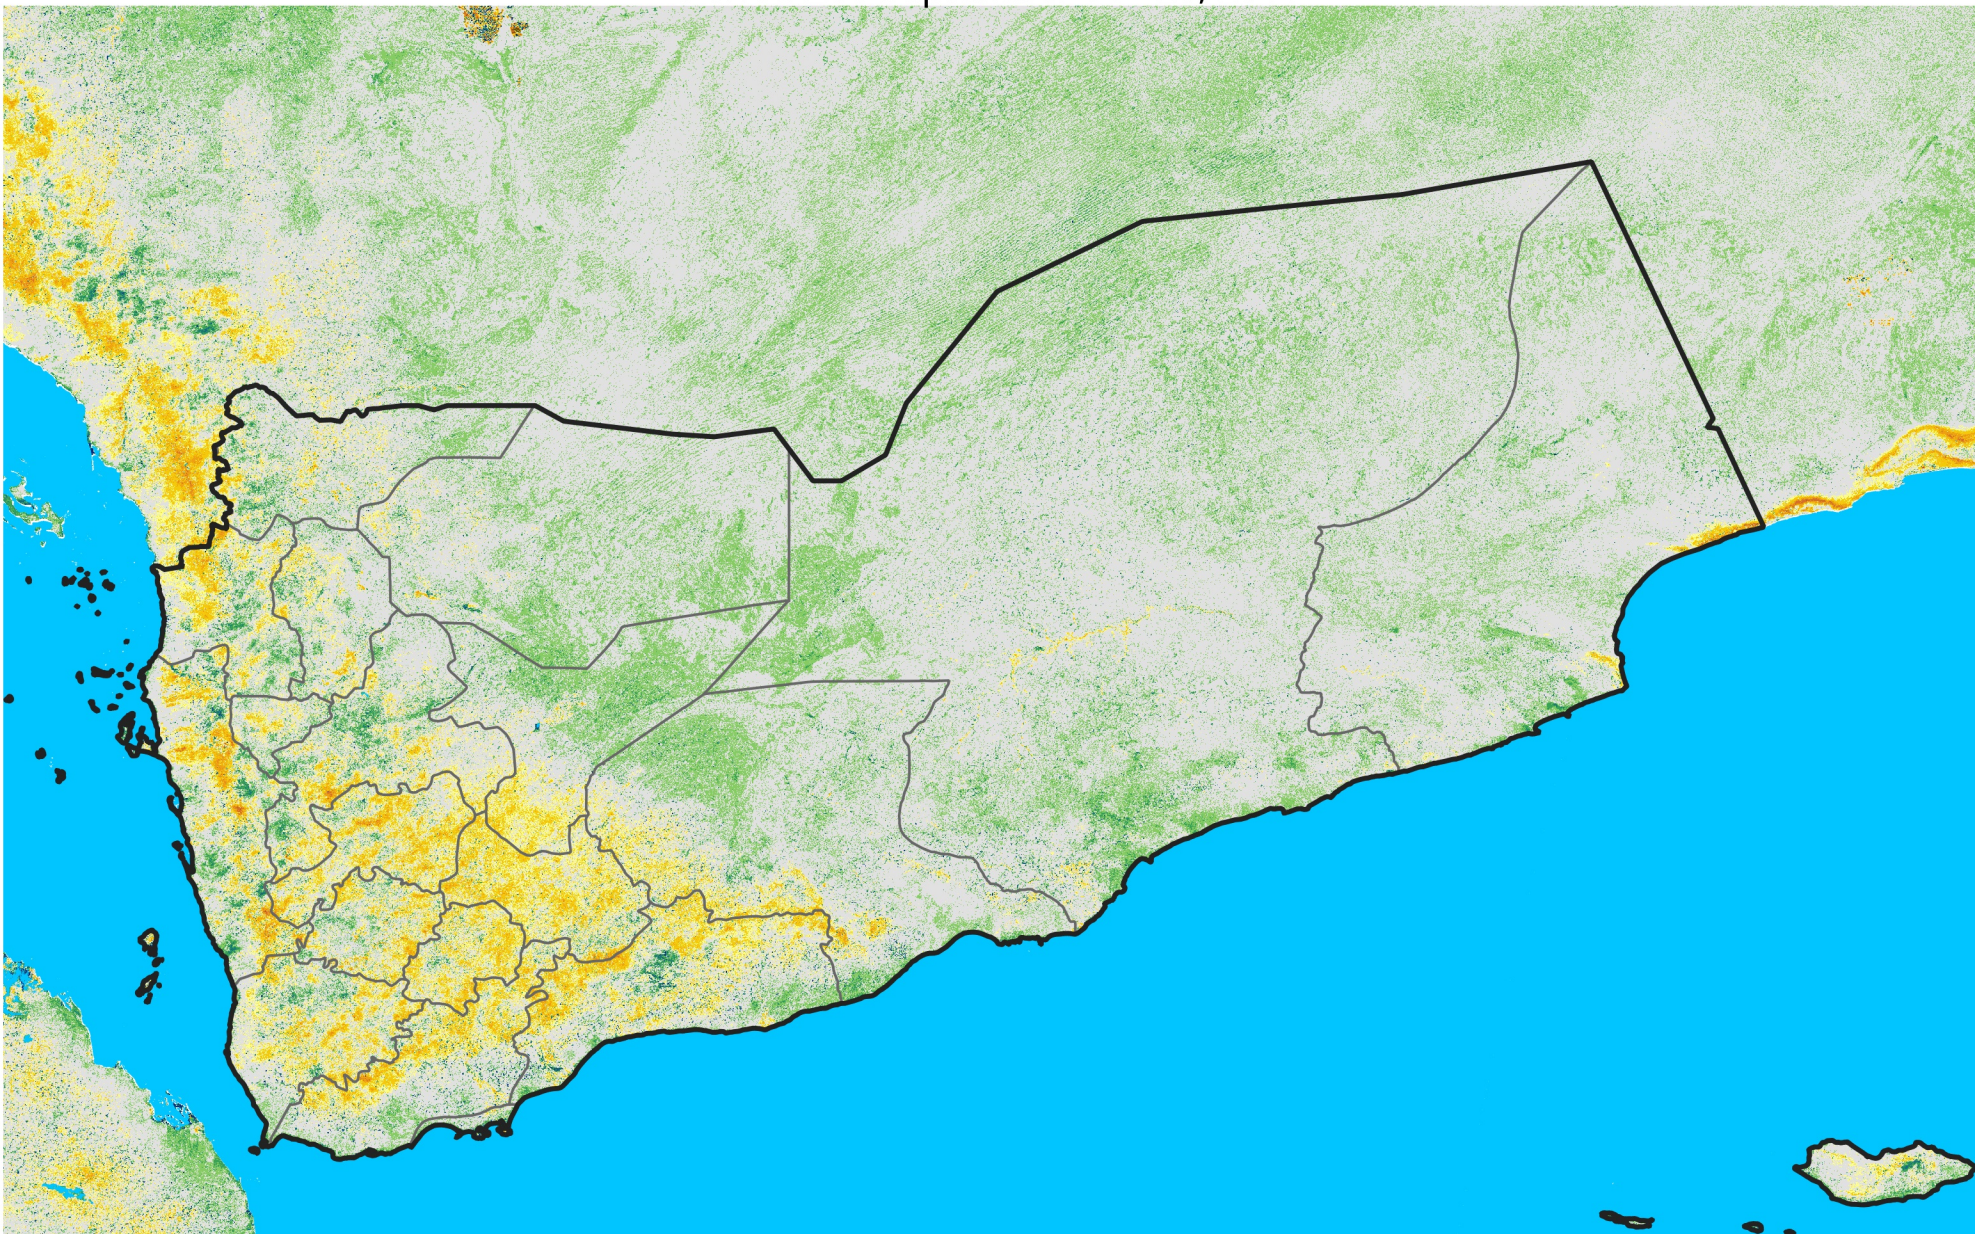

# Yemen

## Percent of Mean NDVI

2011 / mean (2003 - 2022)

Period 26 / September 11 - 20, 2011